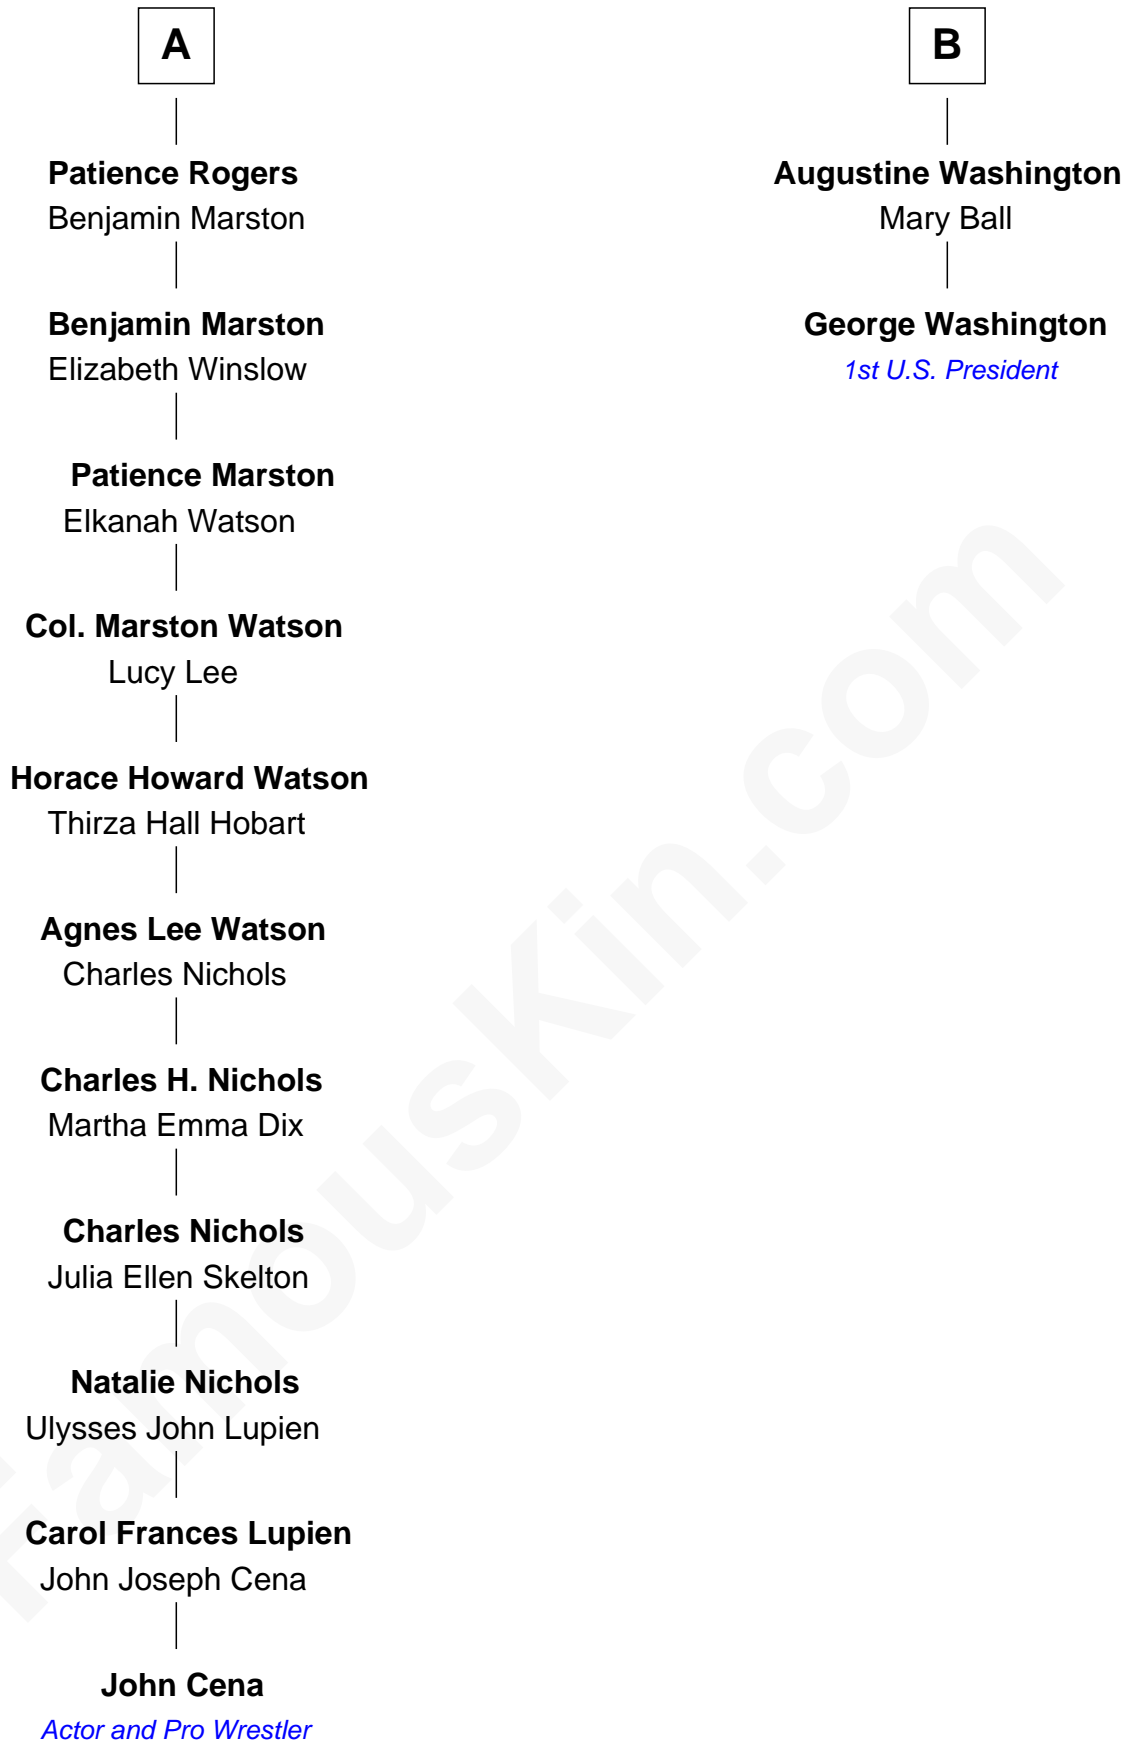

FamousKin.com

Relationship Chart of

John Cena

Movie Actor and WWE Pro Wrestler

8th cousin 9 times removed of

George Washington
1st U.S. President

John Cena photo by [Edward Joseph Hersom II](#)