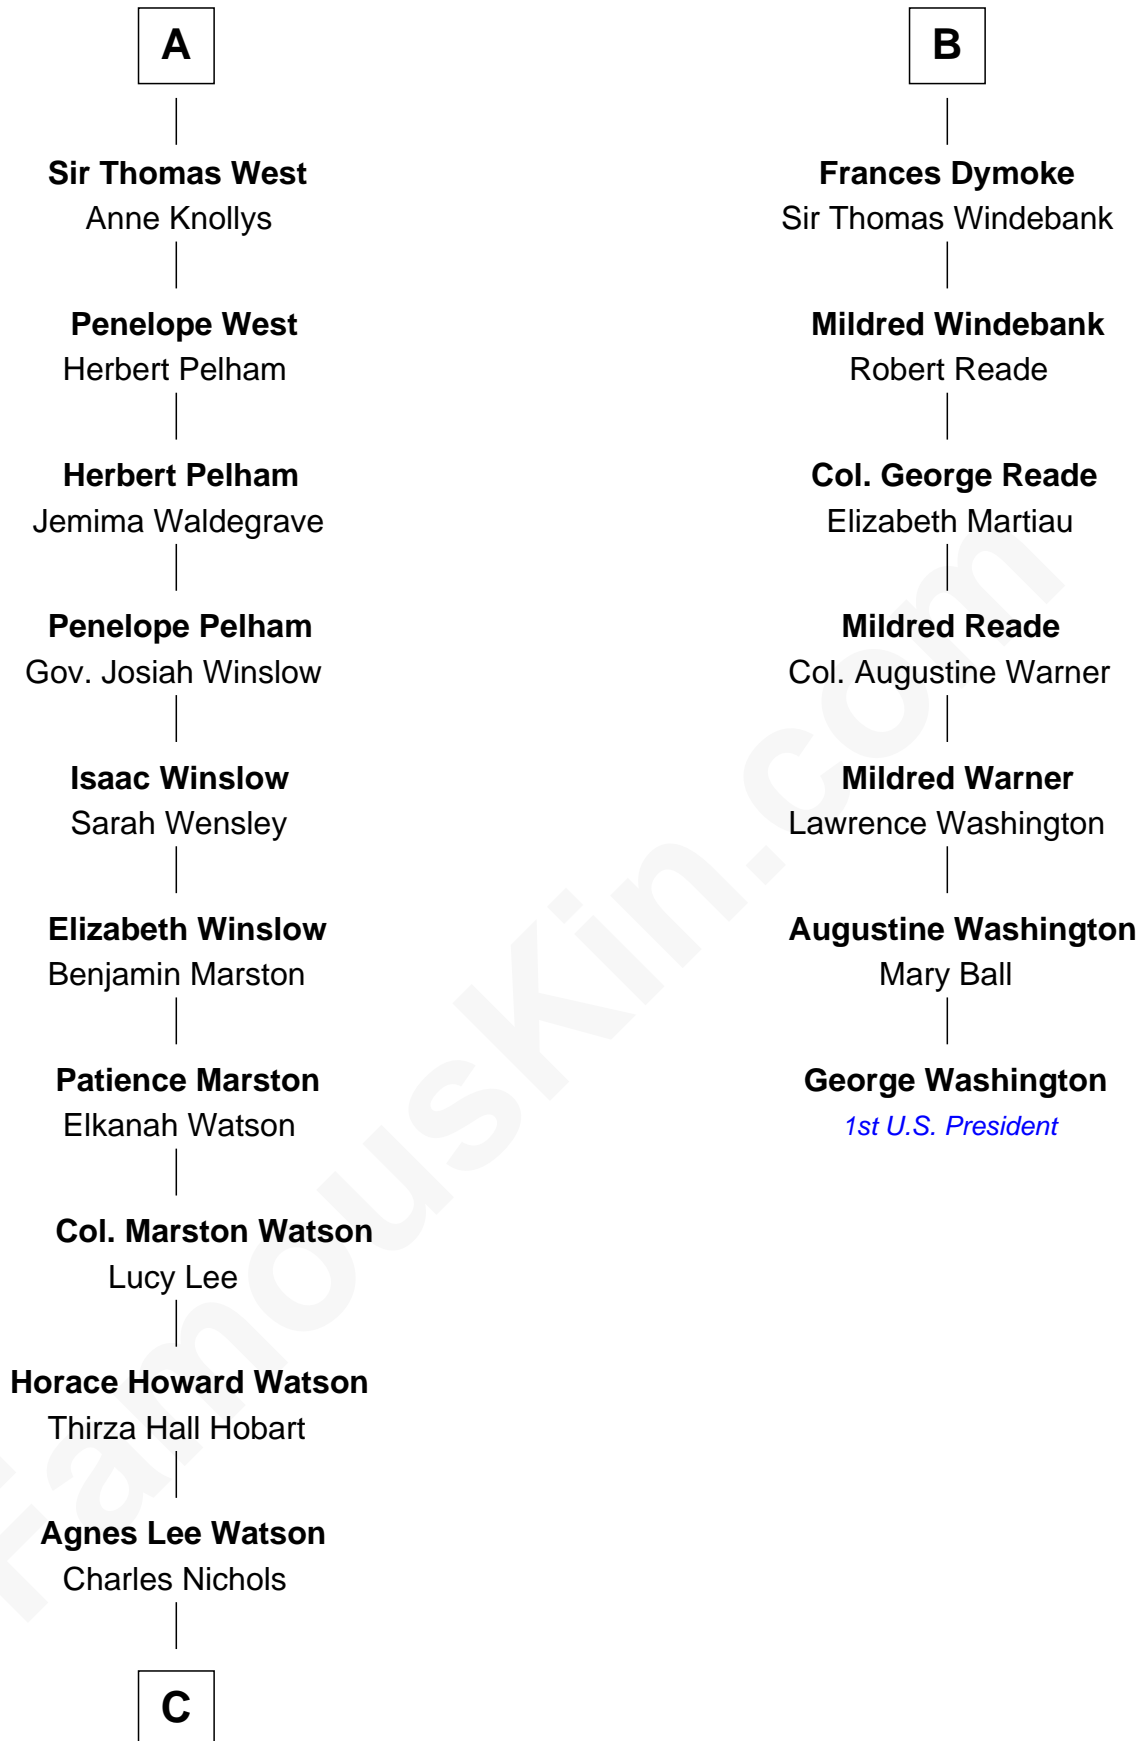

FamousKin.com

Relationship Chart of

John Cena

Movie Actor and WWE Pro Wrestler

13th cousin 8 times removed of

George Washington
1st U.S. President

John de Mowbray
Joan of Lancaster

C

—
Charles H. Nichols

Martha Emma Dix

—
Charles Nichols

Julia Ellen Skelton

—
Natalie Nichols

Ulysses John Lupien

—
Carol Frances Lupien

John Joseph Cena