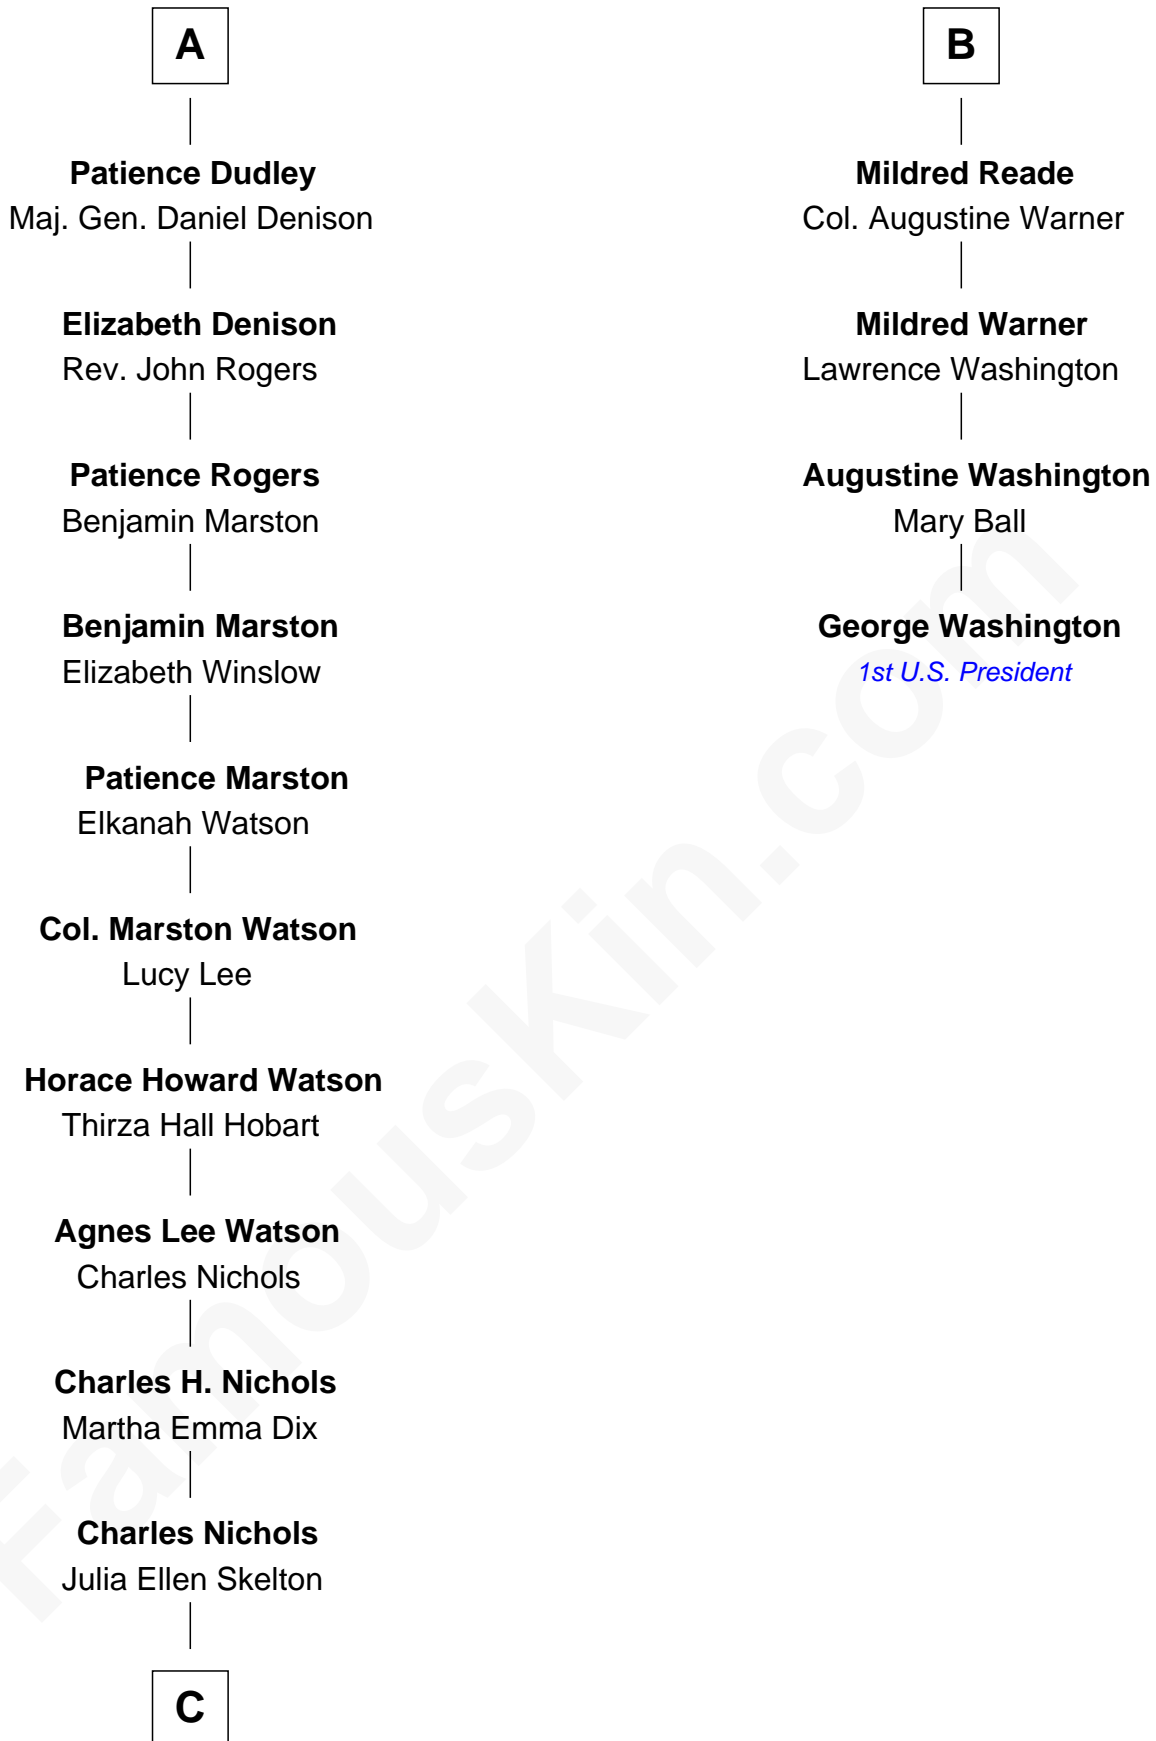

## Relationship Chart of

### John Cena

Movie Actor and WWE Pro Wrestler

10th cousin 9 times removed of

**George Washington**  
1st U.S. President

**C**

**Natalie Nichols**  
Ulysses John Lupien

**Carol Frances Lupien**  
John Joseph Cena