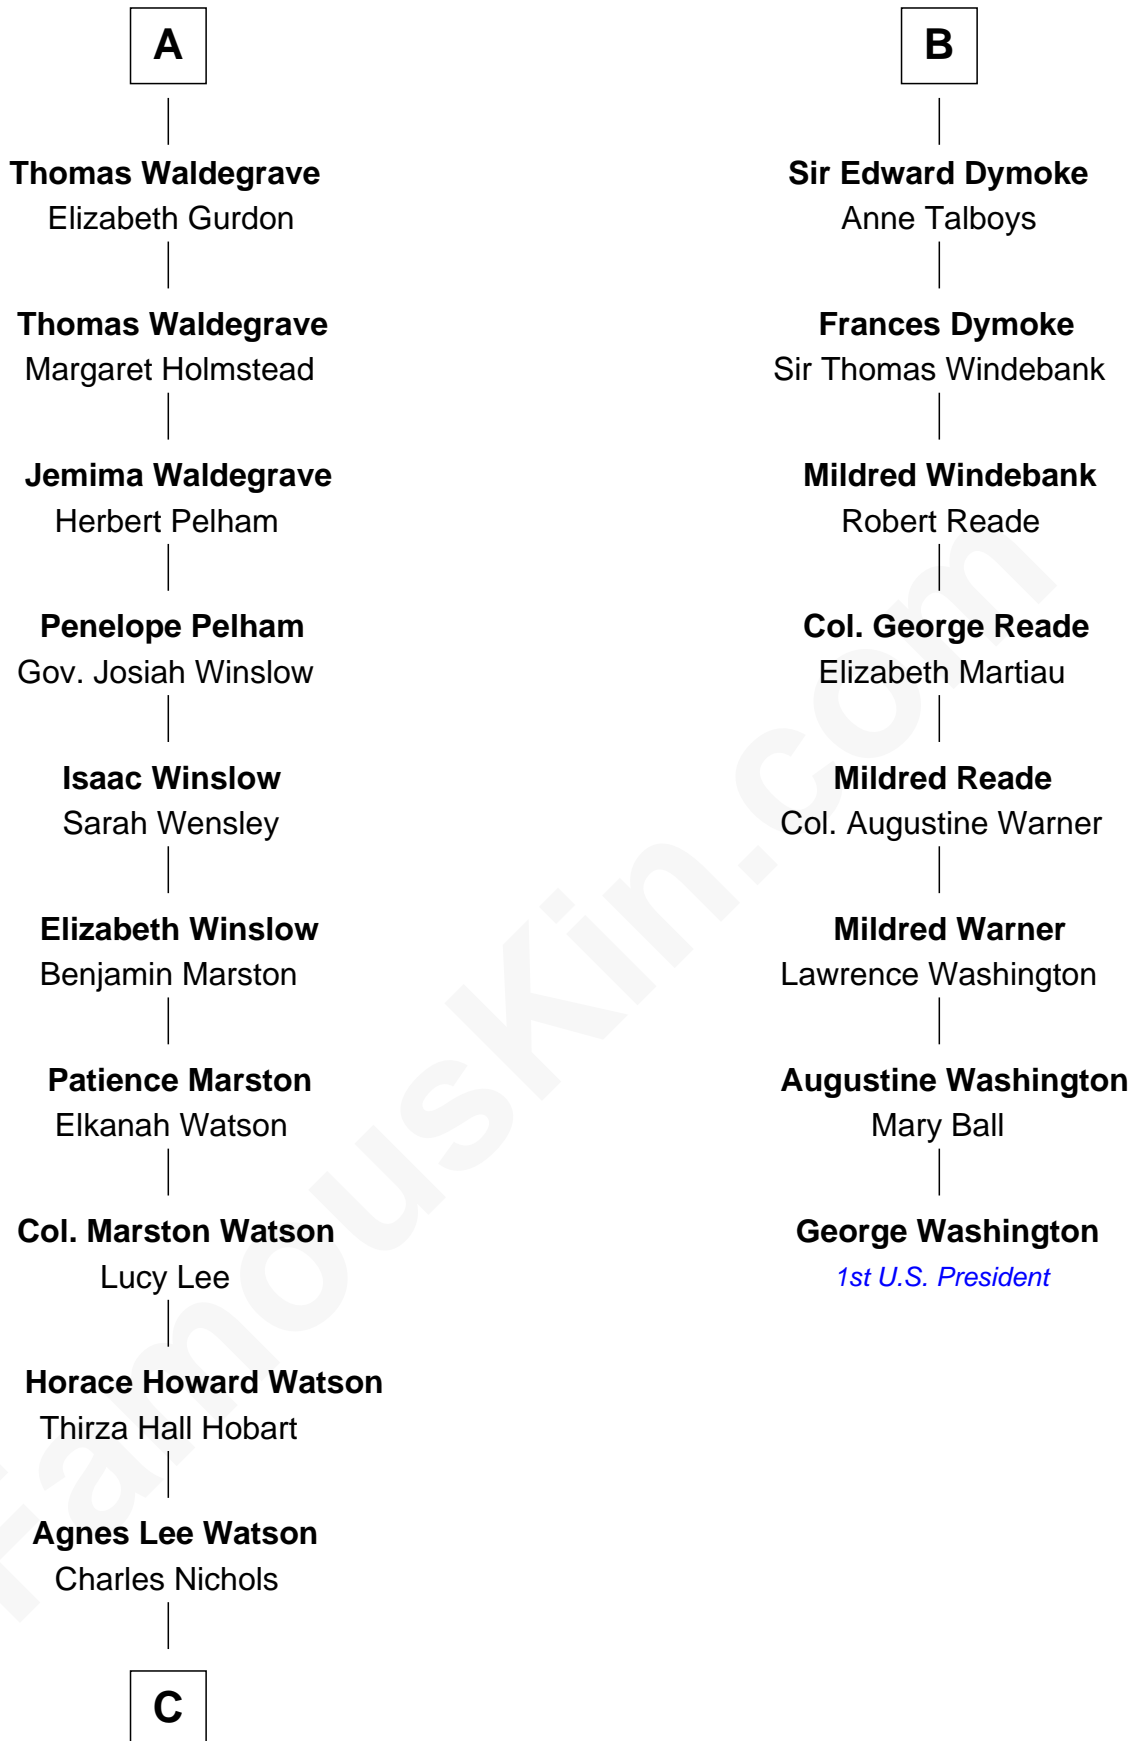

## Relationship Chart of

### John Cena

Movie Actor and WWE Pro Wrestler

14th cousin 7 times removed of

**George Washington**  
1st U.S. President

**C**

—  
**Charles H. Nichols**

Martha Emma Dix

—  
**Charles Nichols**