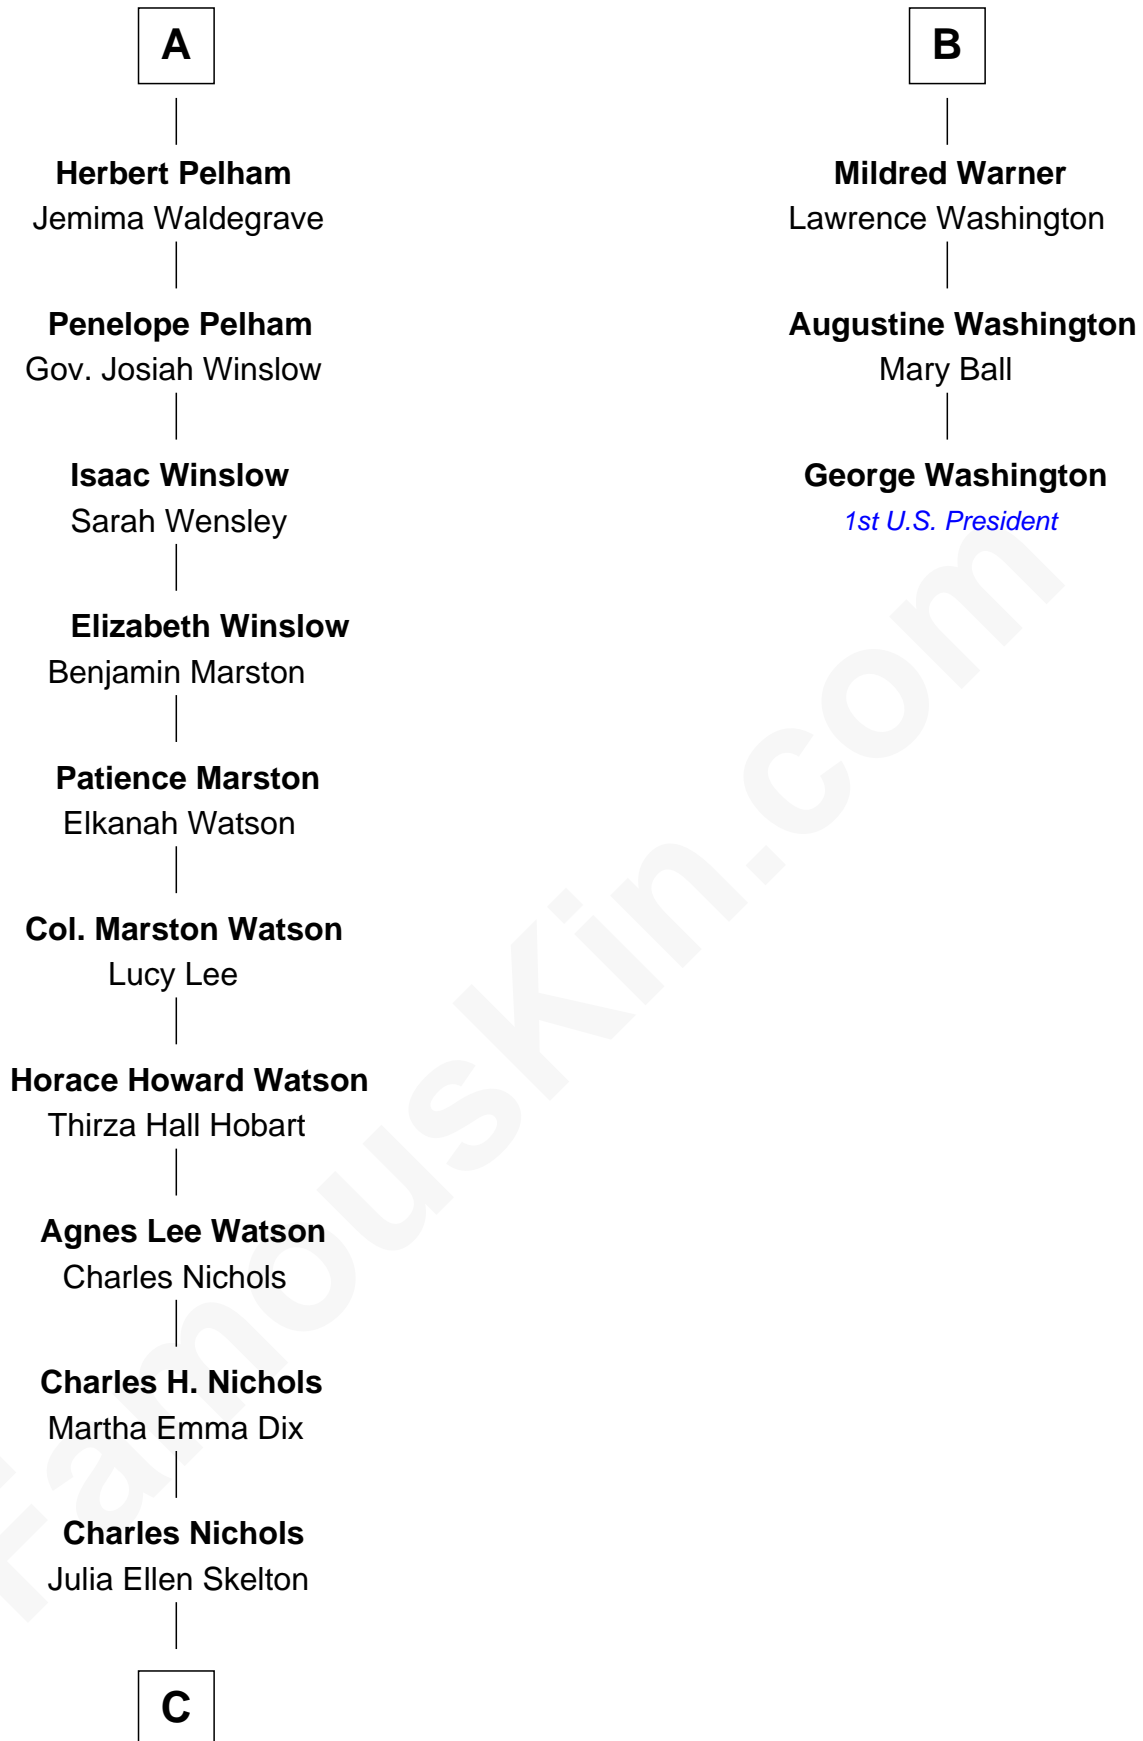

FamousKin.com

Relationship Chart of

John Cena

Movie Actor and WWE Pro Wrestler

9th cousin 10 times removed of

George Washington
1st U.S. President

Sir Lionel de Welles
Joan de Waterton

Eleanor de Welles
Sir Thomas Hoo

Anne Hoo
Sir Roger Copley

Eleanor Copley
Sir Thomas West

Sir George West
Elizabeth Morton

Sir William West
Elizabeth Strange

Sir Thomas West
Anne Knollys

Penelope West
Herbert Pelham

A

Margaret de Welles
Sir Thomas Dymoke

Sir Robert Dymoke
Ann Sparrow

Sir Edward Dymoke
Anne Talboys

Frances Dymoke
Sir Thomas Windebank

Mildred Windebank
Robert Reade

Col. George Reade
Elizabeth Martiau

Mildred Reade
Col. Augustine Warner

B

C