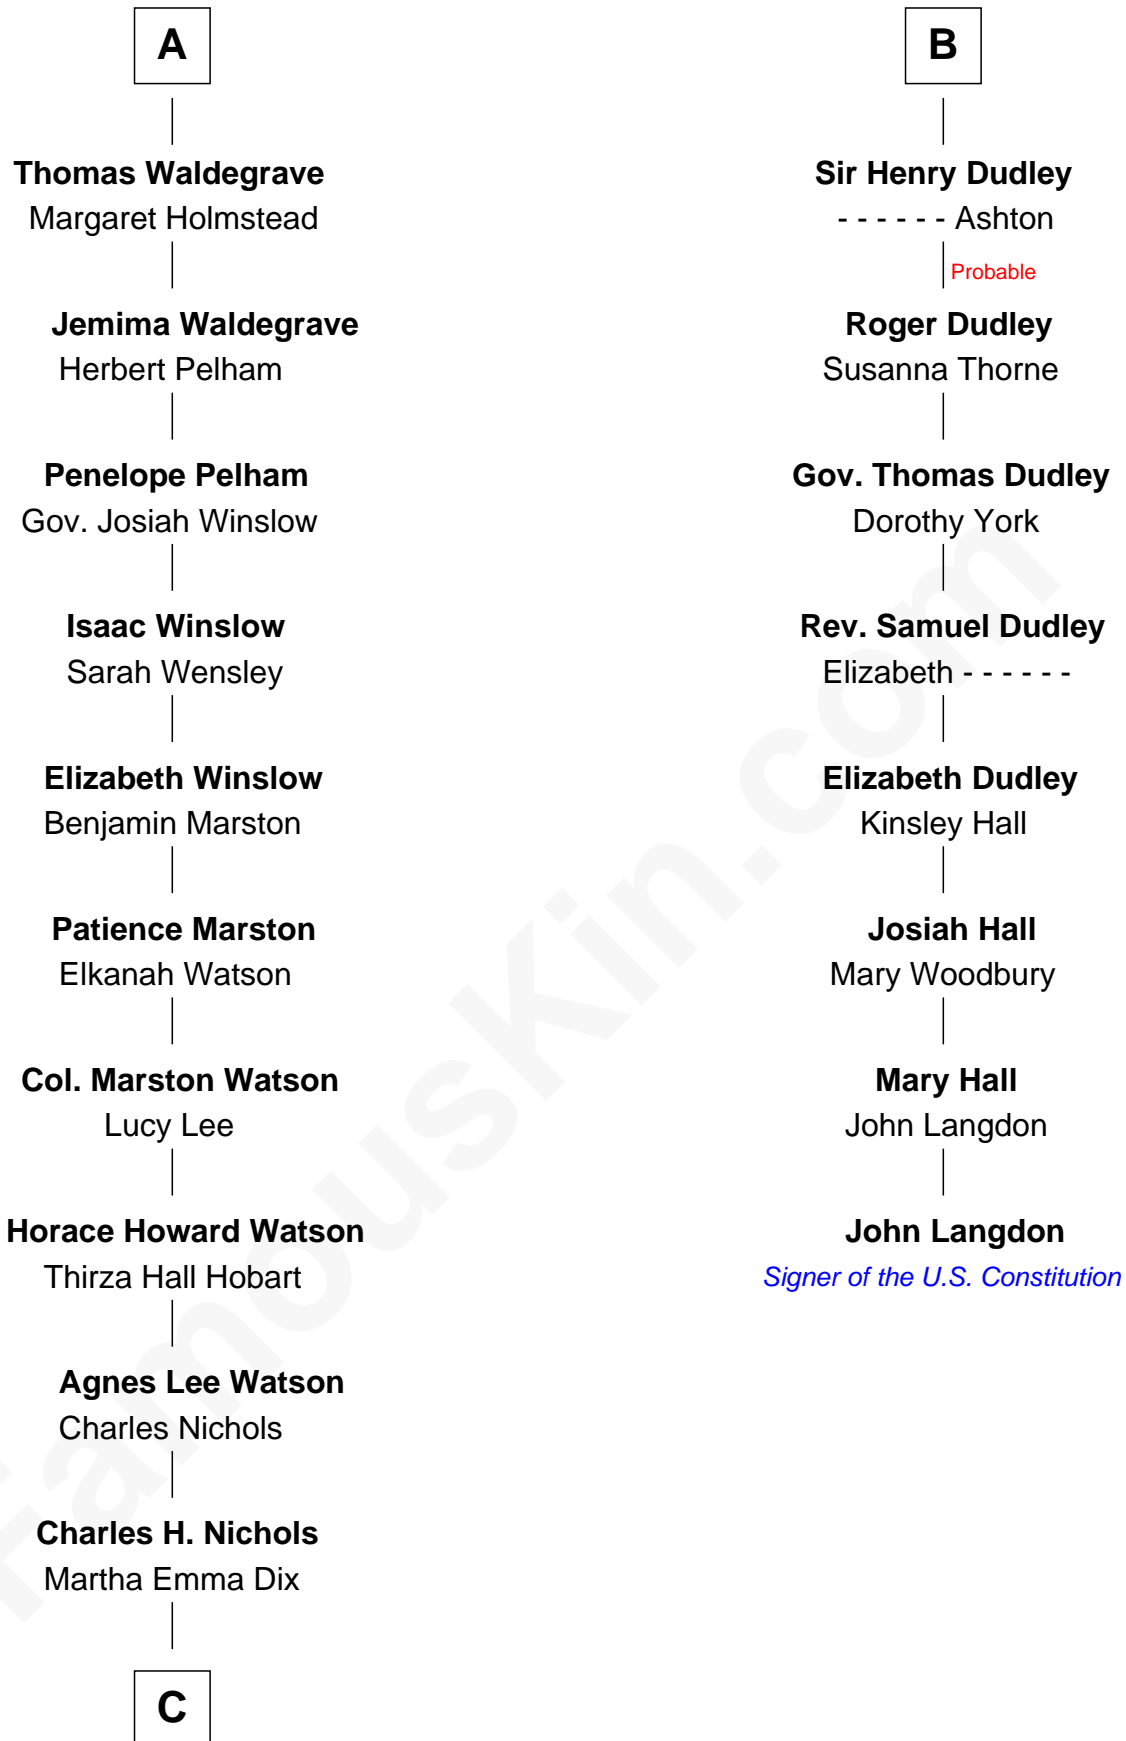

FamousKin.com

Relationship Chart of

John Cena

Movie Actor and WWE Pro Wrestler

14th cousin 6 times removed of

John Langdon

Signer of the U.S. Constitution

Sir Philip le Despencer

Joan de Cobham

Sir Philip le Despencer

Elizabeth - - - - -

Sir Philip le Despencer

Elizabeth de Tibetot

Margery Despencer

Sir Roger Wentworth

Henry Wentworth

Elizabeth Howard

Margery Wentworth

Sir William Waldegrave

Anthony Waldegrave

Elizabeth Gray

Thomas Waldegrave

Elizabeth Gurdon

A

Sir Edmund Sutton

Joyce Tiptoft

Sir Edward Sutton

Cecily Willoughby

Sir John Sutton

Cecily Grey

B

C