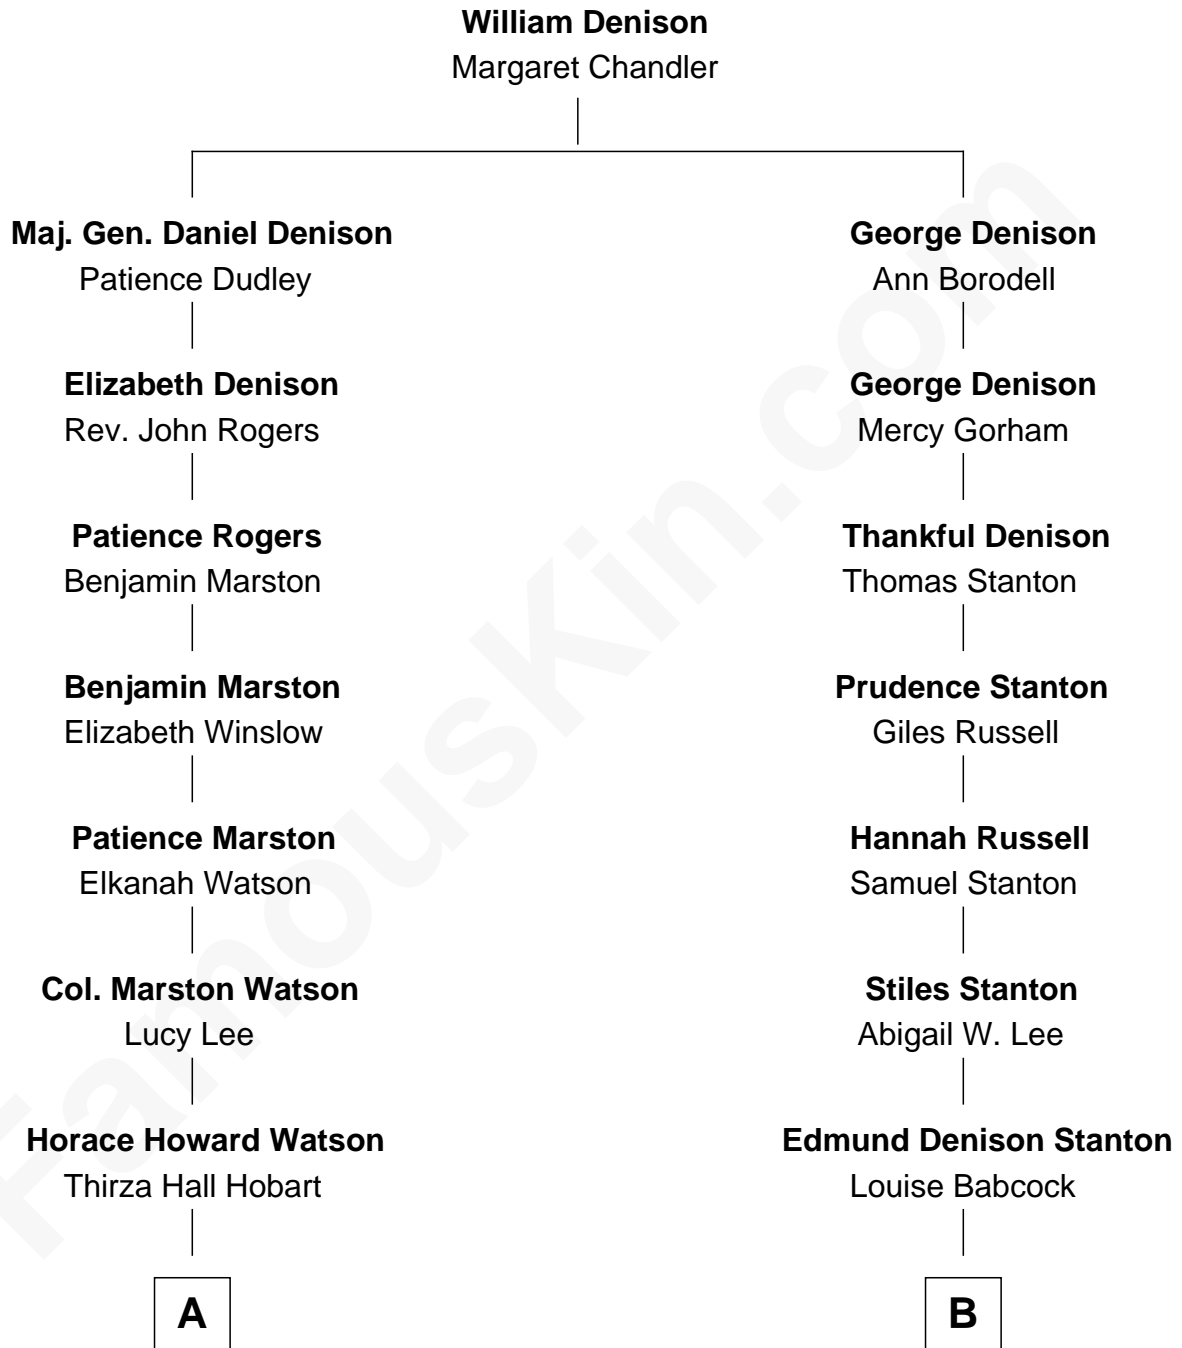

FamousKin.com

Relationship Chart of

John Cena

Movie Actor and WWE Pro Wrestler

9th cousin 3 times removed of

Louis Auchincloss

Author

A

Agnes Lee Watson

Charles Nichols

Charles H. Nichols

Martha Emma Dix

Charles Nichols

Julia Ellen Skelton

Natalie Nichols

Ulysses John Lupien