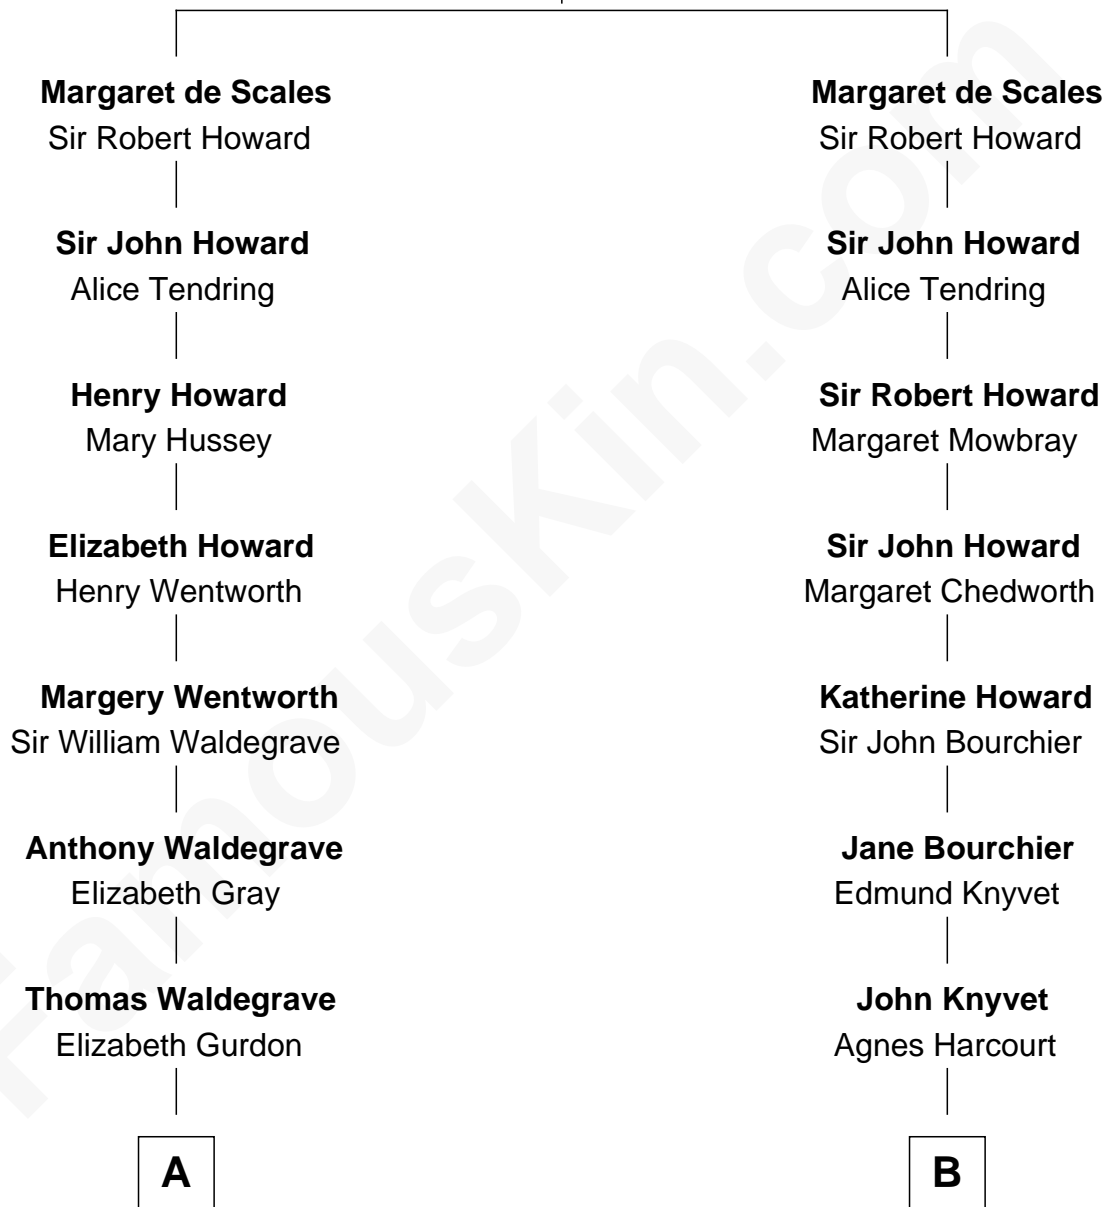

FamousKin.com

Relationship Chart of

John Cena

Movie Actor and WWE Pro Wrestler

18th cousin 2 times removed of

Louis Auchincloss
Author

Sir Robert de Scales
Katherine d'Ufford

C