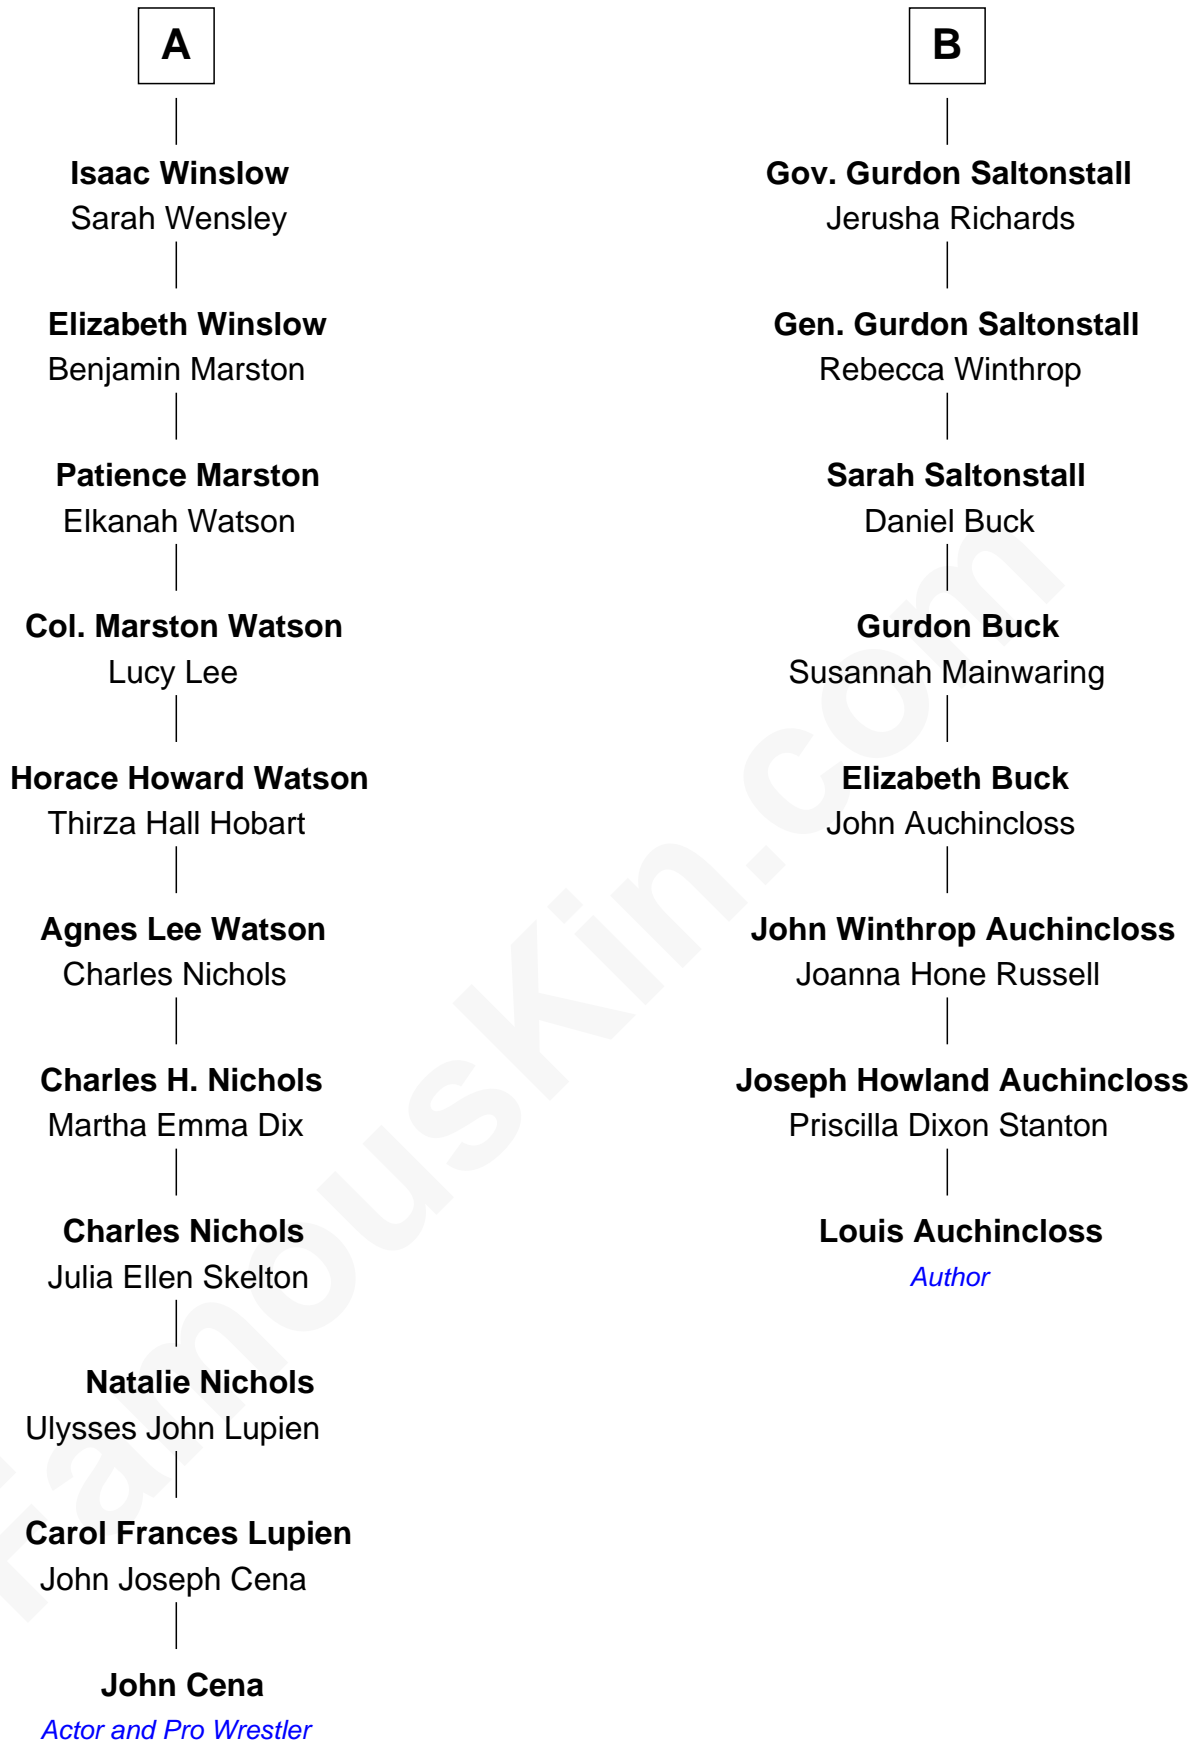

FamousKin.com

Relationship Chart of

John Cena

Movie Actor and WWE Pro Wrestler

14th cousin 3 times removed of

Louis Auchincloss

Author

John Cena photo by [Edward Joseph Hersom II](#)