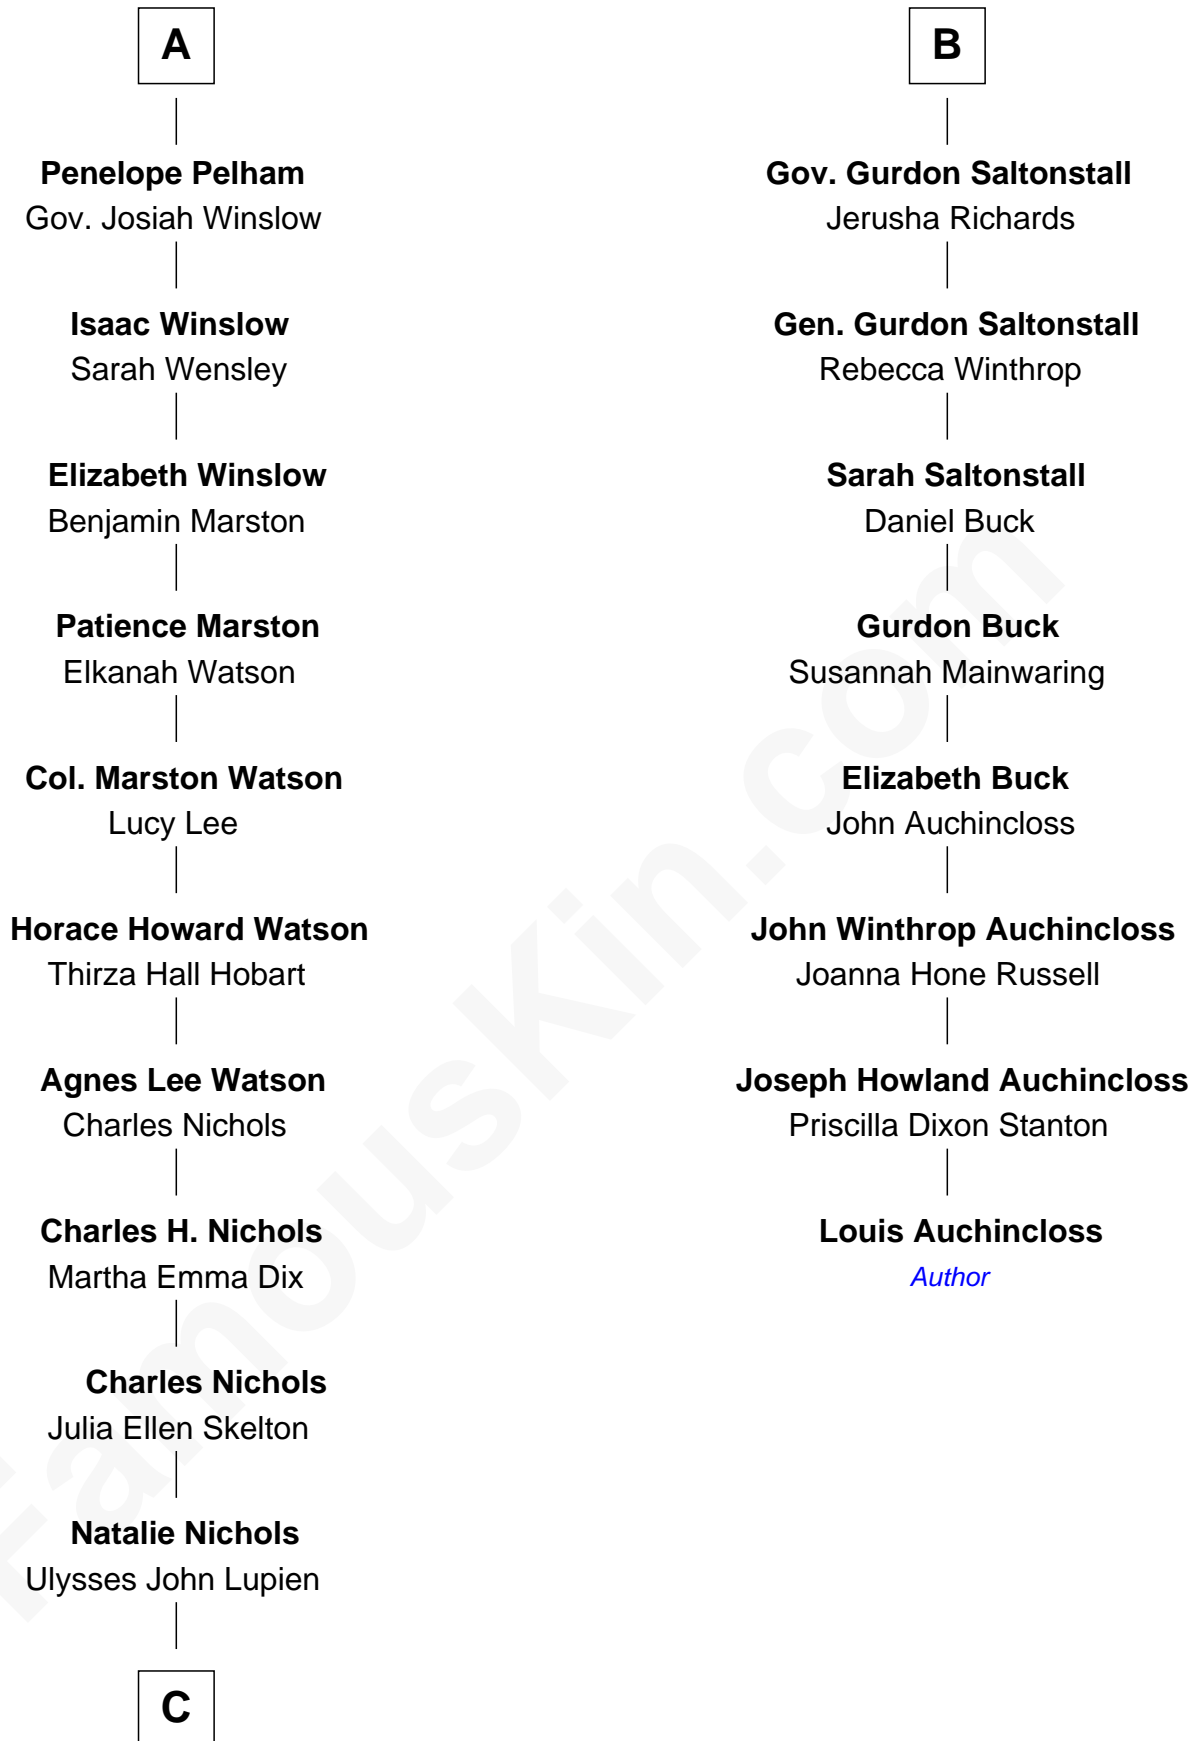

FamousKin.com

Relationship Chart of

John Cena

Movie Actor and WWE Pro Wrestler

14th cousin 4 times removed of

Louis Auchincloss

Author

C