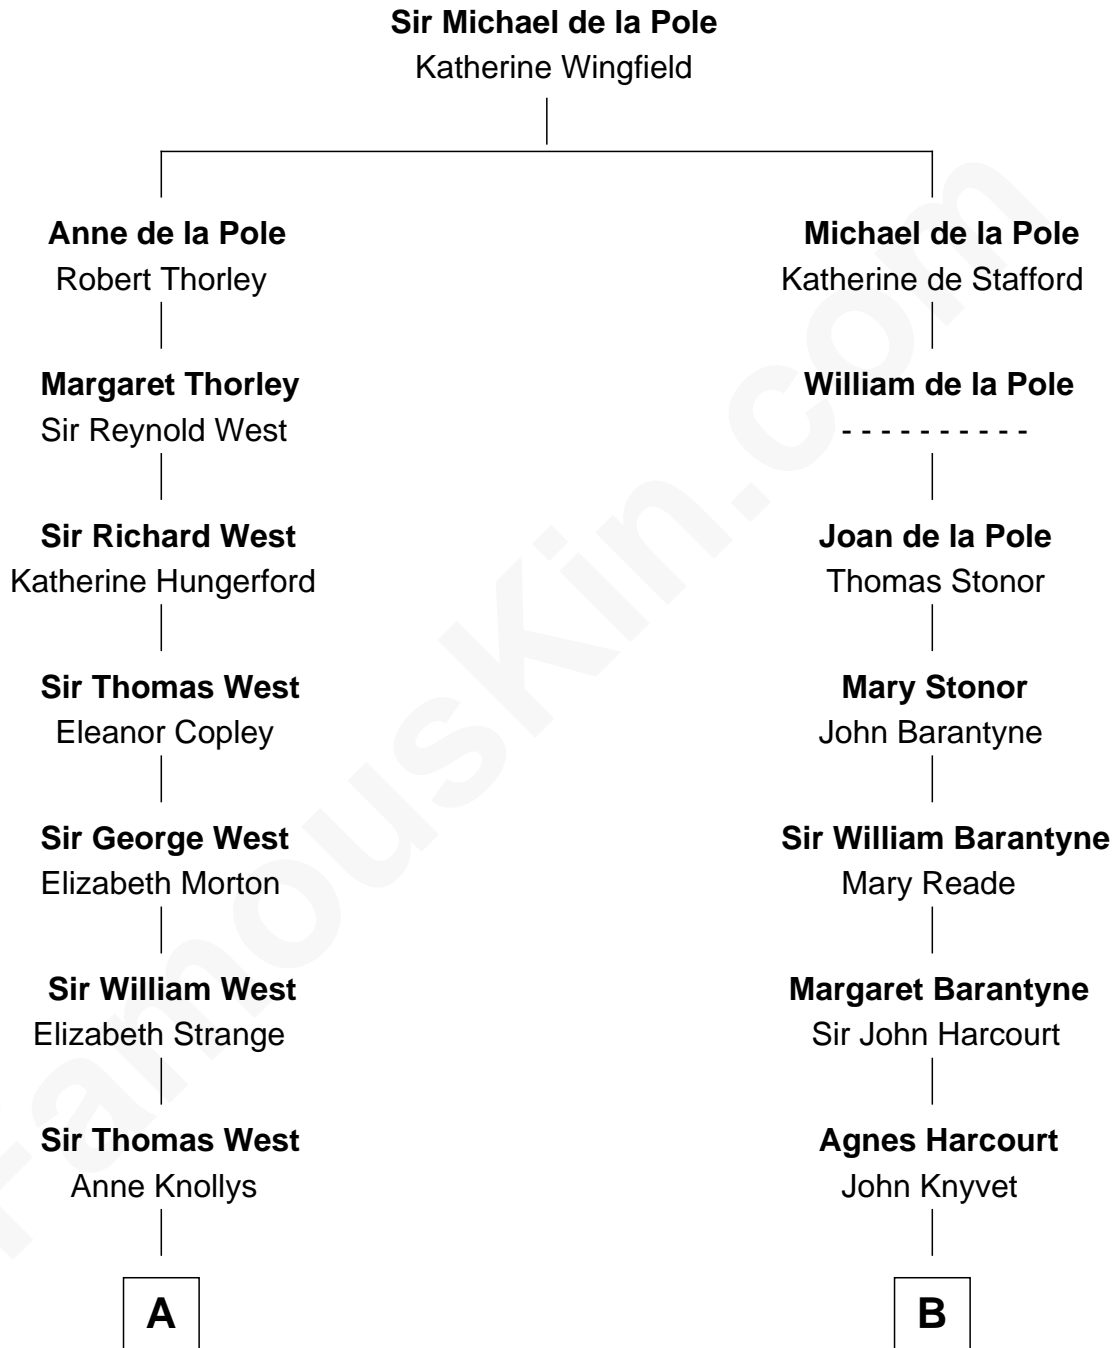

FamousKin.com

Relationship Chart of

John Cena

Movie Actor and WWE Pro Wrestler

18th cousin 2 times removed of

Louis Auchincloss
Author

C

Charles Nichols
Julia Ellen Skelton

Natalie Nichols
Ulysses John Lupien

Carol Frances Lupien
John Joseph Cena

John Cena
Actor and Pro Wrestler

D

Joseph Howland Auchincloss
Priscilla Dixon Stanton

Louis Auchincloss
Author

FamousKin.com