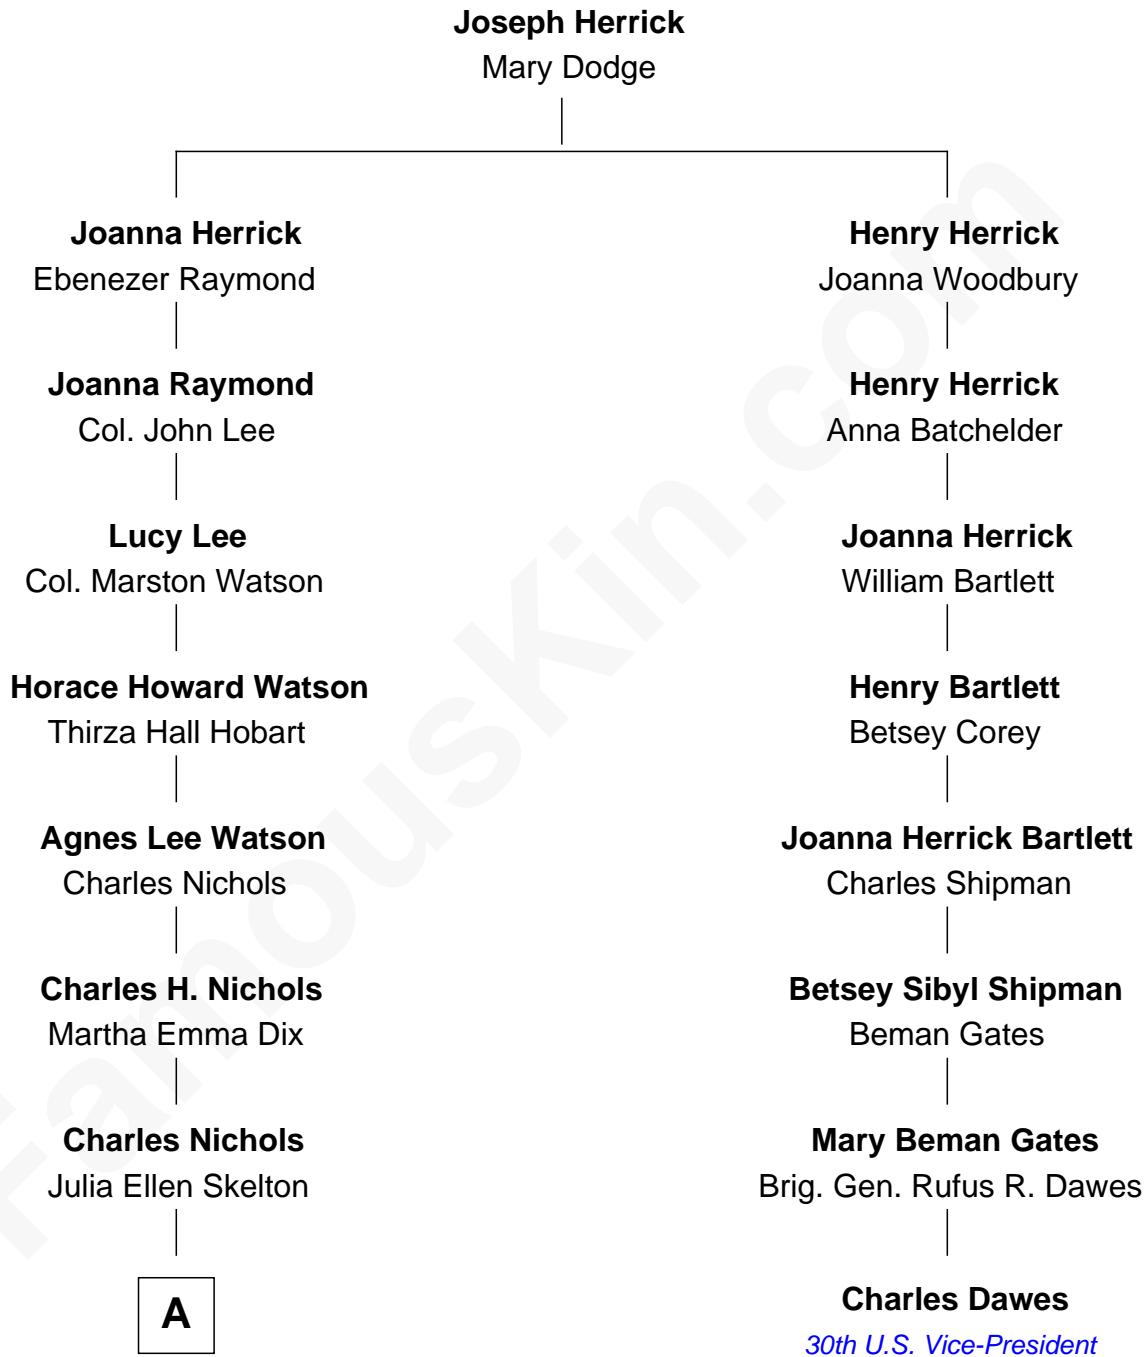

FamousKin.com

Relationship Chart of

John Cena

Movie Actor and WWE Pro Wrestler

7th cousin 2 times removed of

Charles Dawes

30th U.S. Vice-President

A

—
Natalie Nichols
Ulysses John Lupien

—
Carol Frances Lupien
John Joseph Cena

—
John Cena
Actor and Pro Wrestler

FamousKin.com