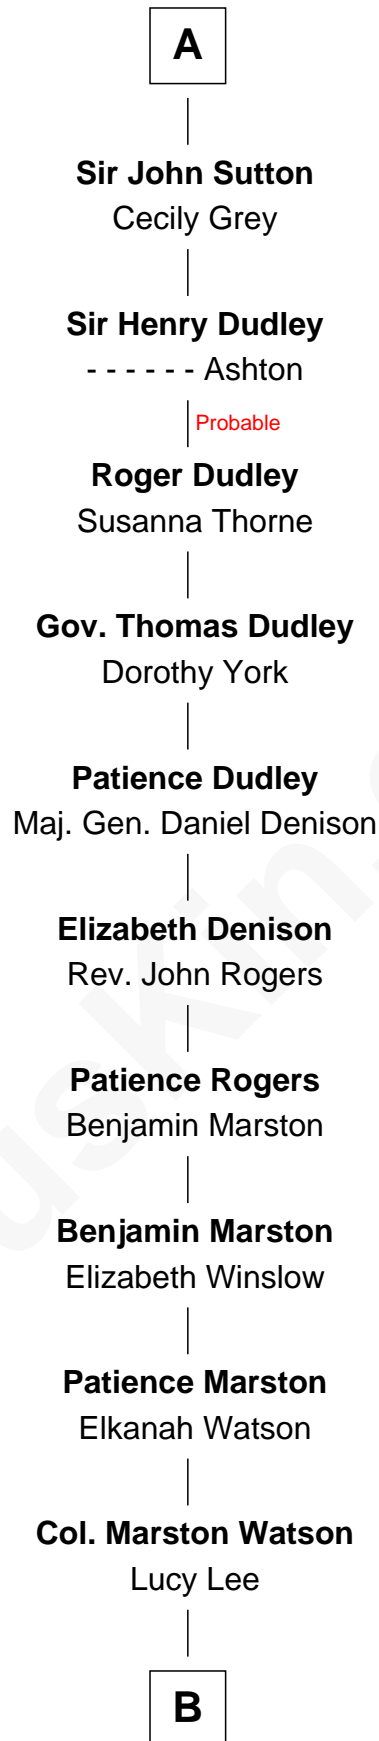

# FamousKin.com Relationship Chart of

**John Cena**

*Movie Actor and WWE Pro Wrestler*

**22nd Great-grandson of**

**King Edward I**

*King of England*

**King Edward I**

Margaret of France

**Edmund of Woodstock**

Margaret Wake

**Joan Plantagenet**

Thomas Holand

**Sir Thomas de Holand**

Alice Fitzalan

**Eleanor Holand**

Edward Cherleton

**Joyce Cherleton**

Sir John Tiptoft

**Joyce Tiptoft**

Sir Edmund Sutton

**Sir Edward Sutton**

Cecily Willoughby

**A**

**B**

—  
**Horace Howard Watson**

Thirza Hall Hobart

—  
**Agnes Lee Watson**

Charles Nichols

—  
**Charles H. Nichols**

Martha Emma Dix

—  
**Charles Nichols**

Julia Ellen Skelton