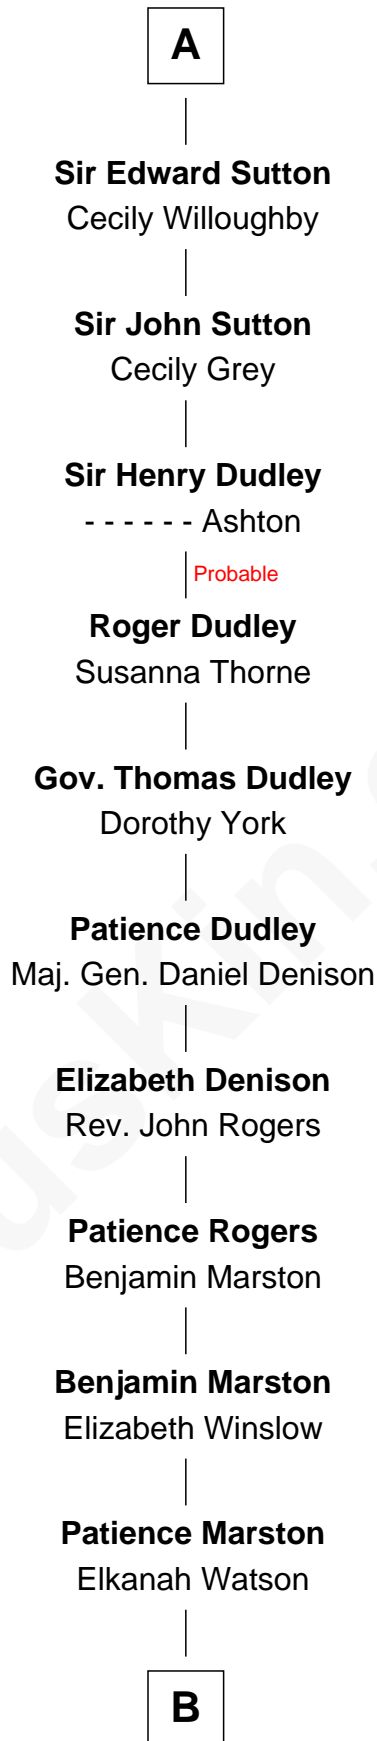

# FamousKin.com Relationship Chart of

**John Cena**

*Movie Actor and WWE Pro Wrestler*

**23rd Great-grandson of**

**King Henry III**

*King of England*

**King Henry III**

Eleanor of Provence

**Edward I, King of England**

Margaret of France

**Edmund of Woodstock**

Margaret Wake

**Joan Plantagenet**

Thomas Holand

**Sir Thomas de Holand**

Alice Fitzalan

**Eleanor Holand**

Edward Cherleton

**Joyce Cherleton**

Sir John Tiptoft

**Joyce Tiptoft**

Sir Edmund Sutton

**A**

**B**

Col. Marston Watson

Lucy Lee

Horace Howard Watson

Thirza Hall Hobart

Agnes Lee Watson

Charles Nichols

Charles H. Nichols

Martha Emma Dix