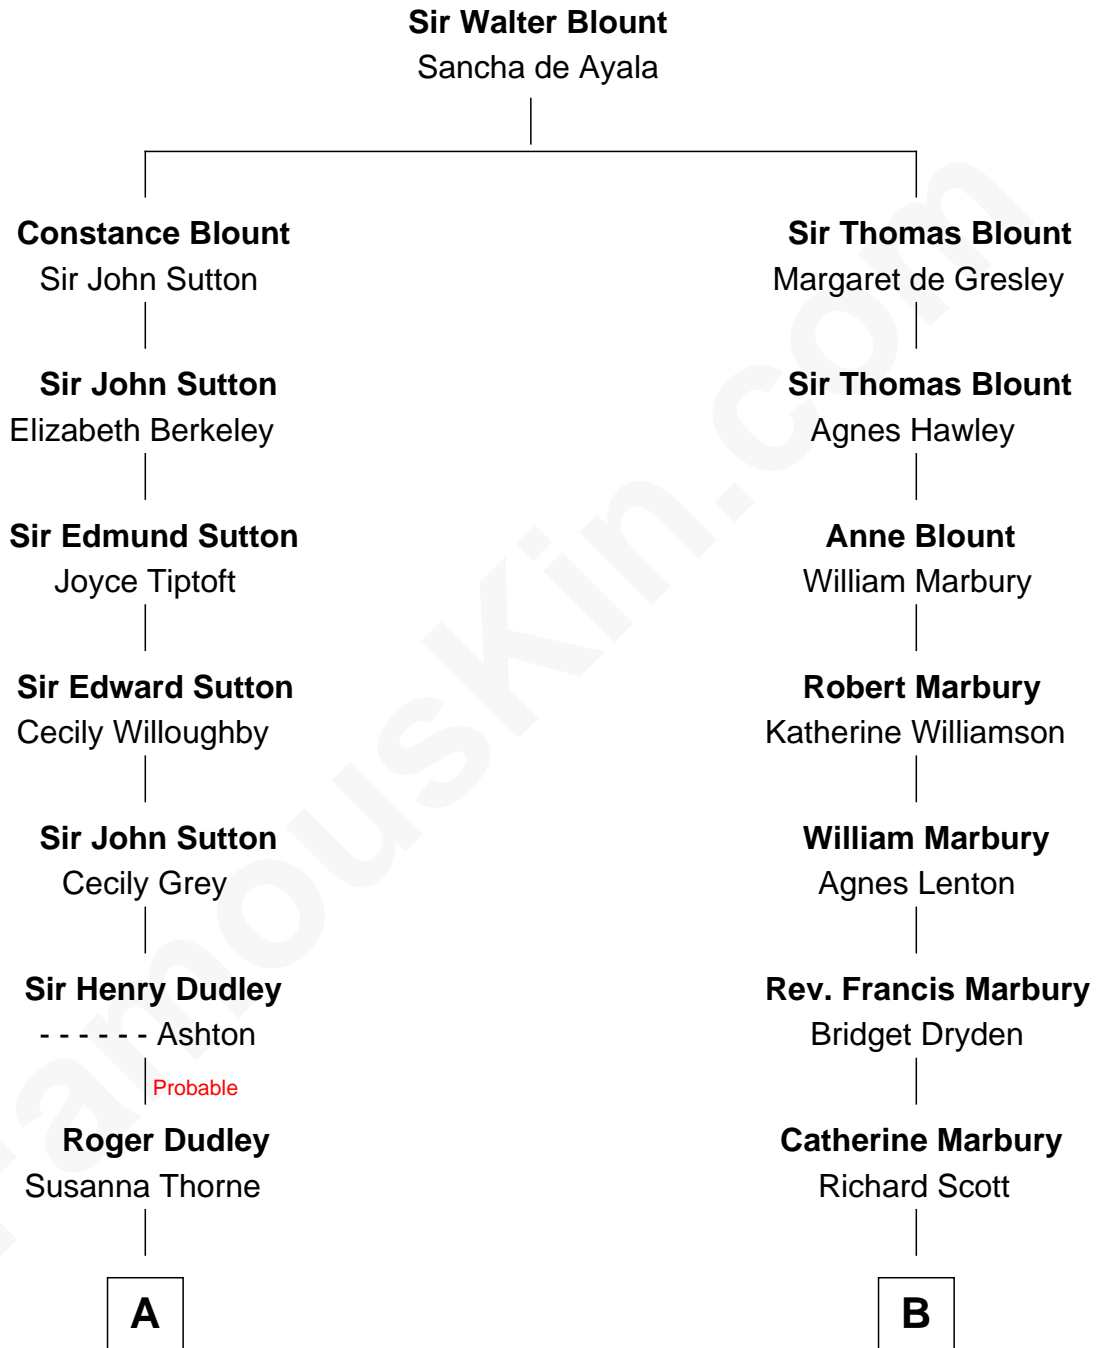

FamousKin.com

Relationship Chart of

John Cena

Movie Actor and WWE Pro Wrestler

14th cousin 6 times removed of

Hetty Green

"The Witch of Wall Street"

C

—
Charles Nichols
Julia Ellen Skelton

—
Natalie Nichols
Ulysses John Lupien

—
Carol Frances Lupien
John Joseph Cena

—
John Cena
Actor and Pro Wrestler

FamousKin.com