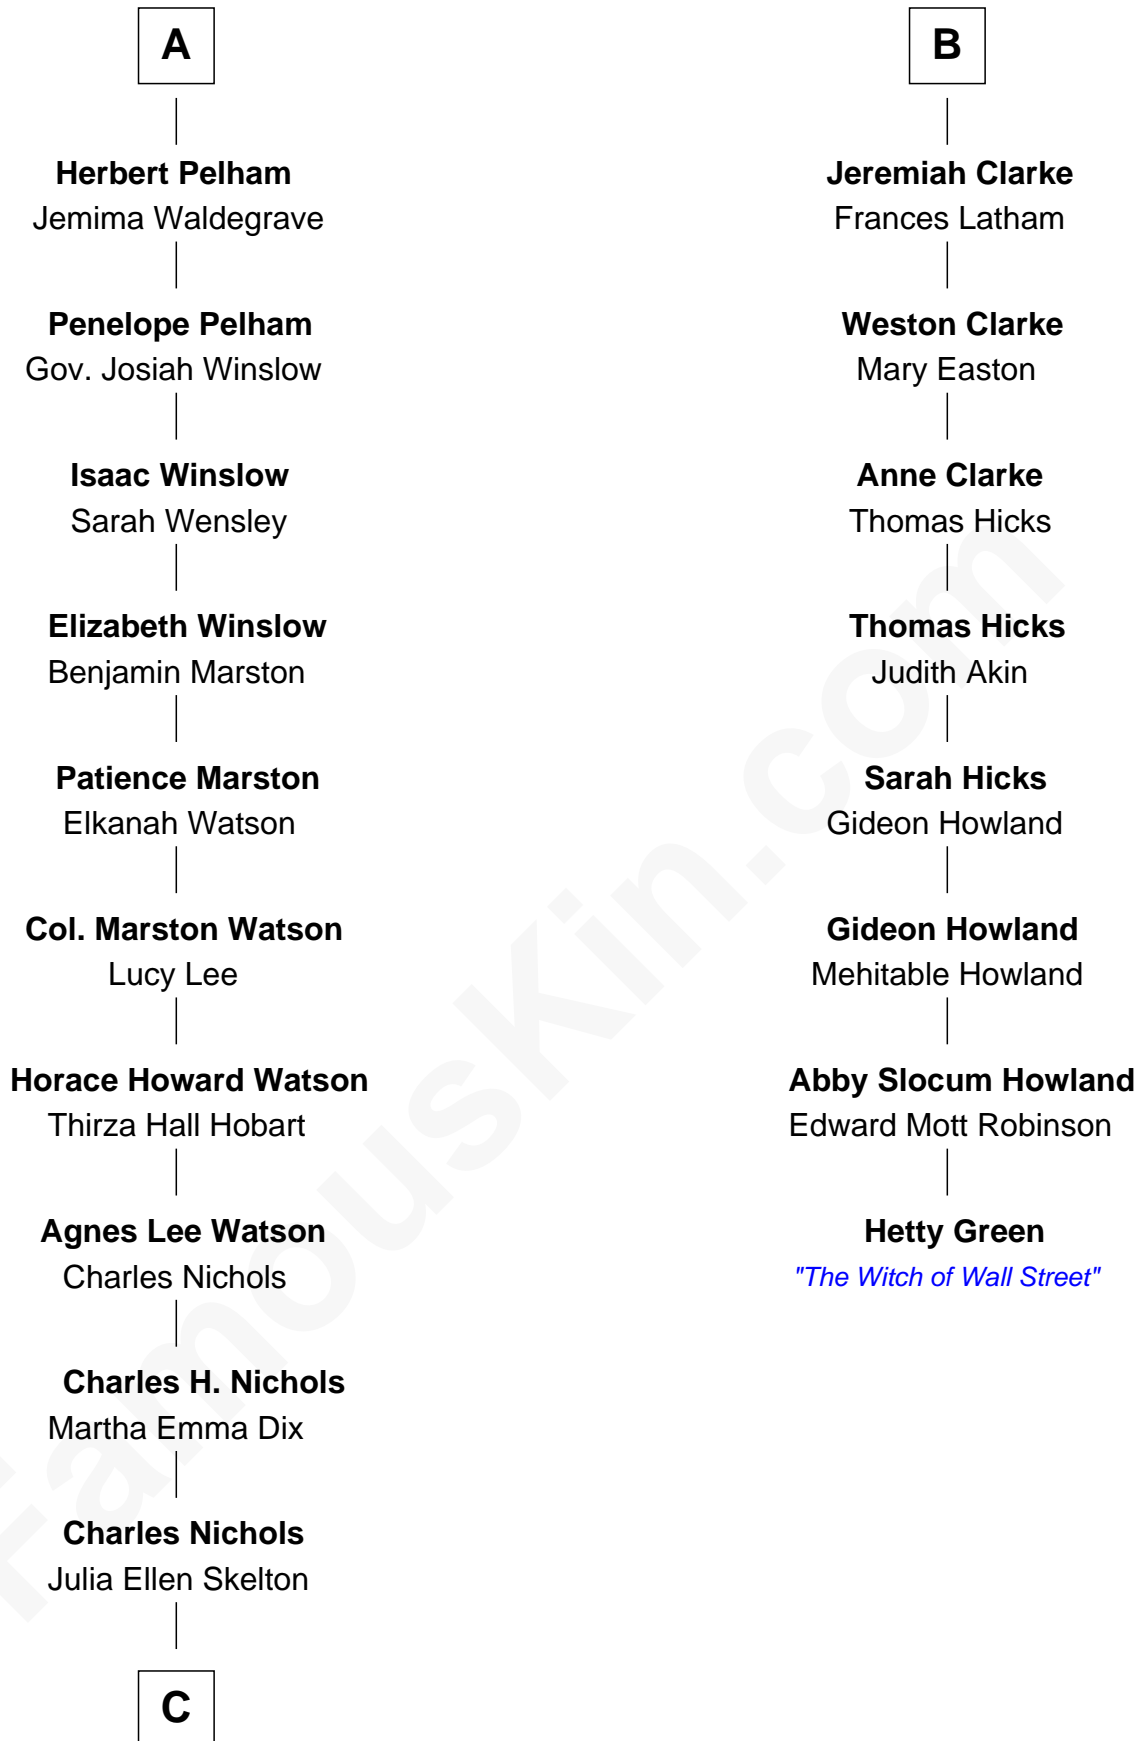

FamousKin.com

Relationship Chart of

John Cena

Movie Actor and WWE Pro Wrestler

14th cousin 5 times removed of

Hetty Green

"The Witch of Wall Street"

C