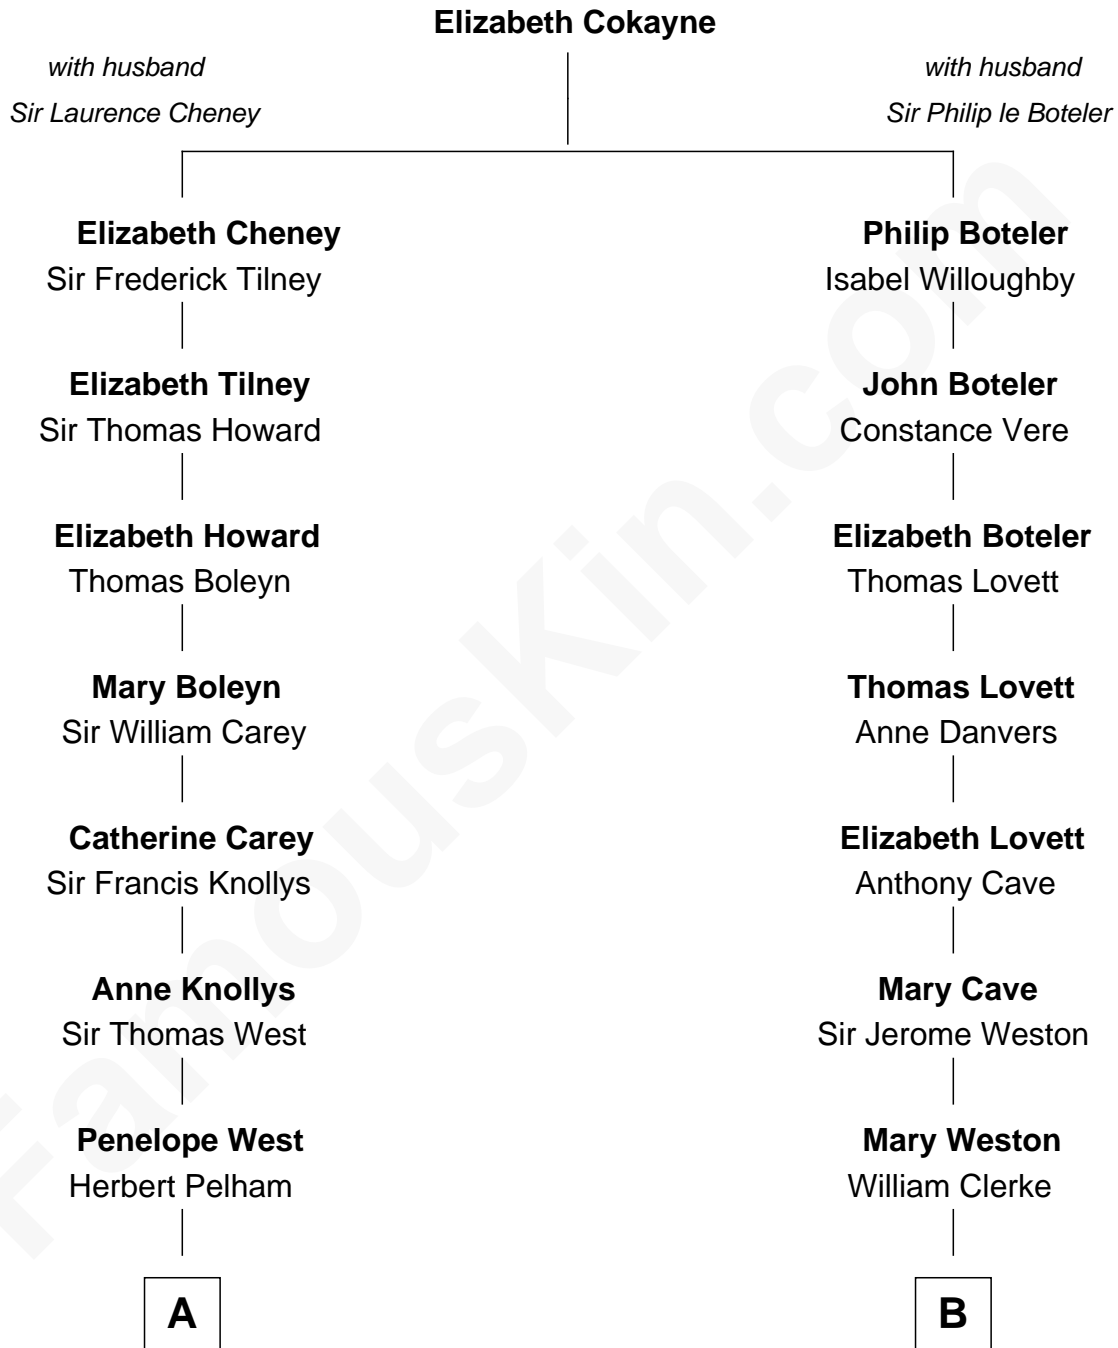

FamousKin.com

Relationship Chart of

John Cena

Movie Actor and WWE Pro Wrestler

14th cousin 5 times removed of

Hetty Green

"The Witch of Wall Street"

C