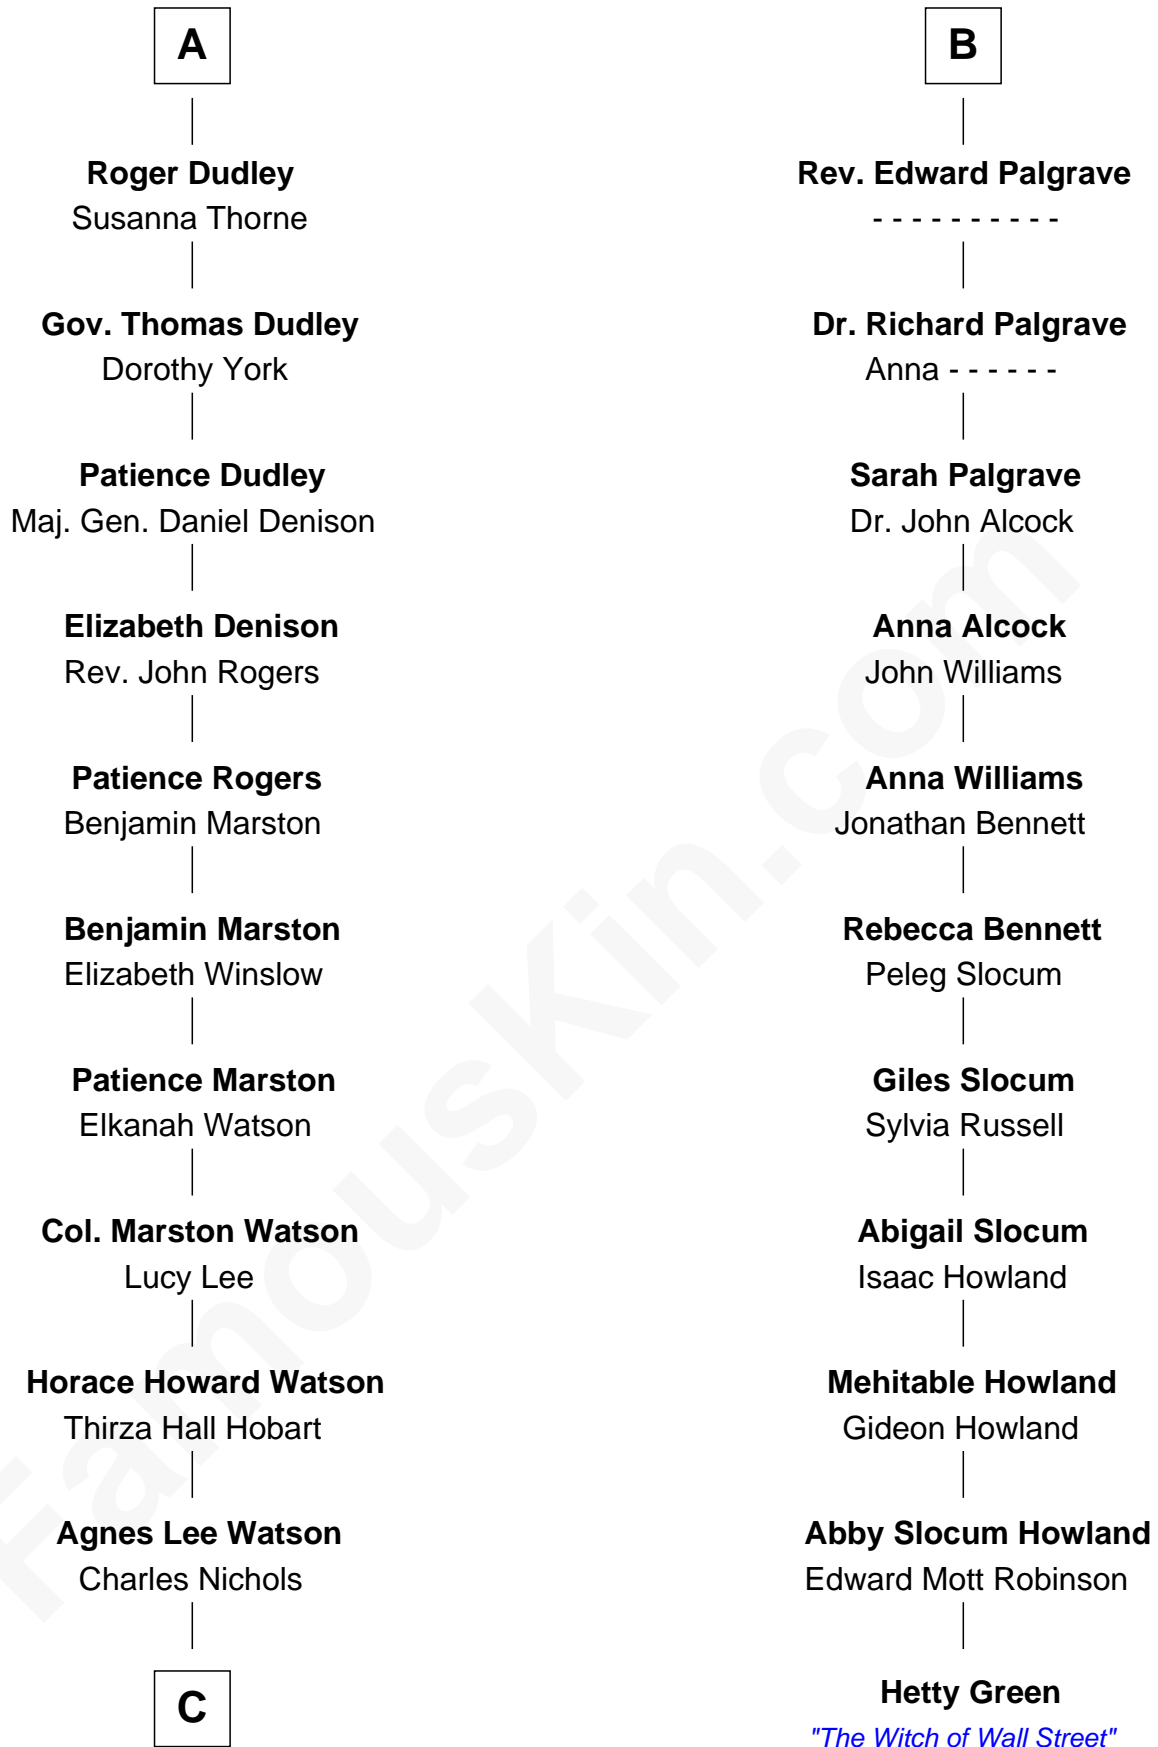

## Relationship Chart of

### John Cena

Movie Actor and WWE Pro Wrestler

17th cousin 4 times removed of

### Hetty Green

"The Witch of Wall Street"

**C**

—  
**Charles H. Nichols**

Martha Emma Dix

—  
**Charles Nichols**

Julia Ellen Skelton

—  
**Natalie Nichols**