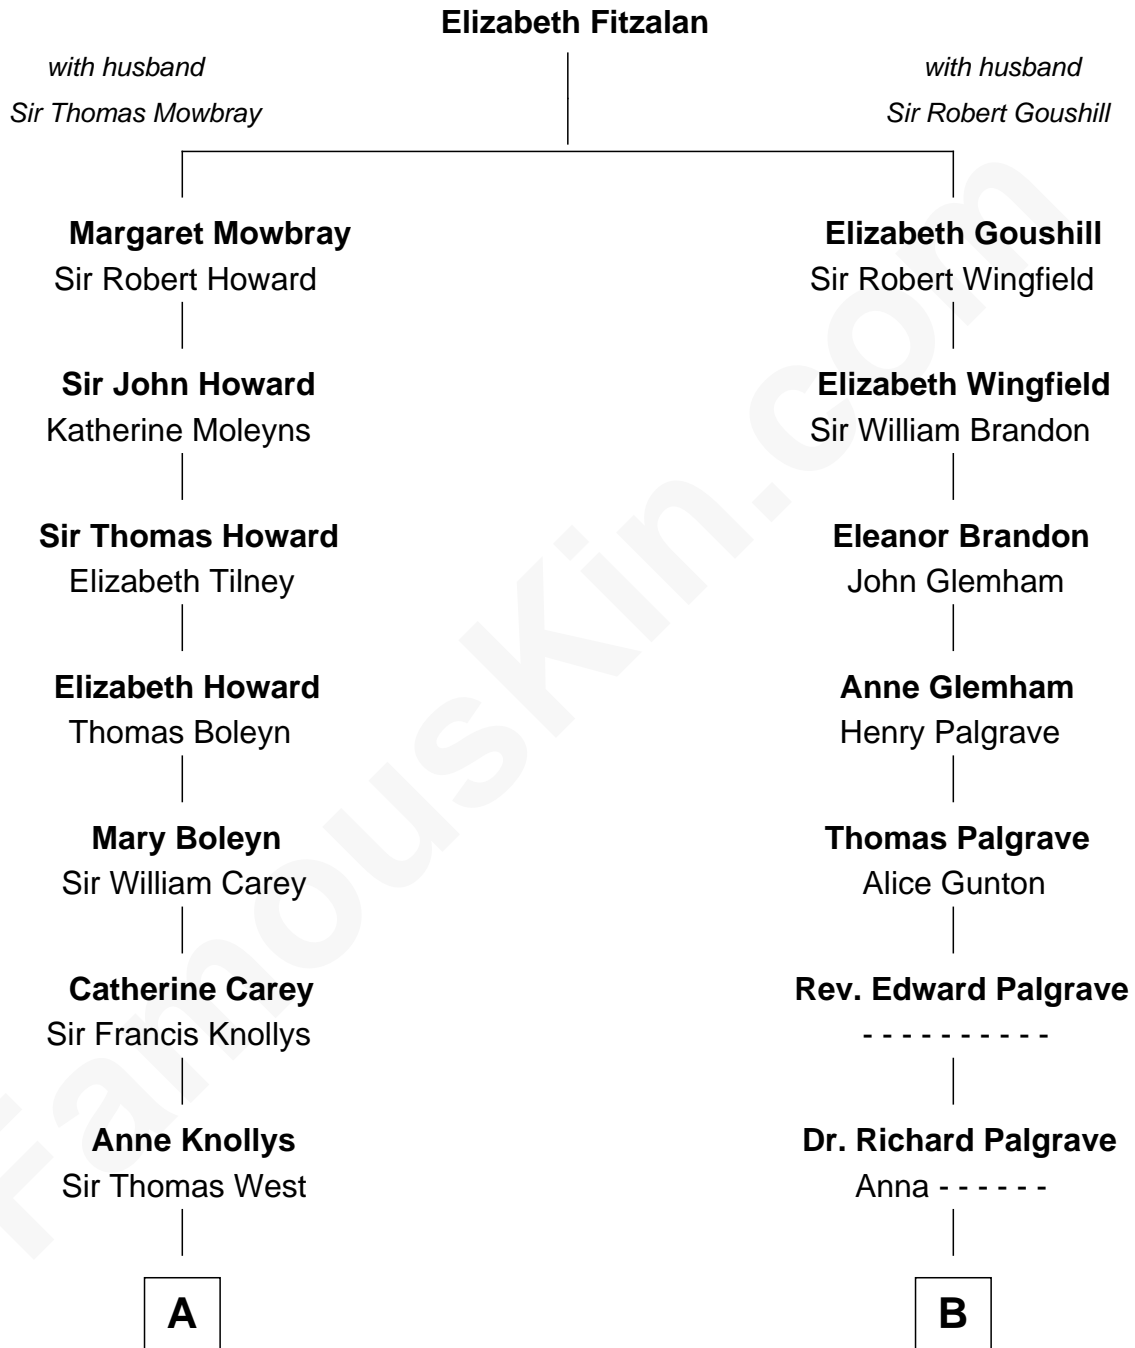

FamousKin.com

Relationship Chart of

John Cena

Movie Actor and WWE Pro Wrestler

15th cousin 5 times removed of

Hetty Green

"The Witch of Wall Street"

C