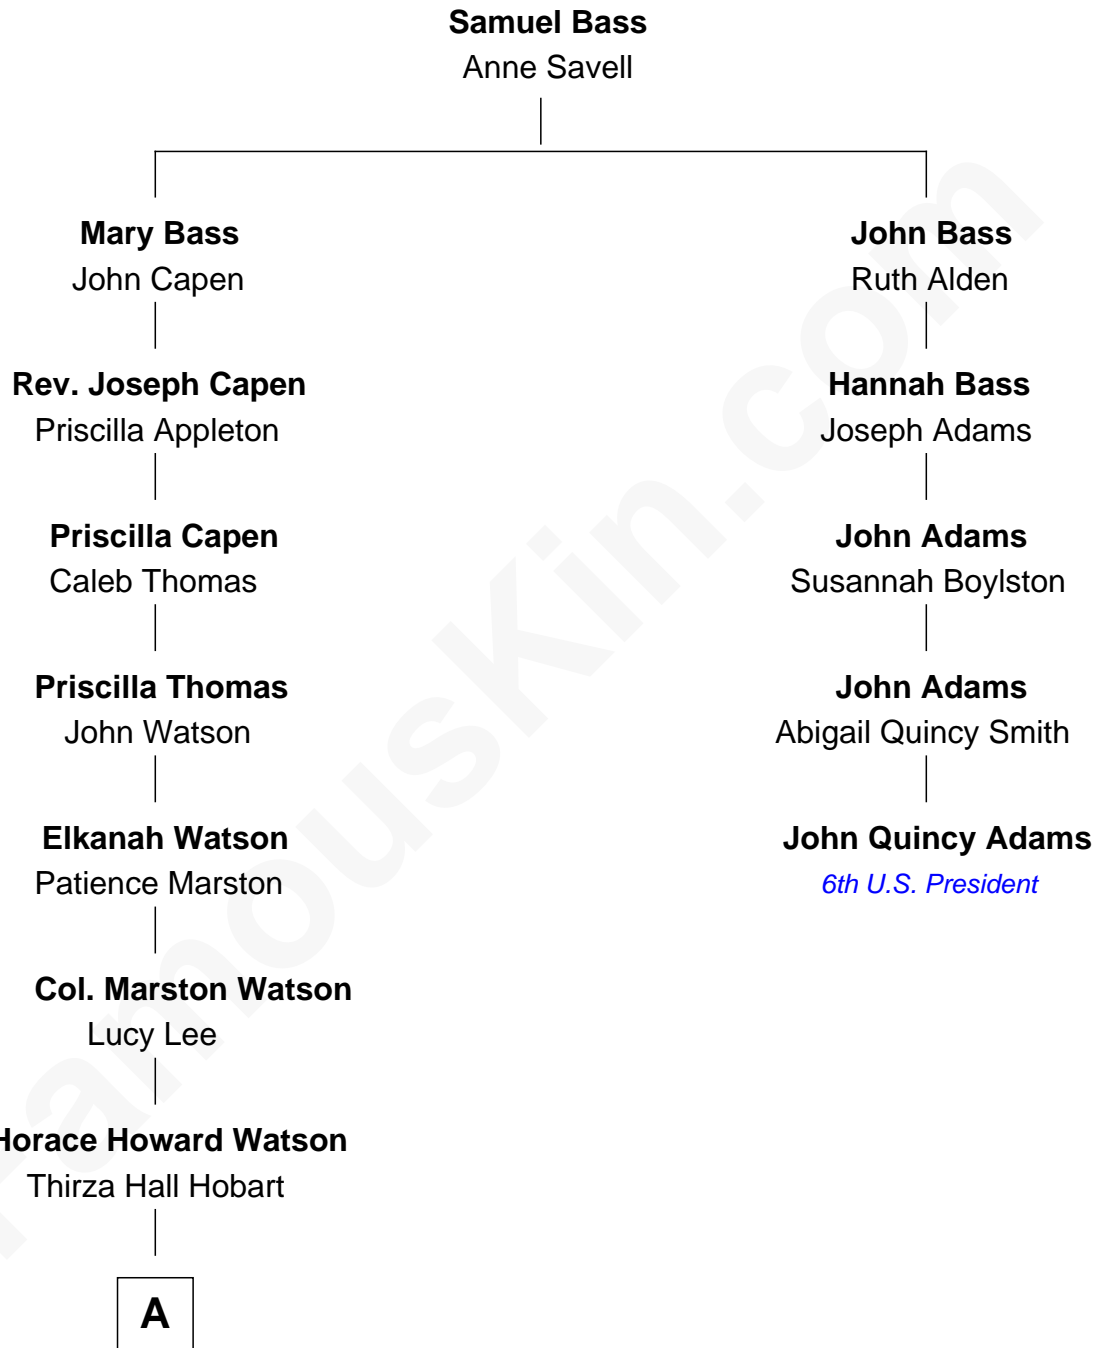

John Quincy Adams

6th U.S. President