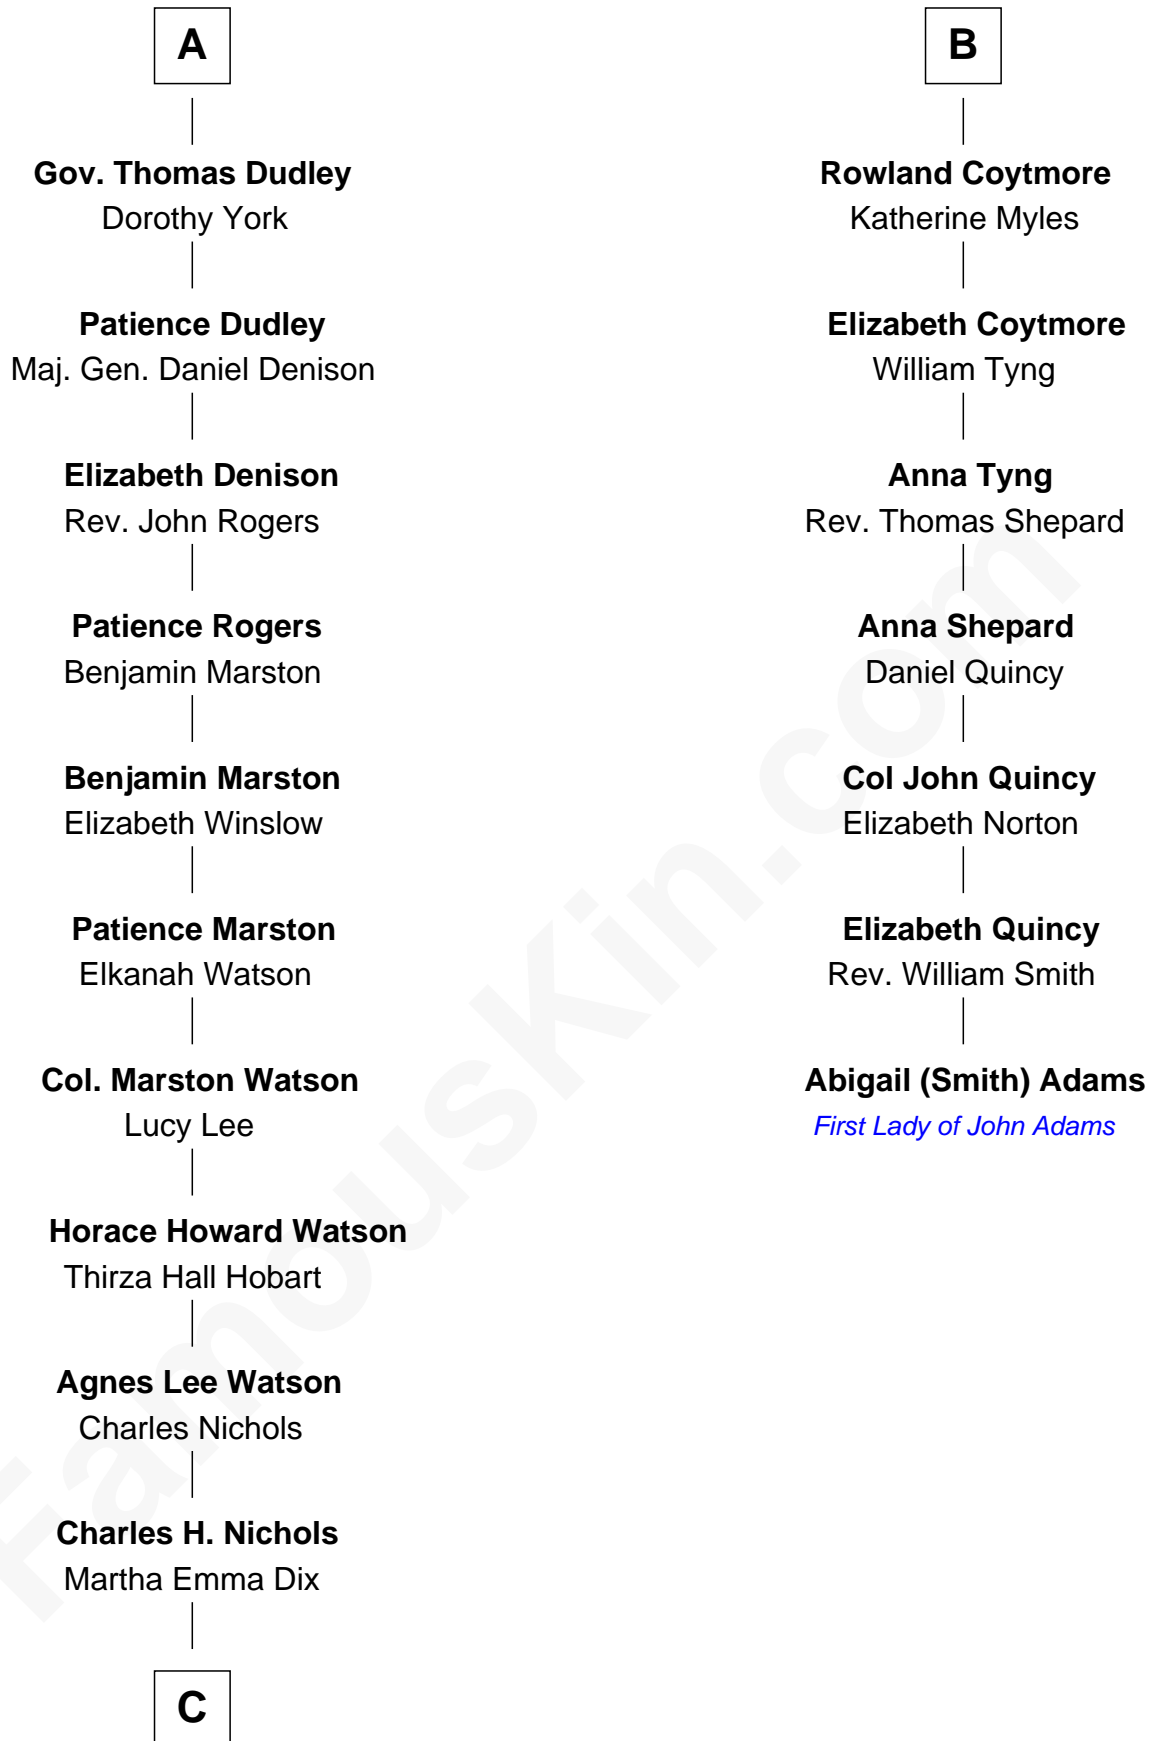

FamousKin.com

Relationship Chart of

John Cena

Movie Actor and WWE Pro Wrestler

13th cousin 7 times removed of

Abigail (Smith) Adams

First Lady of President John Adams

C

—
Charles Nichols
Julia Ellen Skelton

—
Natalie Nichols
Ulysses John Lupien

—
Carol Frances Lupien
John Joseph Cena

—
John Cena
Actor and Pro Wrestler

FamousKin.com