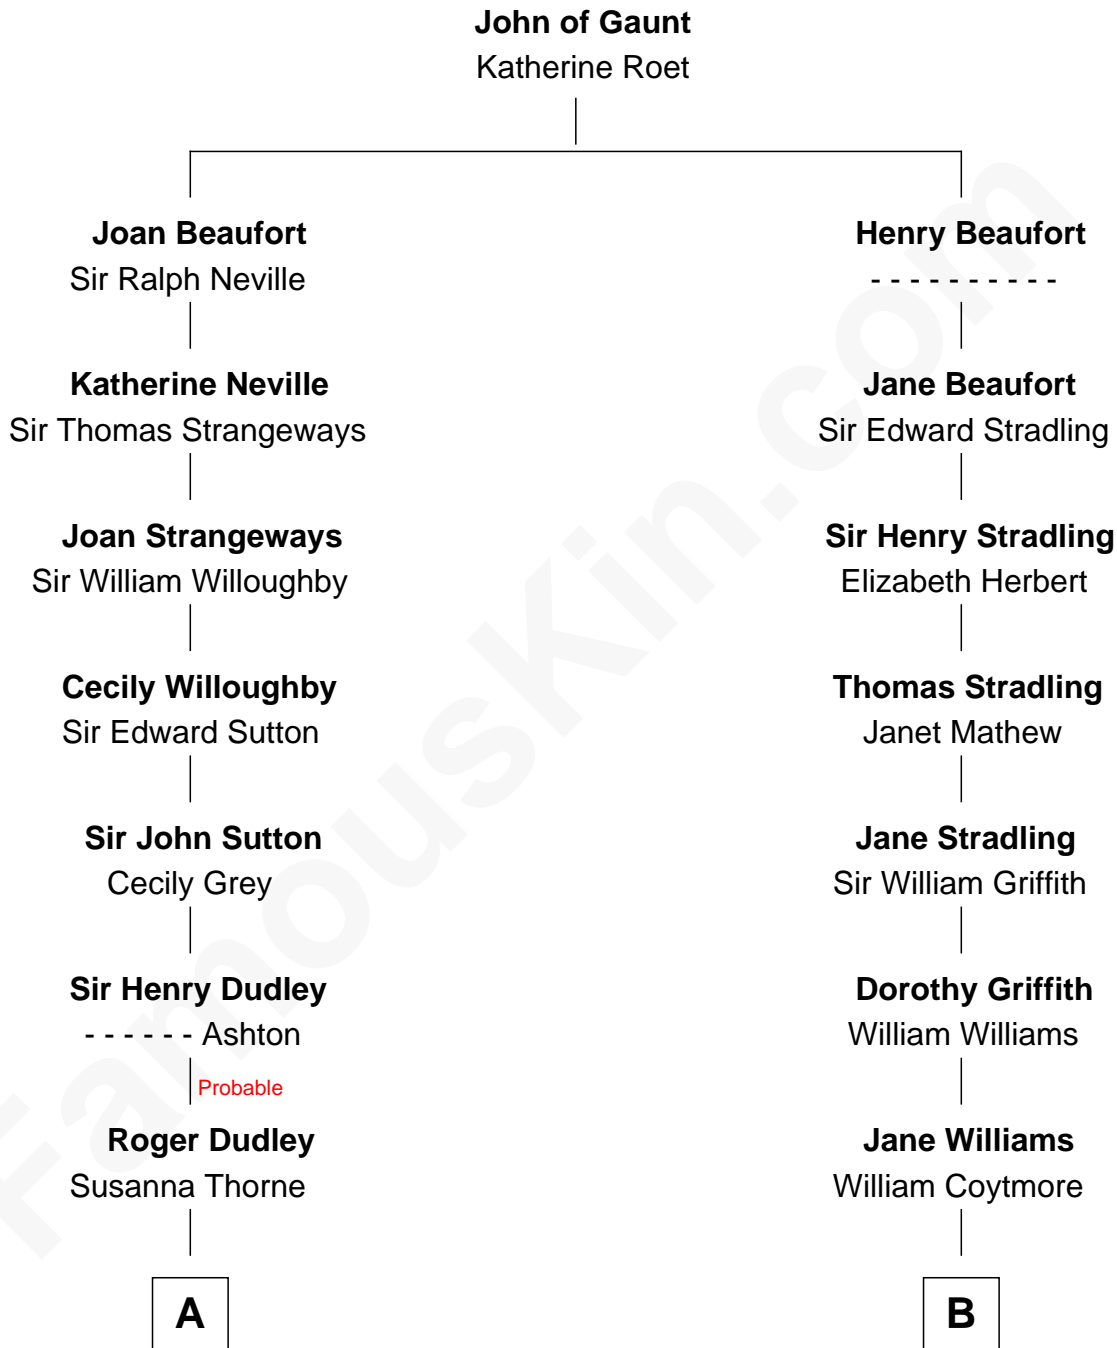

FamousKin.com

Relationship Chart of

John Cena

Movie Actor and WWE Pro Wrestler

13th cousin 7 times removed of

Abigail (Smith) Adams

First Lady of President John Adams

C

—
Charles Nichols
Julia Ellen Skelton

—
Natalie Nichols
Ulysses John Lupien

—
Carol Frances Lupien
John Joseph Cena

—
John Cena
Actor and Pro Wrestler

FamousKin.com