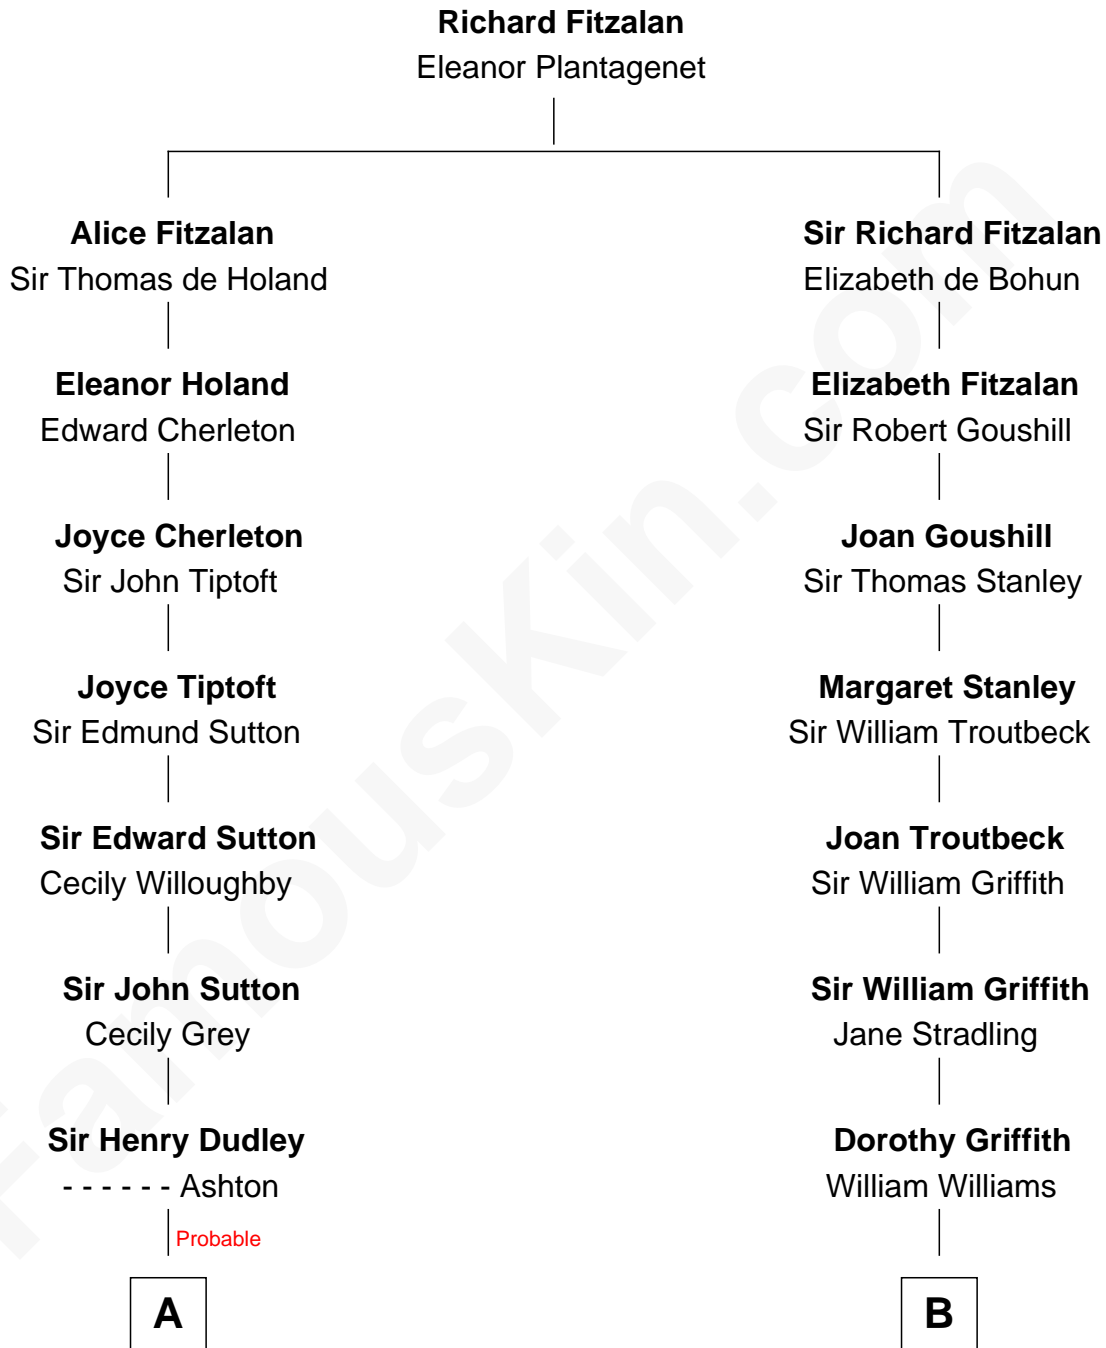

FamousKin.com

Relationship Chart of

John Cena

Movie Actor and WWE Pro Wrestler

14th cousin 7 times removed of

Abigail (Smith) Adams

First Lady of President John Adams

C