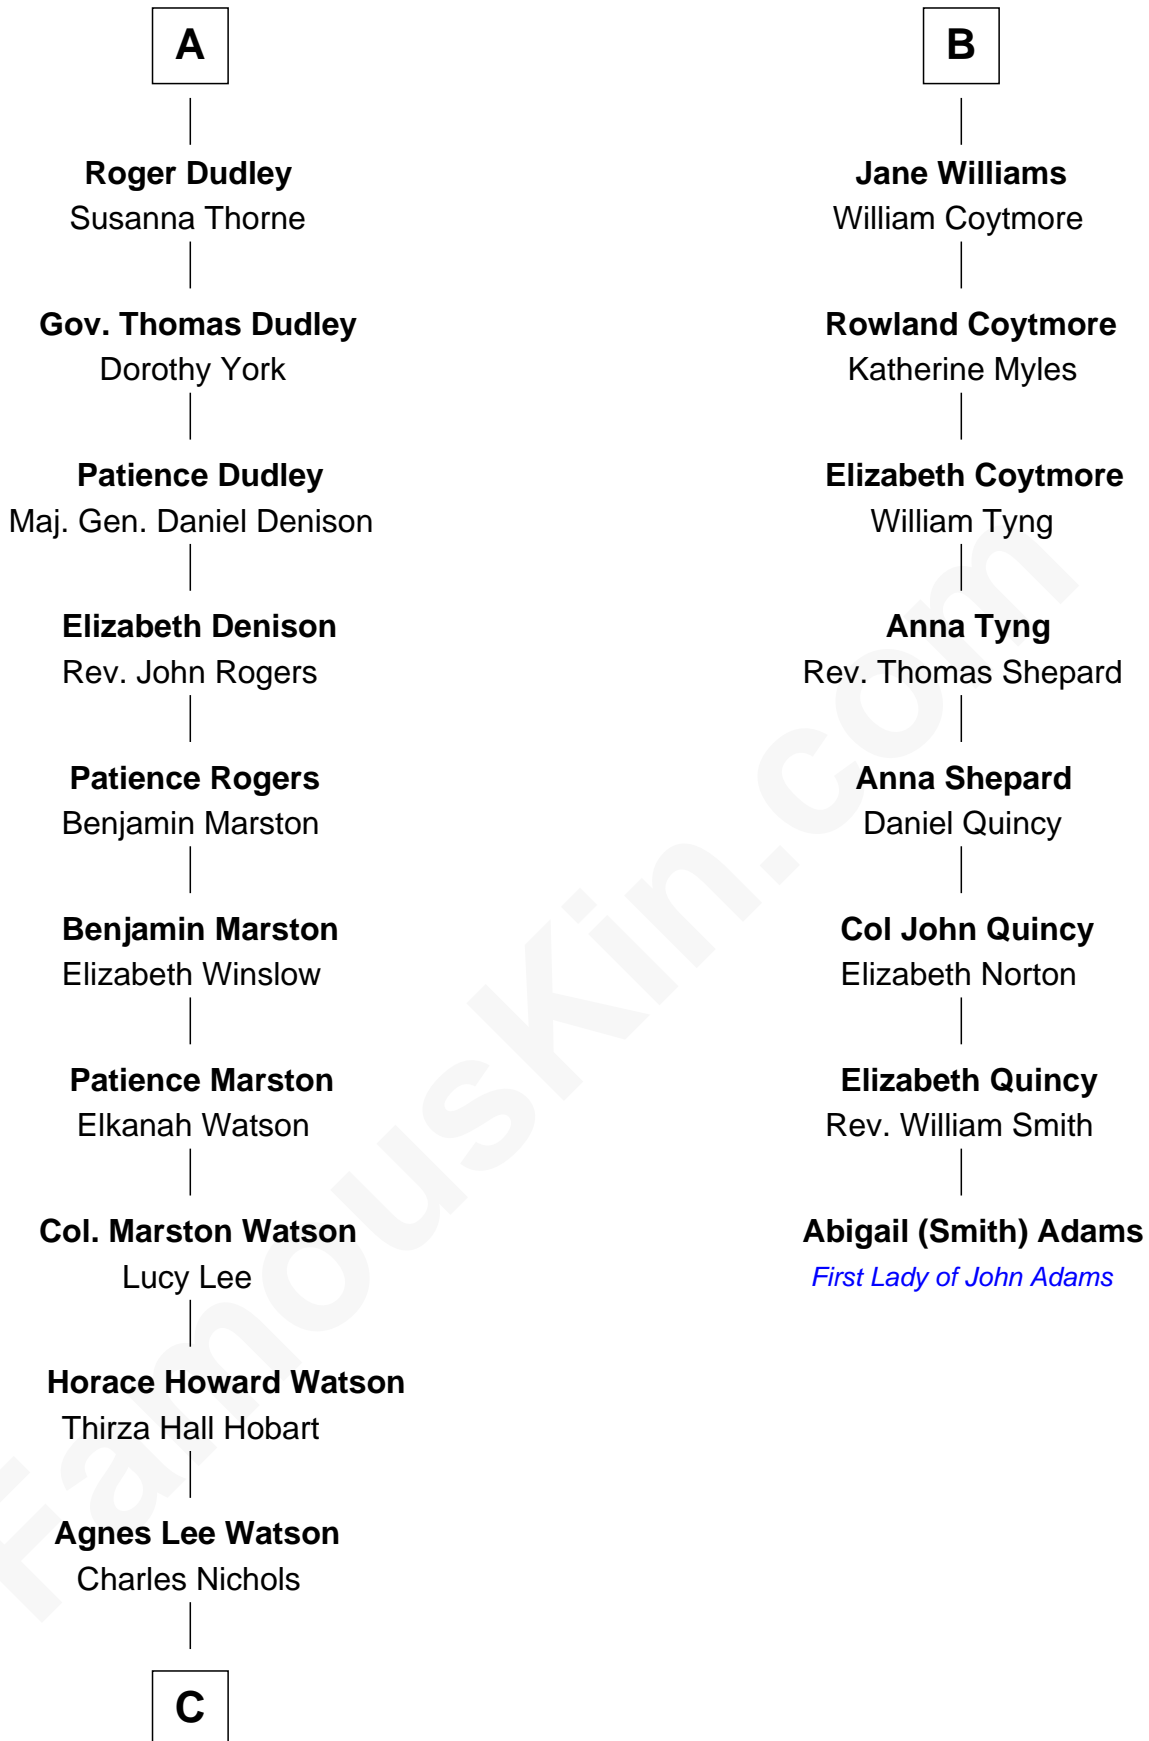

FamousKin.com

Relationship Chart of

John Cena

Movie Actor and WWE Pro Wrestler

14th cousin 7 times removed of

Abigail (Smith) Adams

First Lady of President John Adams

C