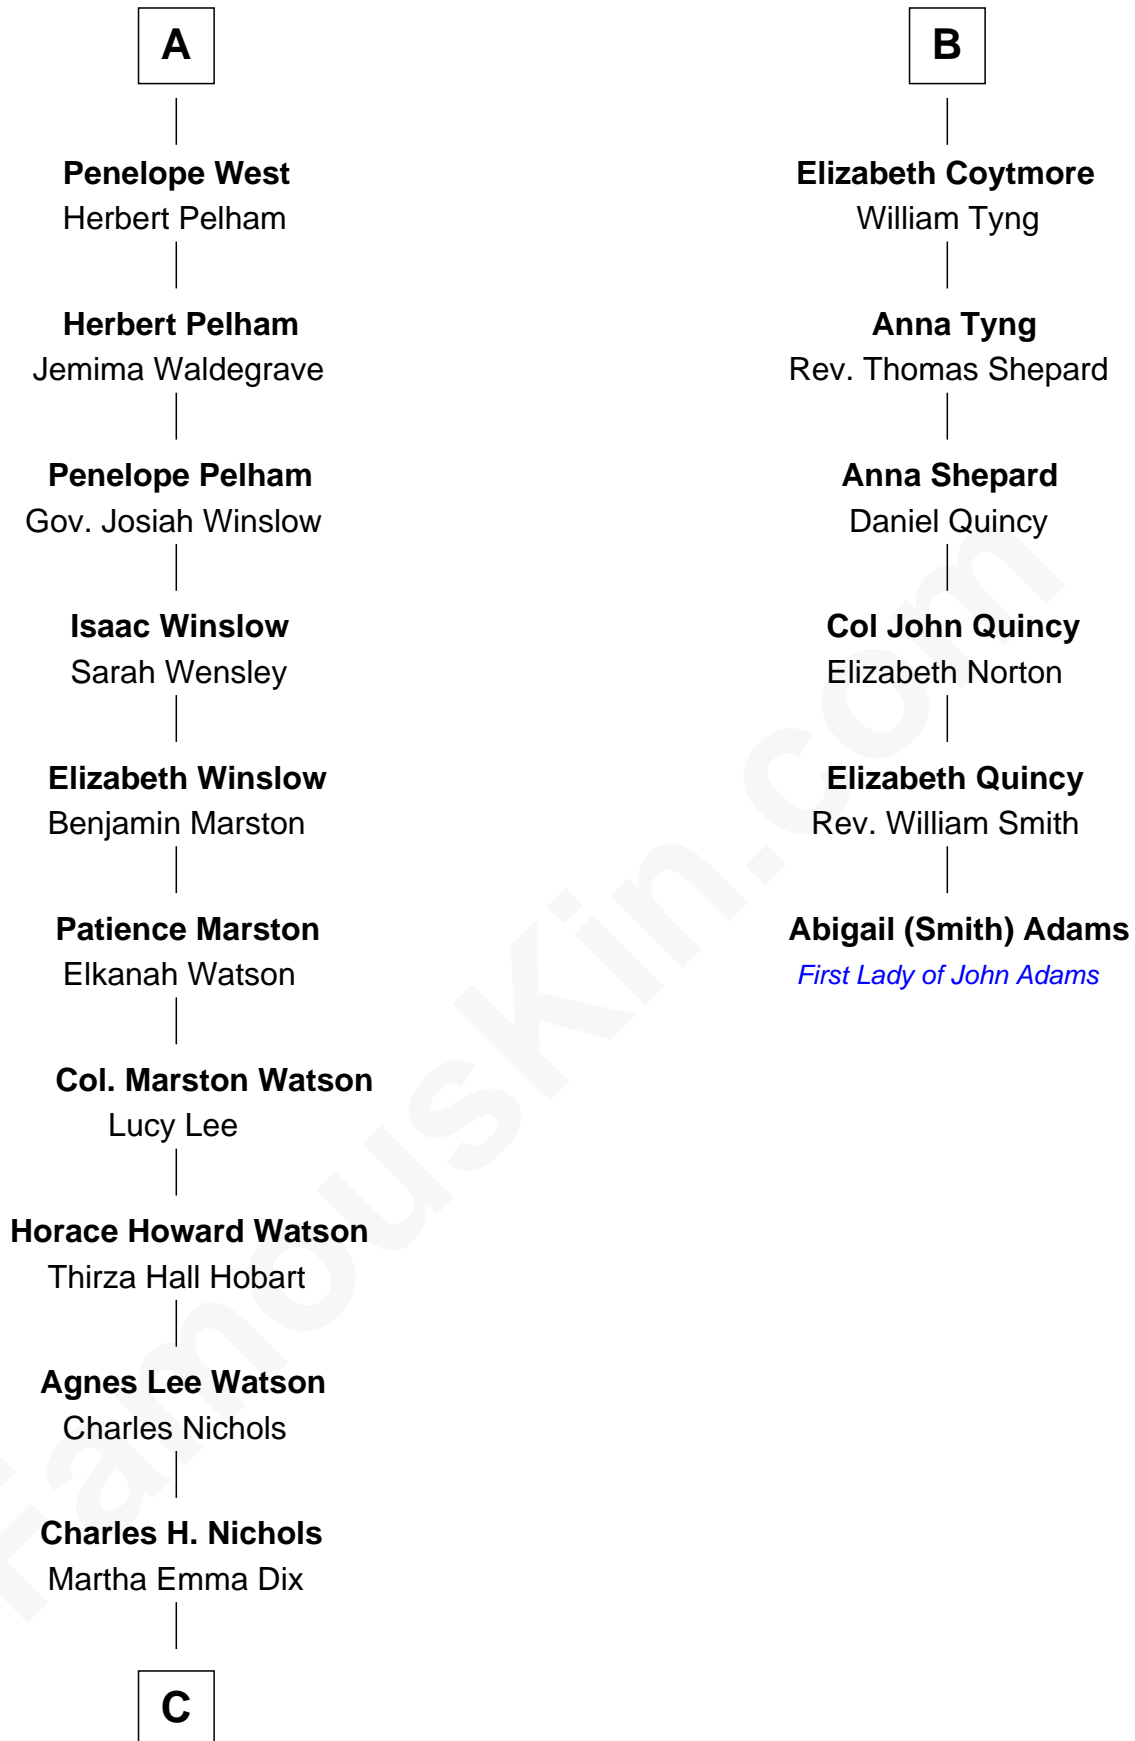

FamousKin.com

Relationship Chart of

John Cena

Movie Actor and WWE Pro Wrestler

12th cousin 8 times removed of

Abigail (Smith) Adams

First Lady of President John Adams

C

—
Charles Nichols
Julia Ellen Skelton

—
Natalie Nichols
Ulysses John Lupien

—
Carol Frances Lupien
John Joseph Cena

—
John Cena
Actor and Pro Wrestler

FamousKin.com