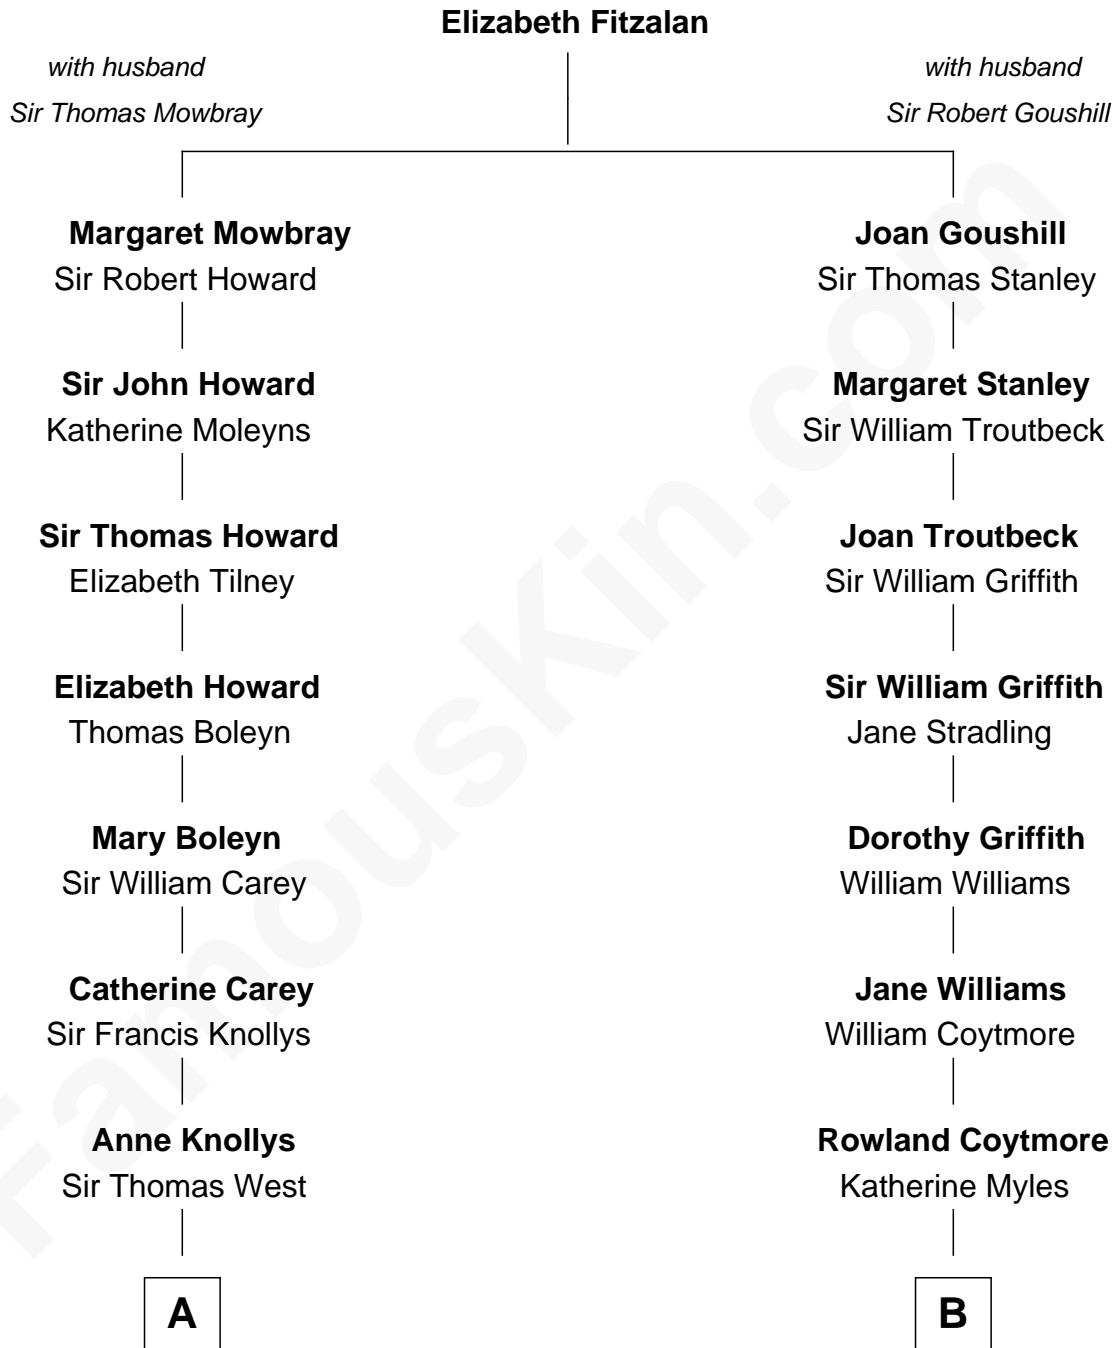

FamousKin.com

Relationship Chart of

John Cena

Movie Actor and WWE Pro Wrestler

12th cousin 8 times removed of

Abigail (Smith) Adams

First Lady of President John Adams

C