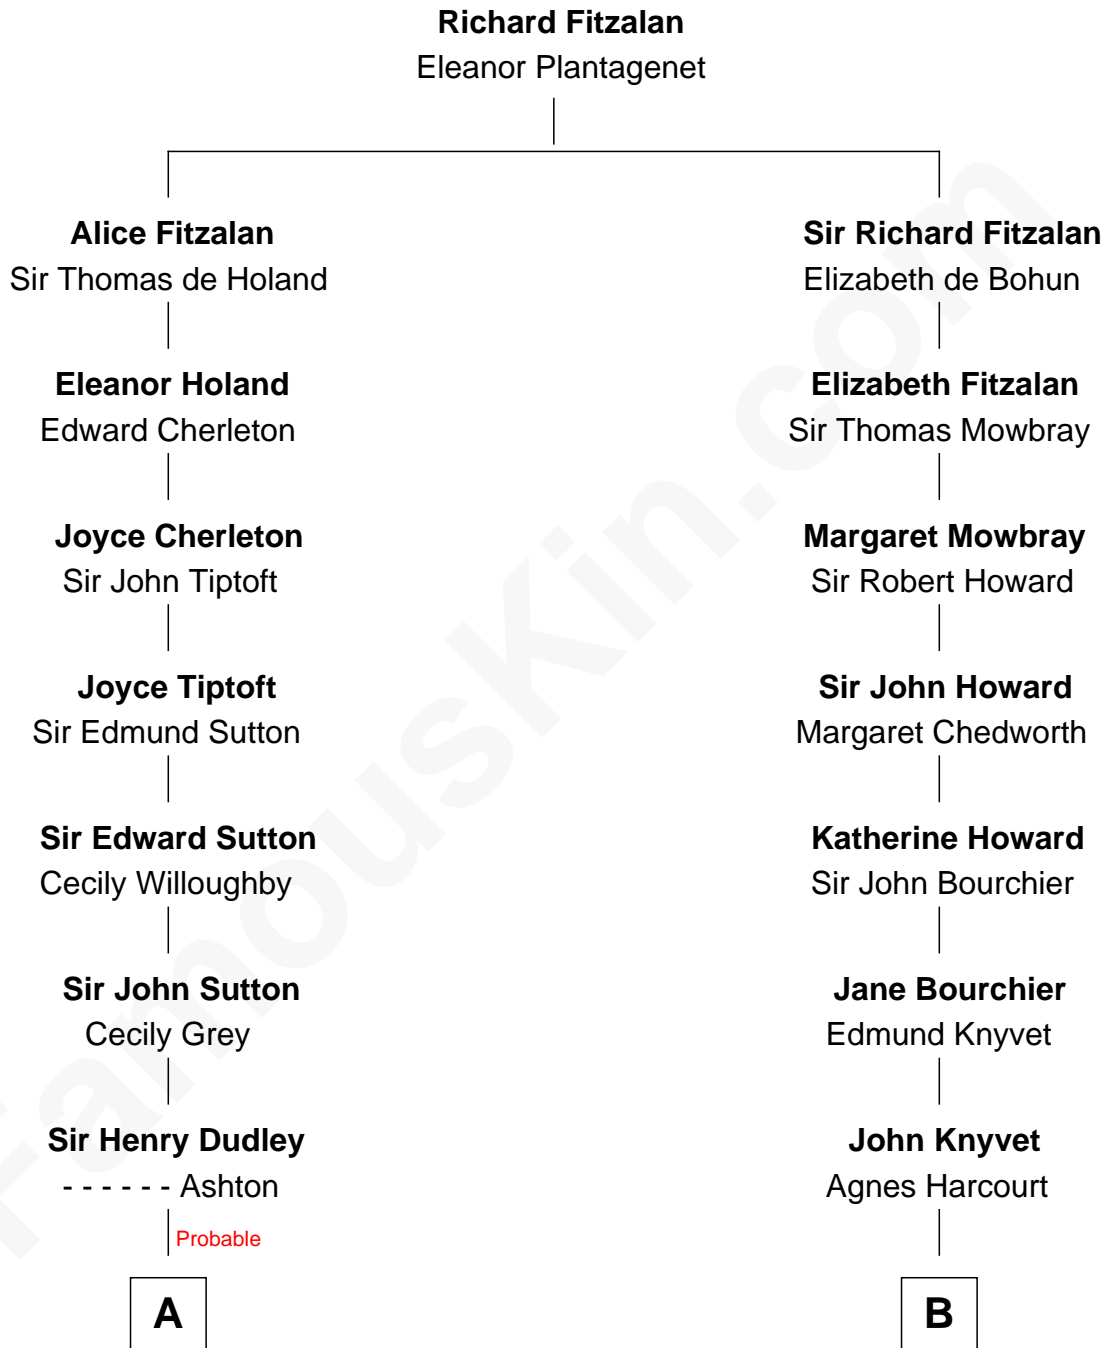

FamousKin.com

Relationship Chart of

John Cena

Movie Actor and WWE Pro Wrestler

20th cousin 1 time removed of

Ted Danson

TV Actor - "Cheers", "CSI"

C