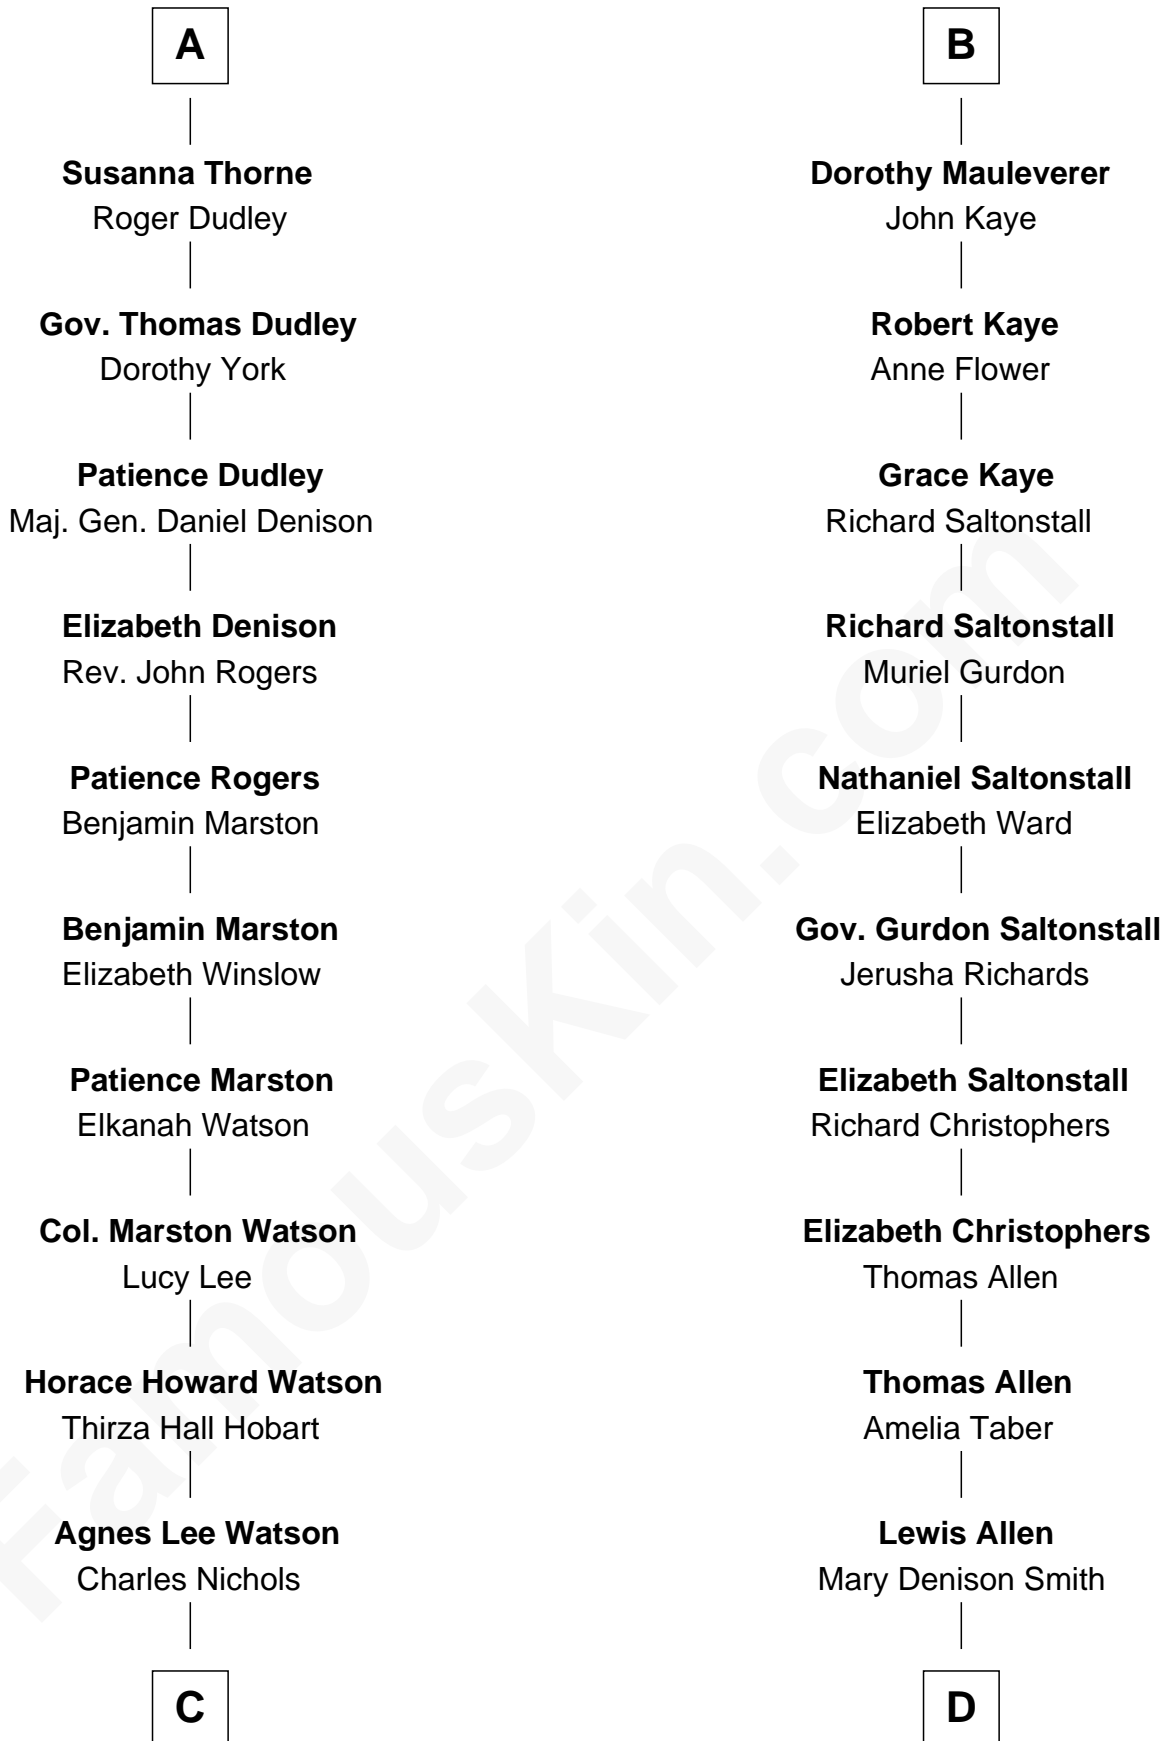

FamousKin.com Relationship Chart of

John Cena

Movie Actor and WWE Pro Wrestler

21st cousin of

Ted Danson

TV Actor - "Cheers", "CSI"

Sir John Grey

Avice Marmion