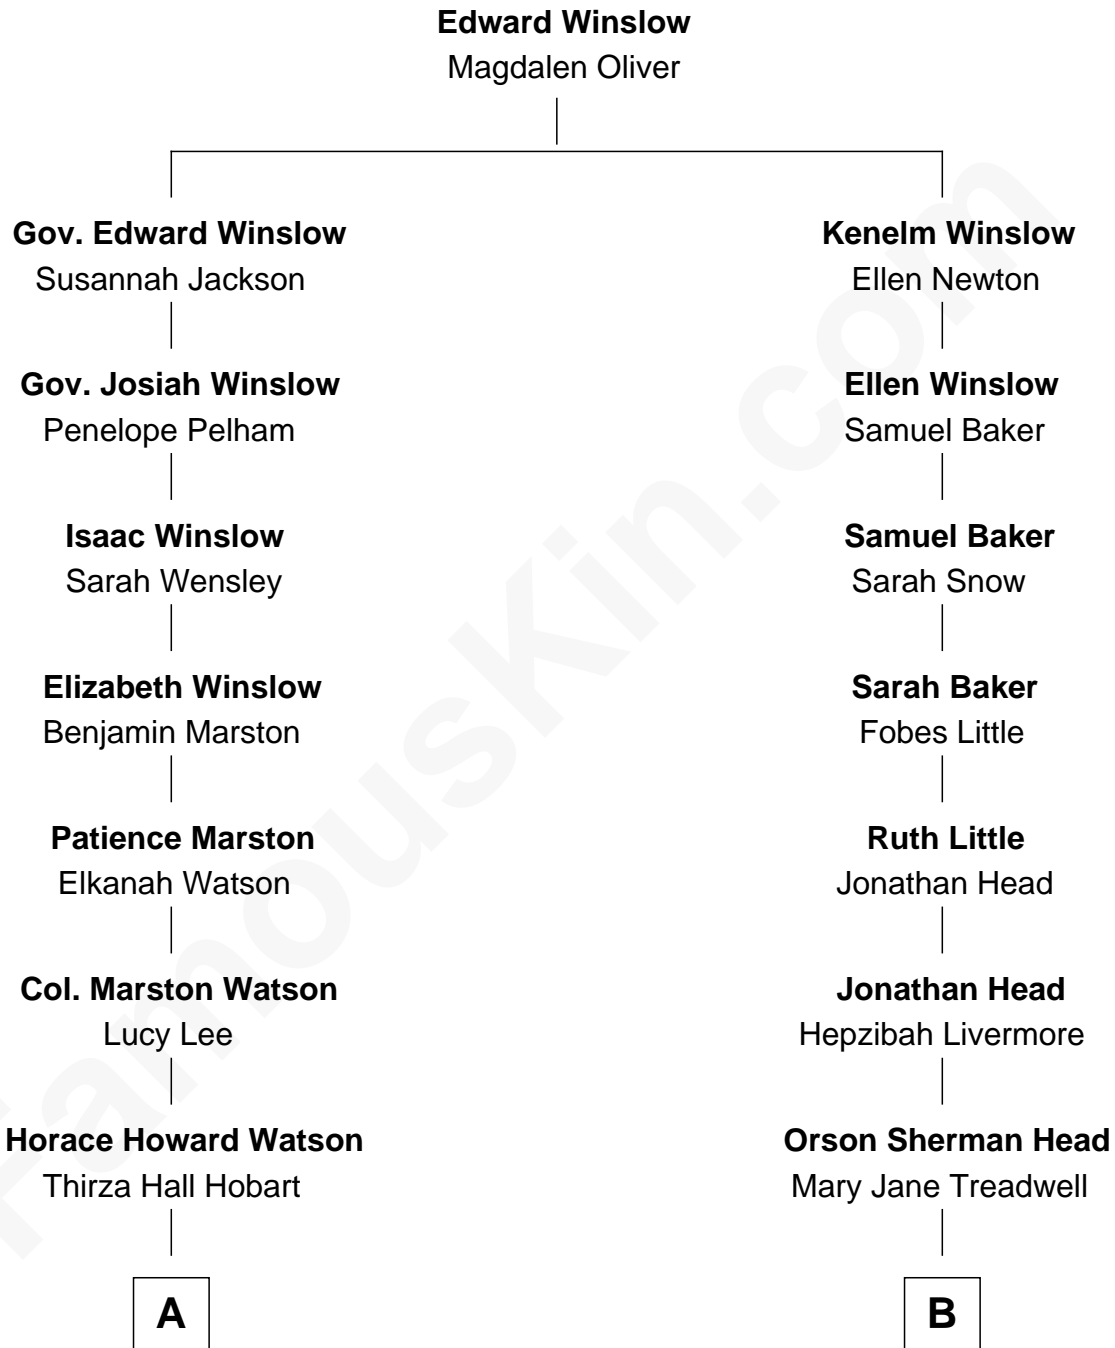

FamousKin.com

Relationship Chart of

John Cena

Movie Actor and WWE Pro Wrestler

9th cousin 3 times removed of

Orson Welles

Radio, Stage, and Movie Actor

A

Agnes Lee Watson

Charles Nichols

Charles H. Nichols

Martha Emma Dix

Charles Nichols

Julia Ellen Skelton

Natalie Nichols

Ulysses John Lupien