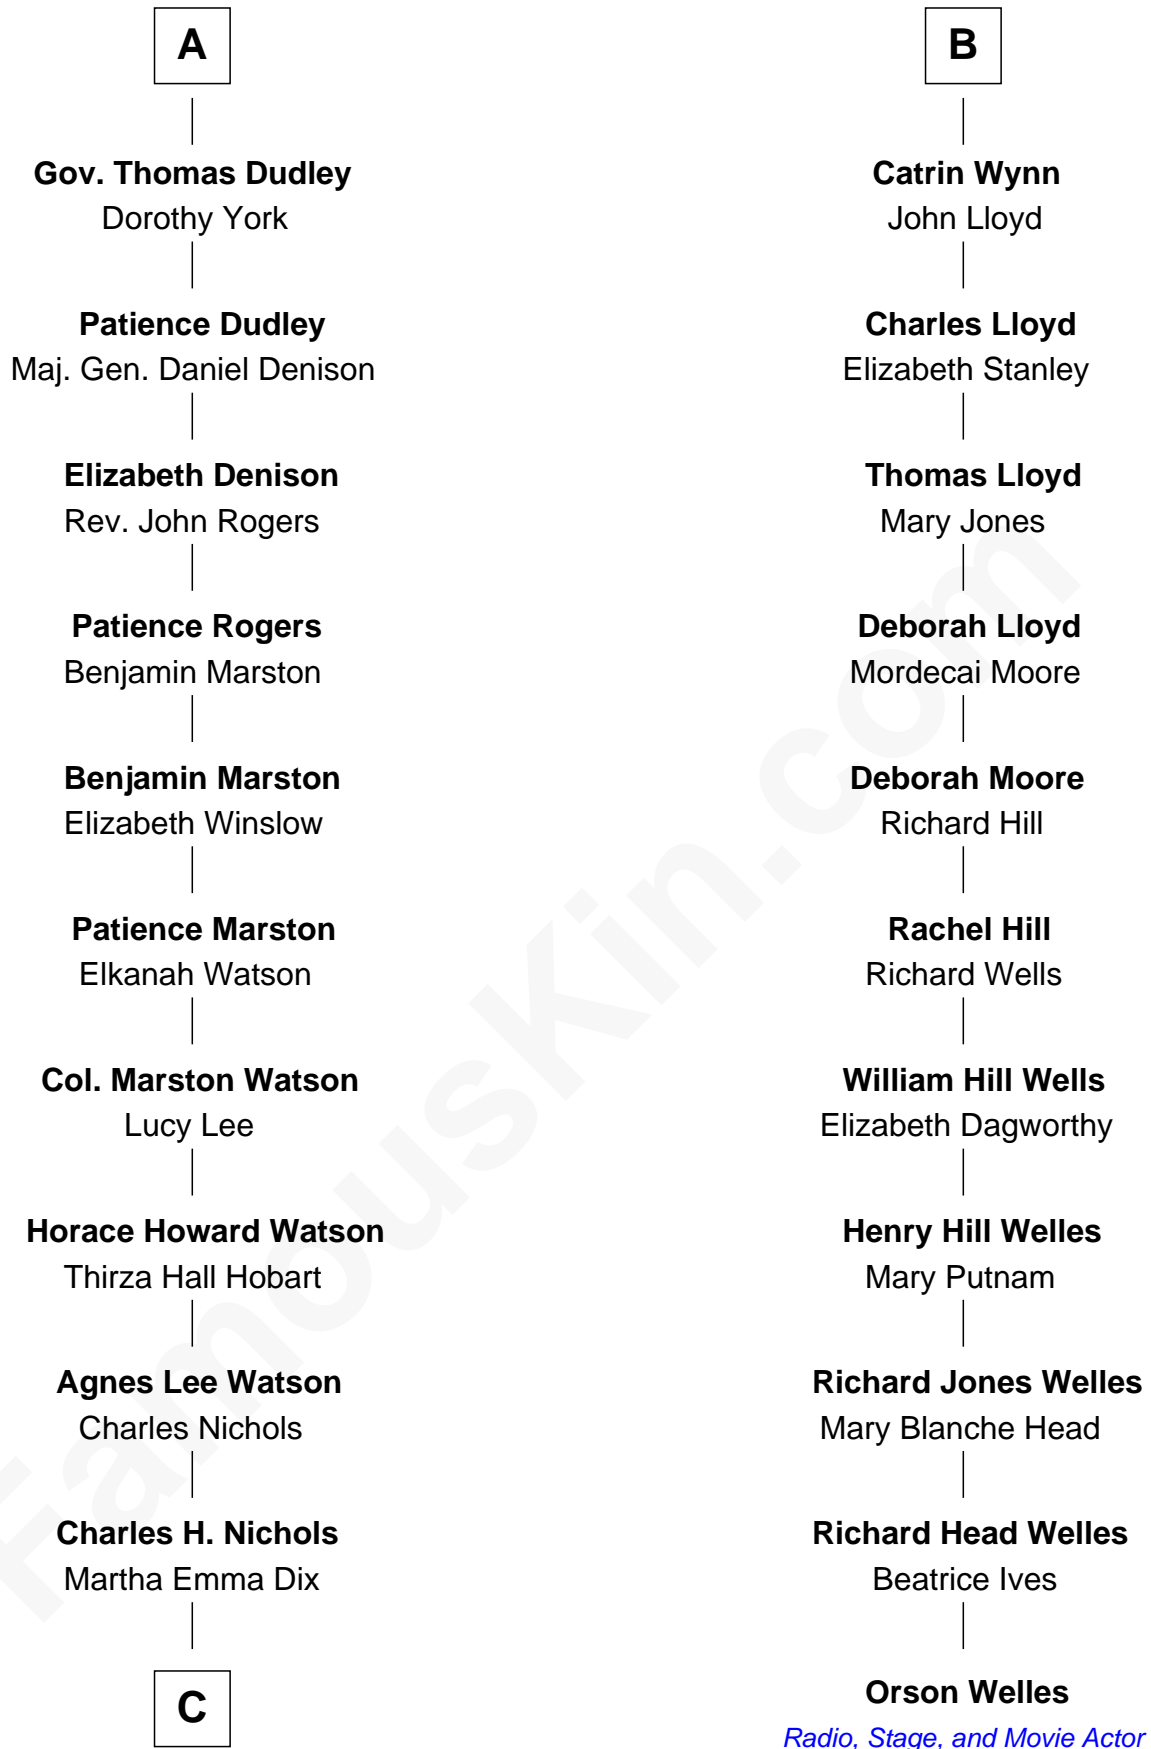

FamousKin.com

Relationship Chart of

John Cena

Movie Actor and WWE Pro Wrestler

17th cousin 3 times removed of

Orson Welles

Radio, Stage, and Movie Actor

C

Charles Nichols
Julia Ellen Skelton

Natalie Nichols
Ulysses John Lupien

Carol Frances Lupien
John Joseph Cena

John Cena
Actor and Pro Wrestler

FamousKin.com