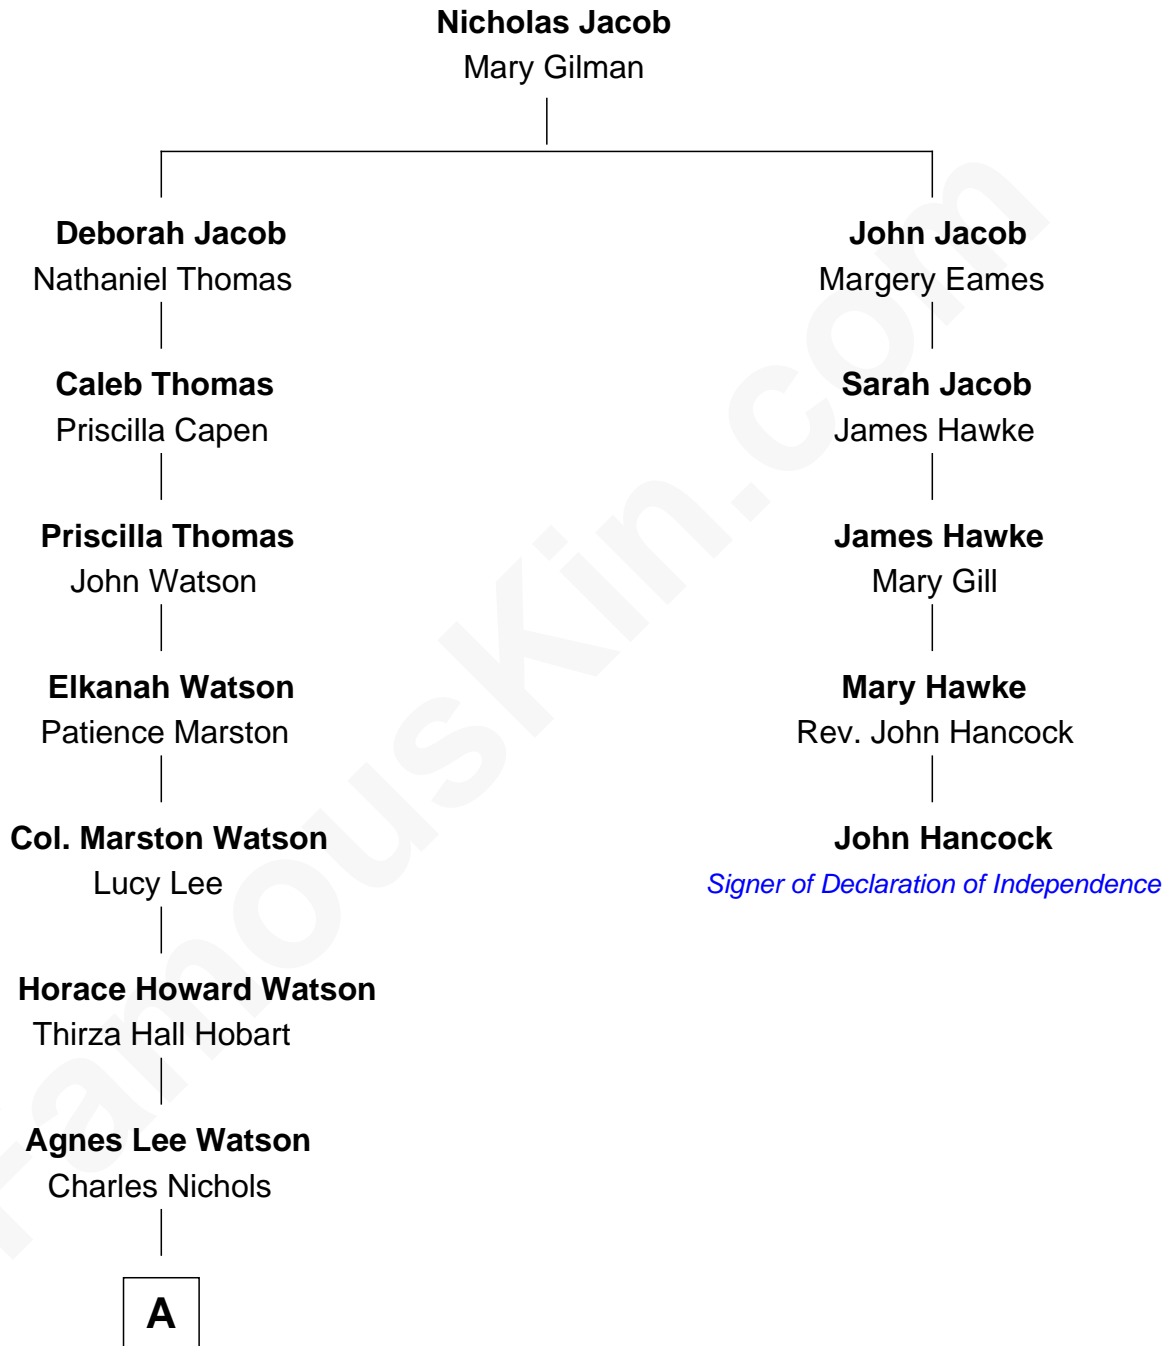

FamousKin.com

Relationship Chart of

John Cena

Movie Actor and WWE Pro Wrestler

4th cousin 7 times removed of

John Hancock

Signer of the Declaration of Independence

A

—
Charles H. Nichols

Martha Emma Dix

—
Charles Nichols

Julia Ellen Skelton

—
Natalie Nichols

Ulysses John Lupien

—
Carol Frances Lupien

John Joseph Cena