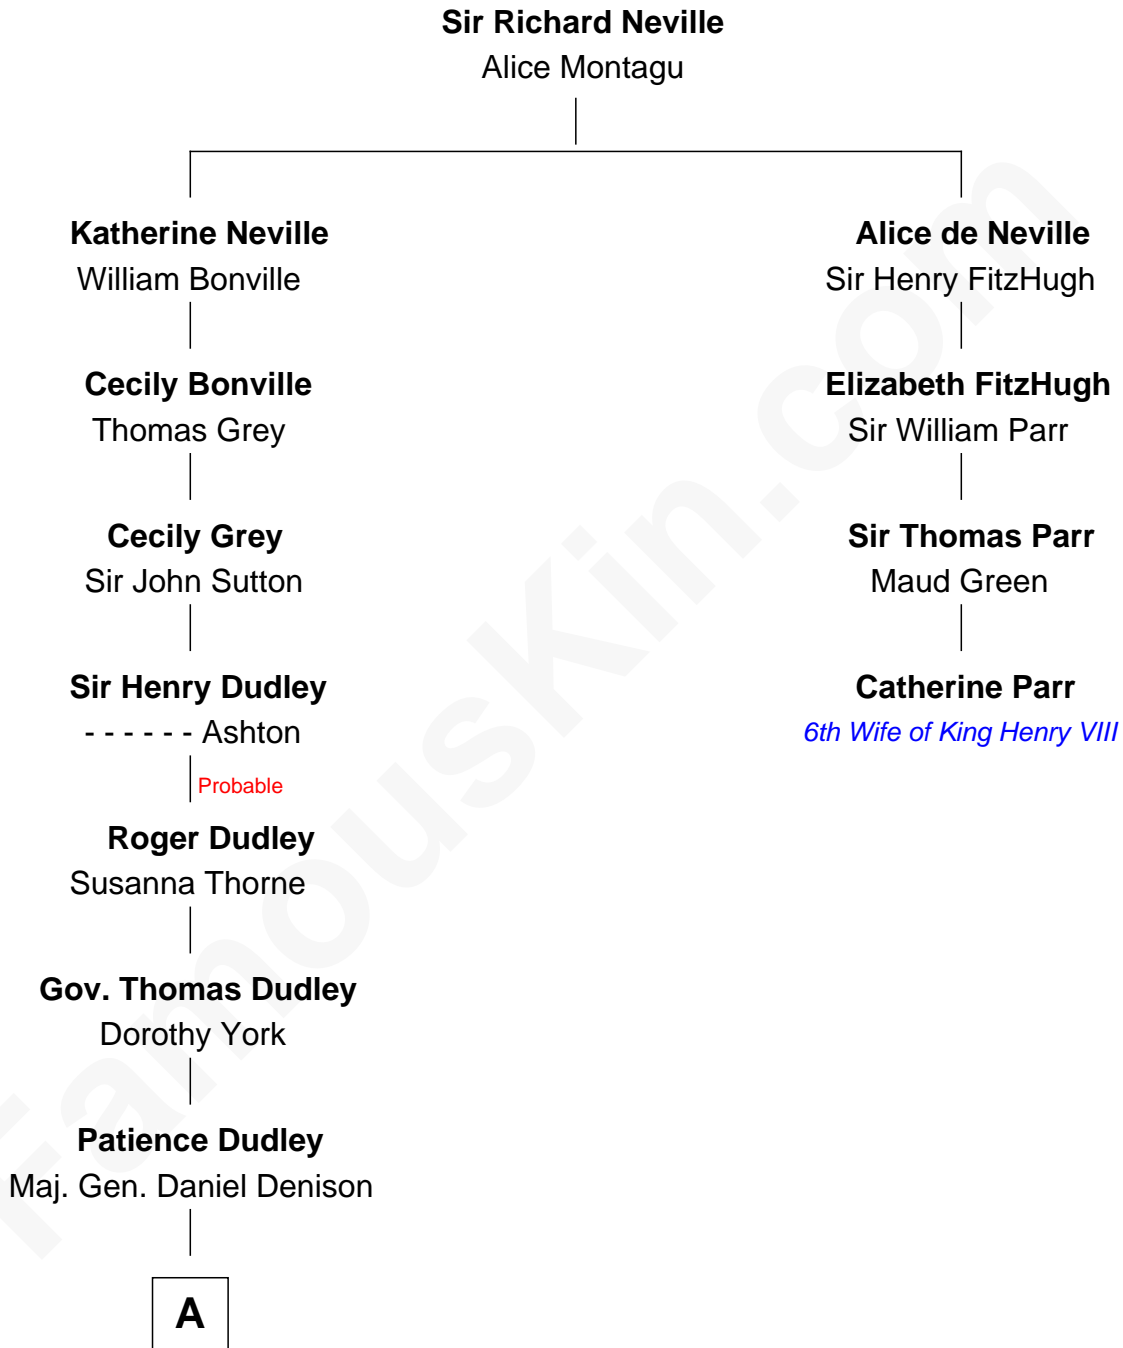

FamousKin.com

Relationship Chart of

John Cena

Movie Actor and WWE Pro Wrestler

3rd cousin 15 times removed of

Catherine Parr

6th Wife of King Henry VIII

A

Elizabeth Denison

Rev. John Rogers

Patience Rogers

Benjamin Marston

Benjamin Marston

Elizabeth Winslow

Patience Marston

Elkanah Watson

Col. Marston Watson

Lucy Lee

Horace Howard Watson

Thirza Hall Hobart

Agnes Lee Watson

Charles Nichols

Charles H. Nichols

Martha Emma Dix