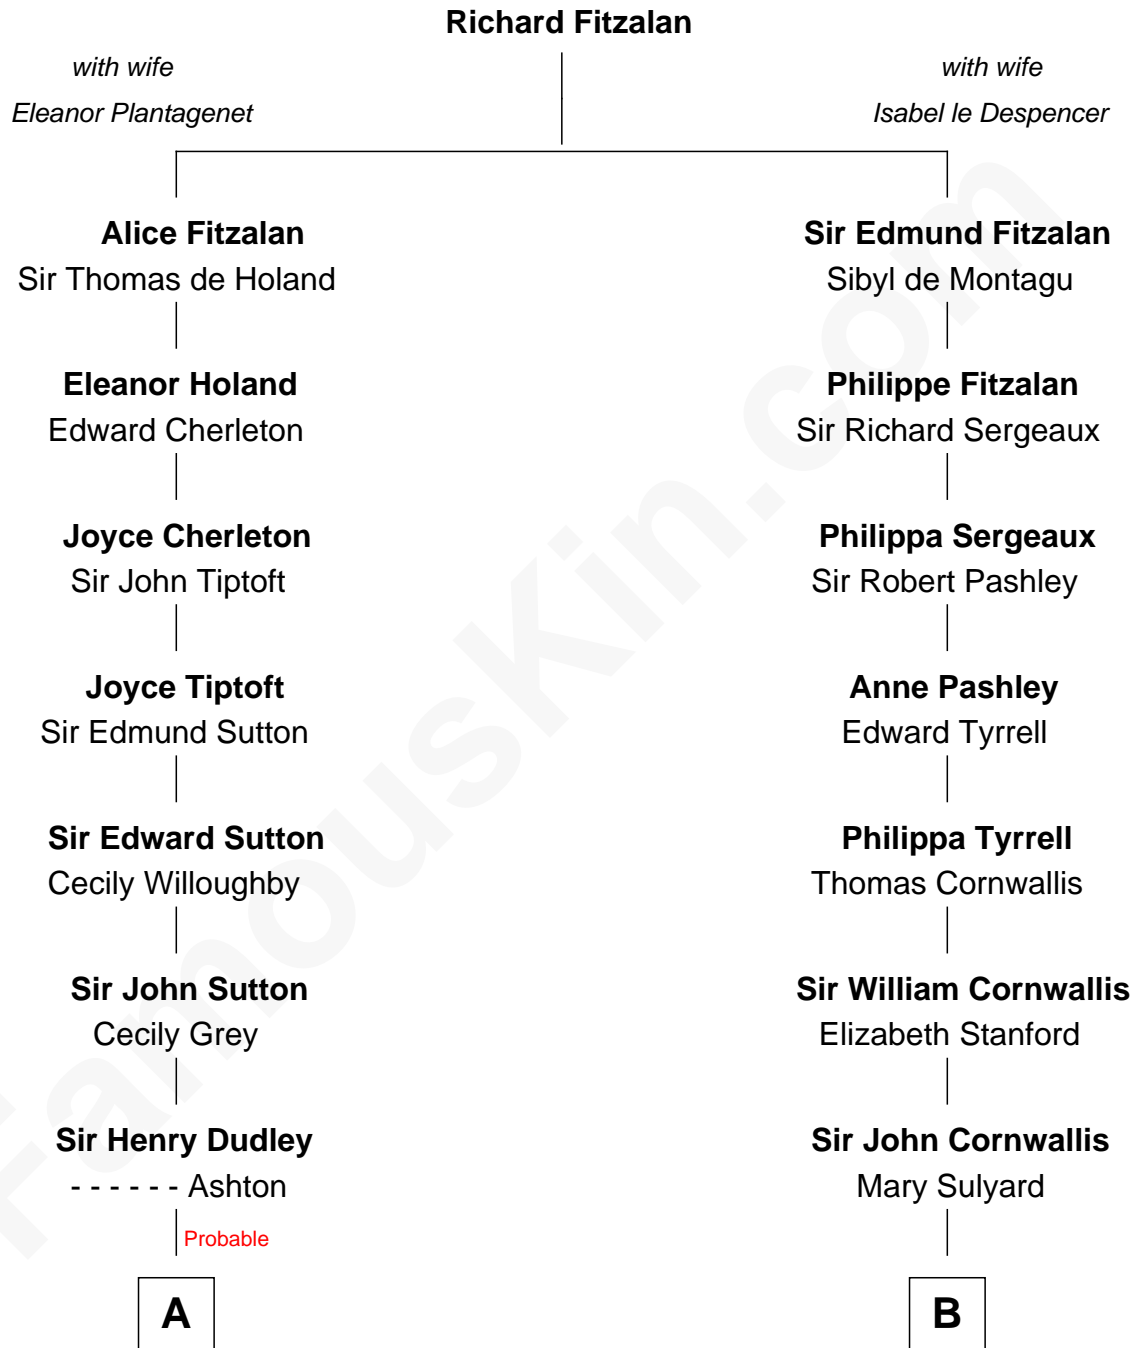

FamousKin.com

Relationship Chart of

John Cena

Movie Actor and WWE Pro Wrestler

17th cousin 4 times removed of

General James Longstreet

Confederate Army - U.S. Civil War

C