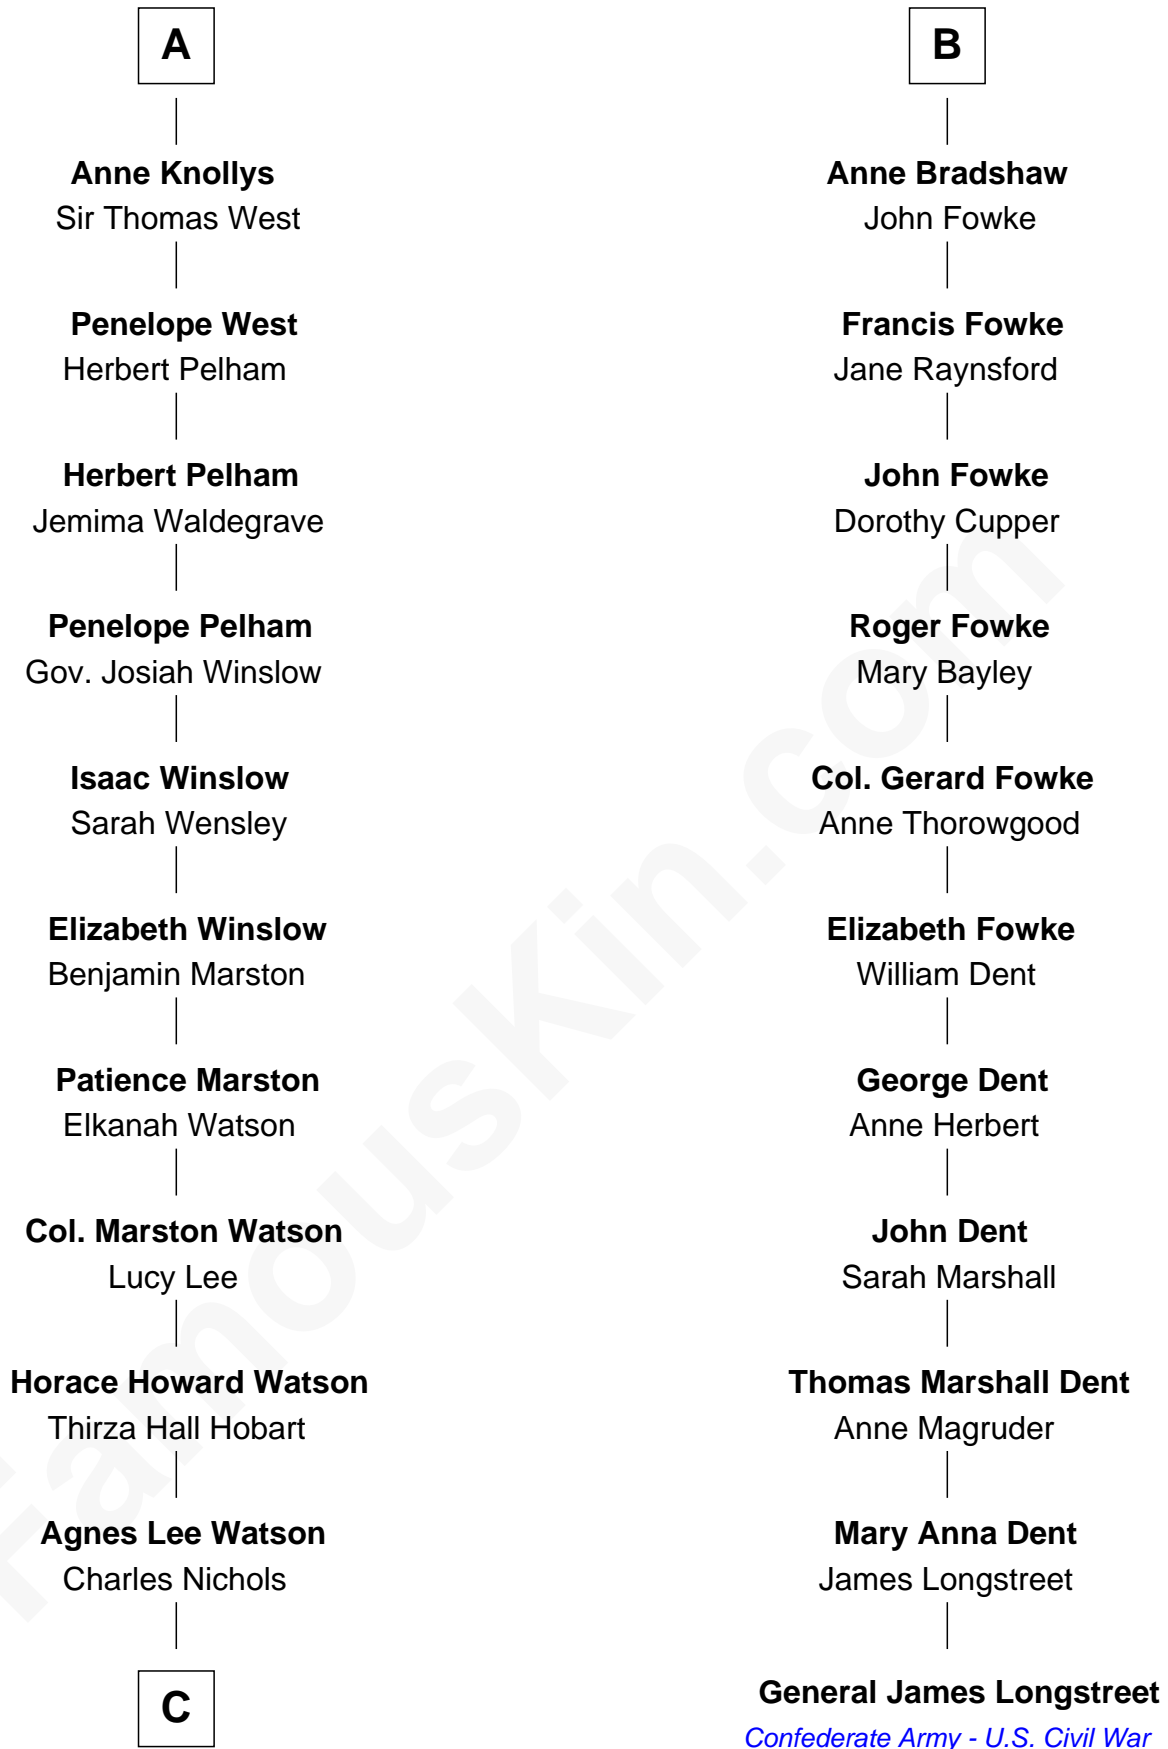

FamousKin.com

Relationship Chart of

John Cena

Movie Actor and WWE Pro Wrestler

17th cousin 4 times removed of

General James Longstreet

Confederate Army - U.S. Civil War

C

—
Charles H. Nichols

Martha Emma Dix

—
Charles Nichols

Julia Ellen Skelton

—
Natalie Nichols

Ulysses John Lupien

—
Carol Frances Lupien

John Joseph Cena