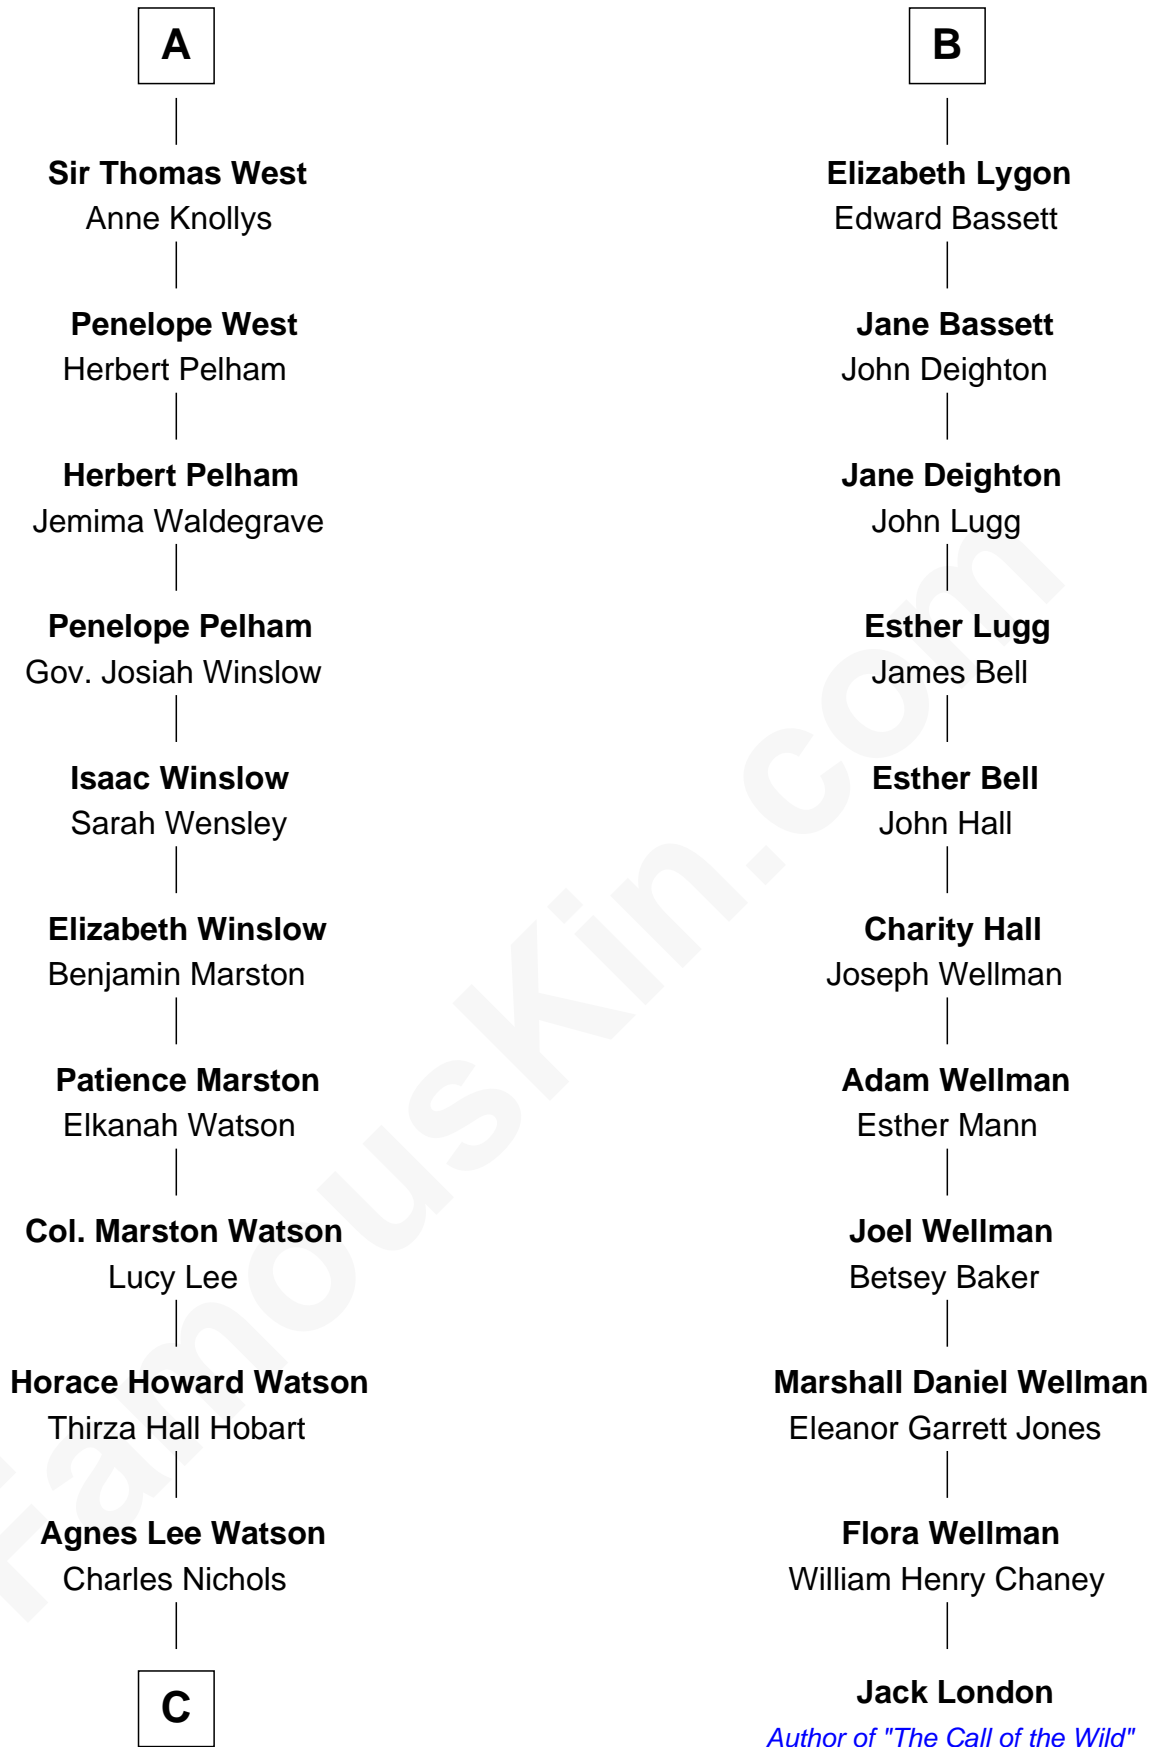

FamousKin.com

Relationship Chart of

John Cena

Movie Actor and WWE Pro Wrestler

17th cousin 4 times removed of

Jack London

Author of "The Call of the Wild"

John de Mowbray

Joan of Lancaster

C

—
Charles H. Nichols

Martha Emma Dix

—
Charles Nichols

Julia Ellen Skelton

—
Natalie Nichols

Ulysses John Lupien