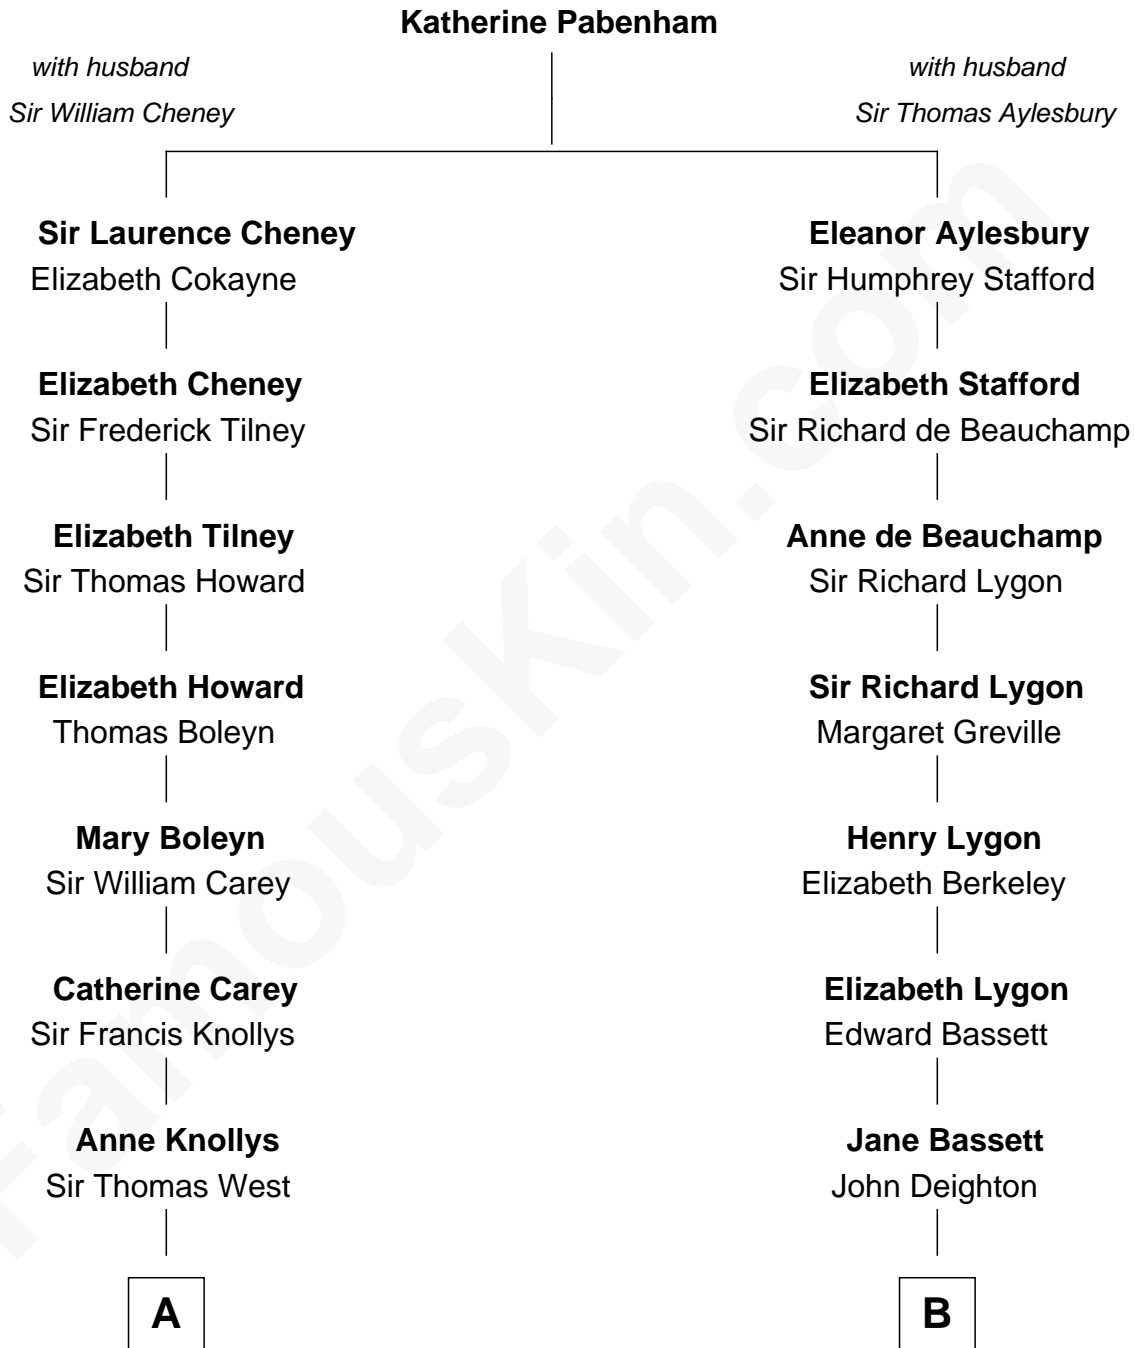

Jack London

Author of "The Call of the Wild"