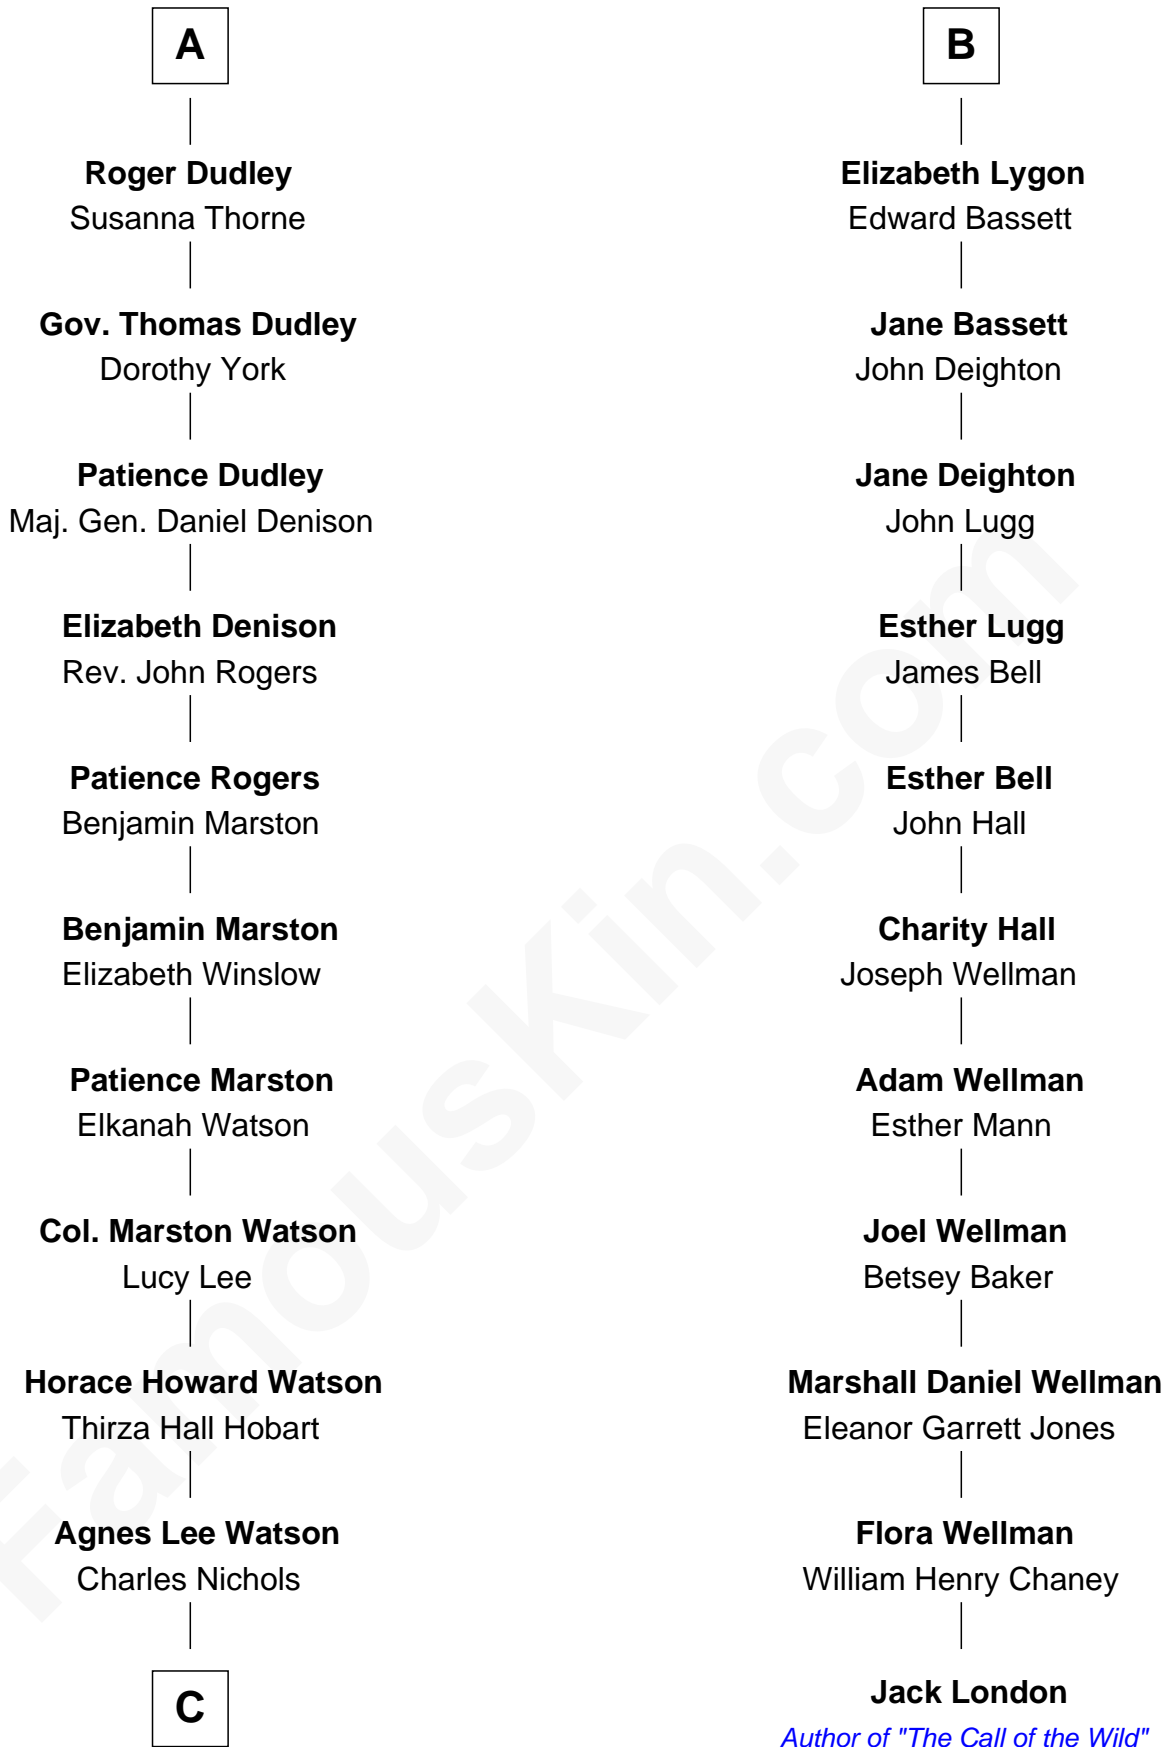

FamousKin.com

Relationship Chart of

John Cena

Movie Actor and WWE Pro Wrestler

17th cousin 4 times removed of

Jack London

Author of "The Call of the Wild"

C