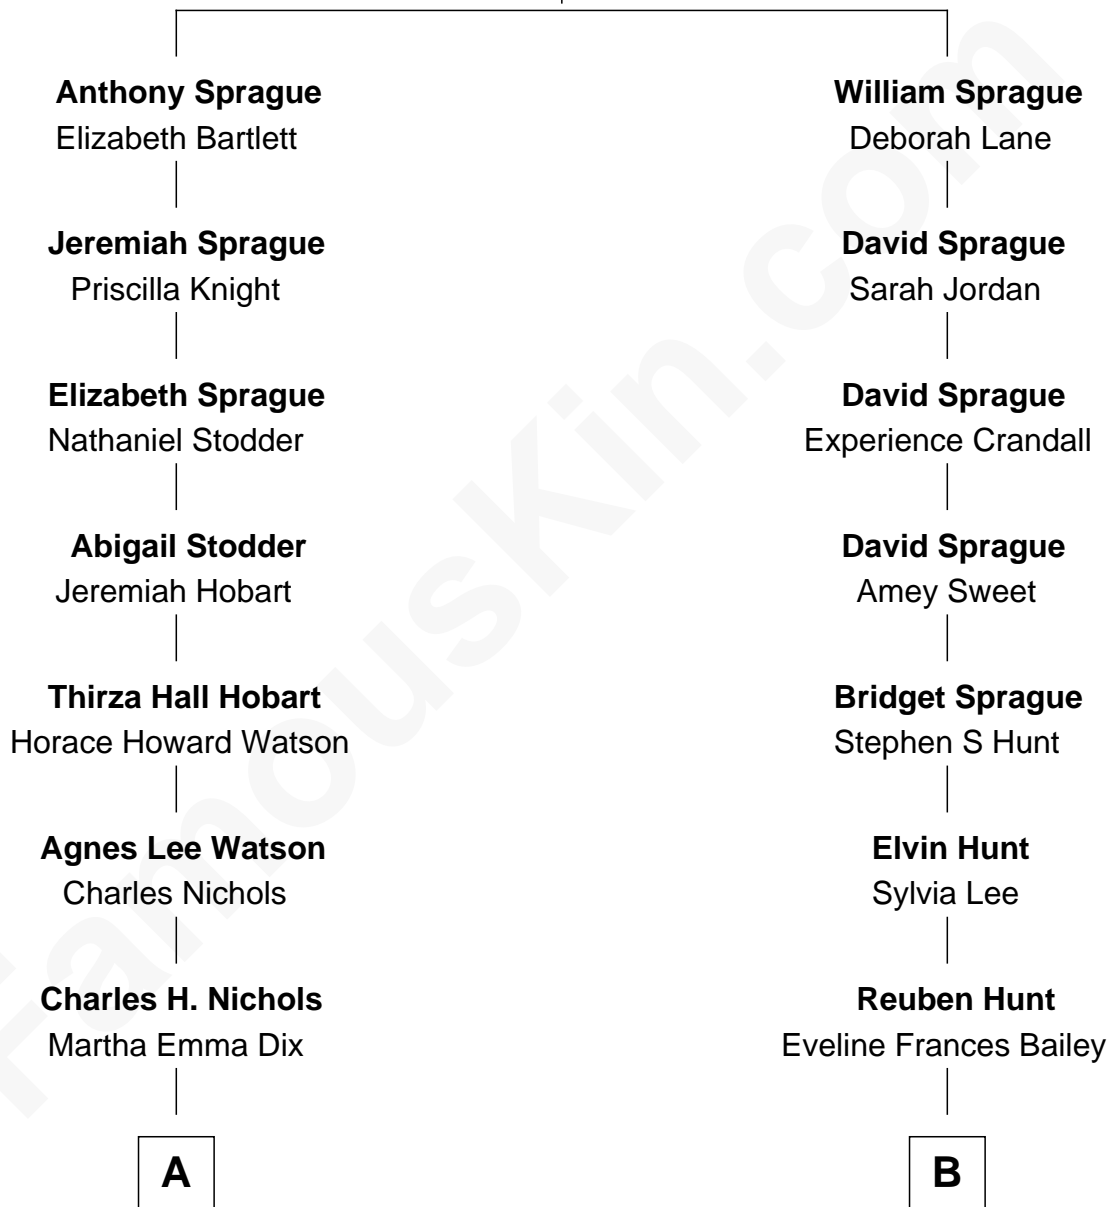

## Relationship Chart of

### John Cena

Movie Actor and WWE Pro Wrestler

9th cousin 1 time removed of

### Lucille Ball

TV Actress - "I Love Lucy"

**William Sprague**  
Millicent Eames

**A**

**Charles Nichols**  
Julia Ellen Skelton

**Natalie Nichols**  
Ulysses John Lupien

**Carol Frances Lupien**  
John Joseph Cena