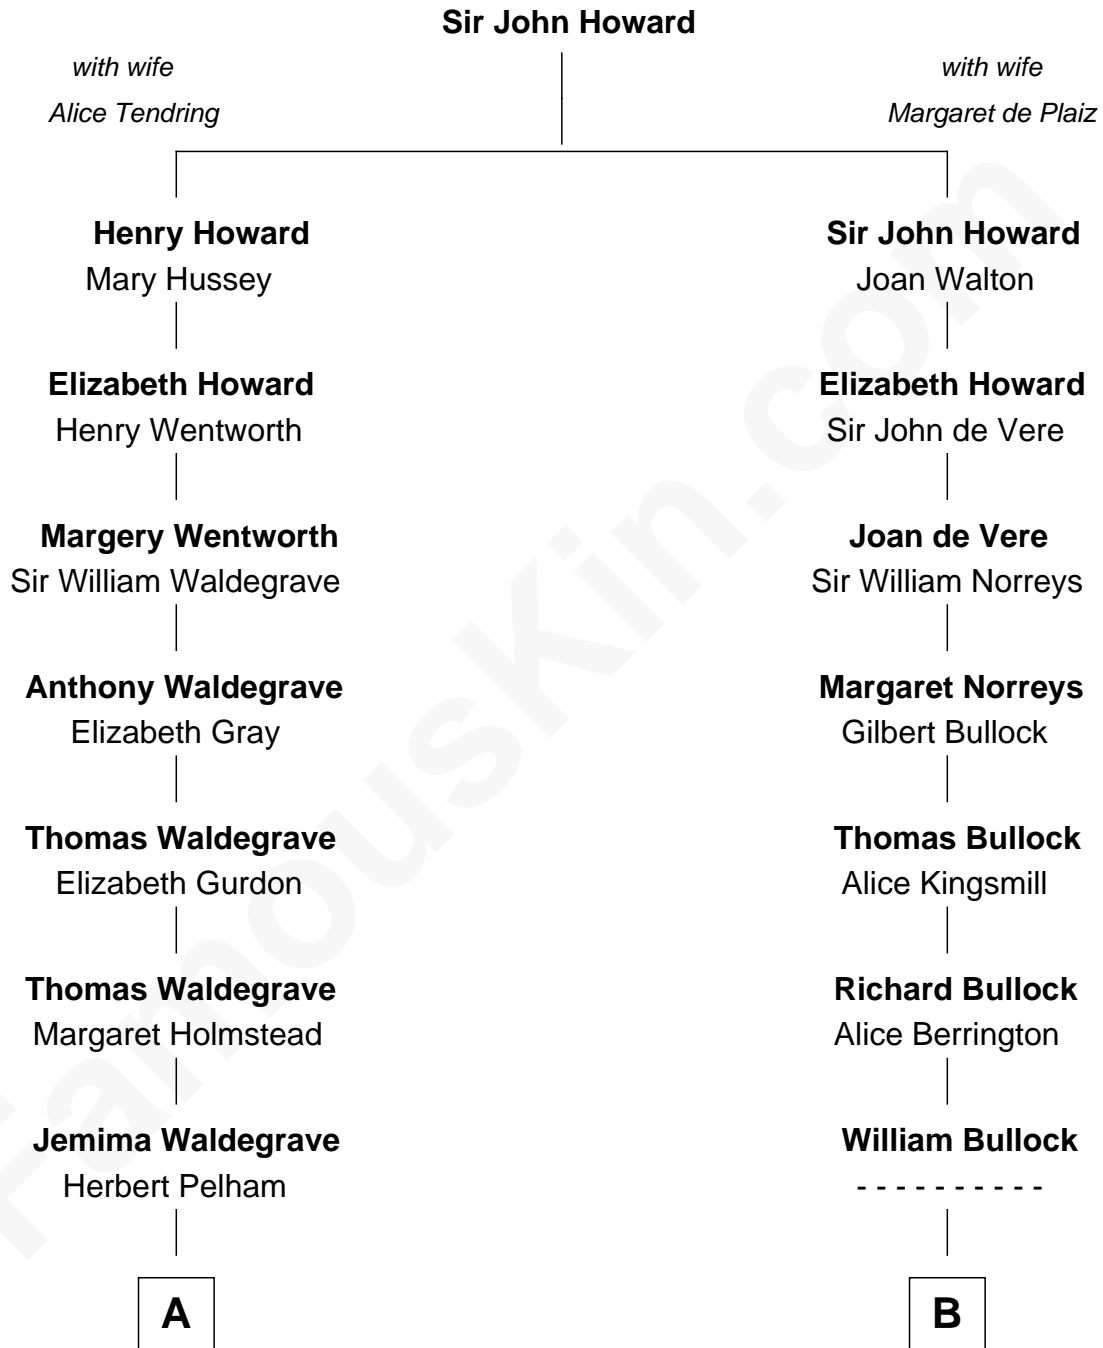

FamousKin.com

Relationship Chart of

John Cena

Movie Actor and WWE Pro Wrestler

18th cousin 2 times removed of

Brian Wilson

Co-Founder of The Beach Boys

C