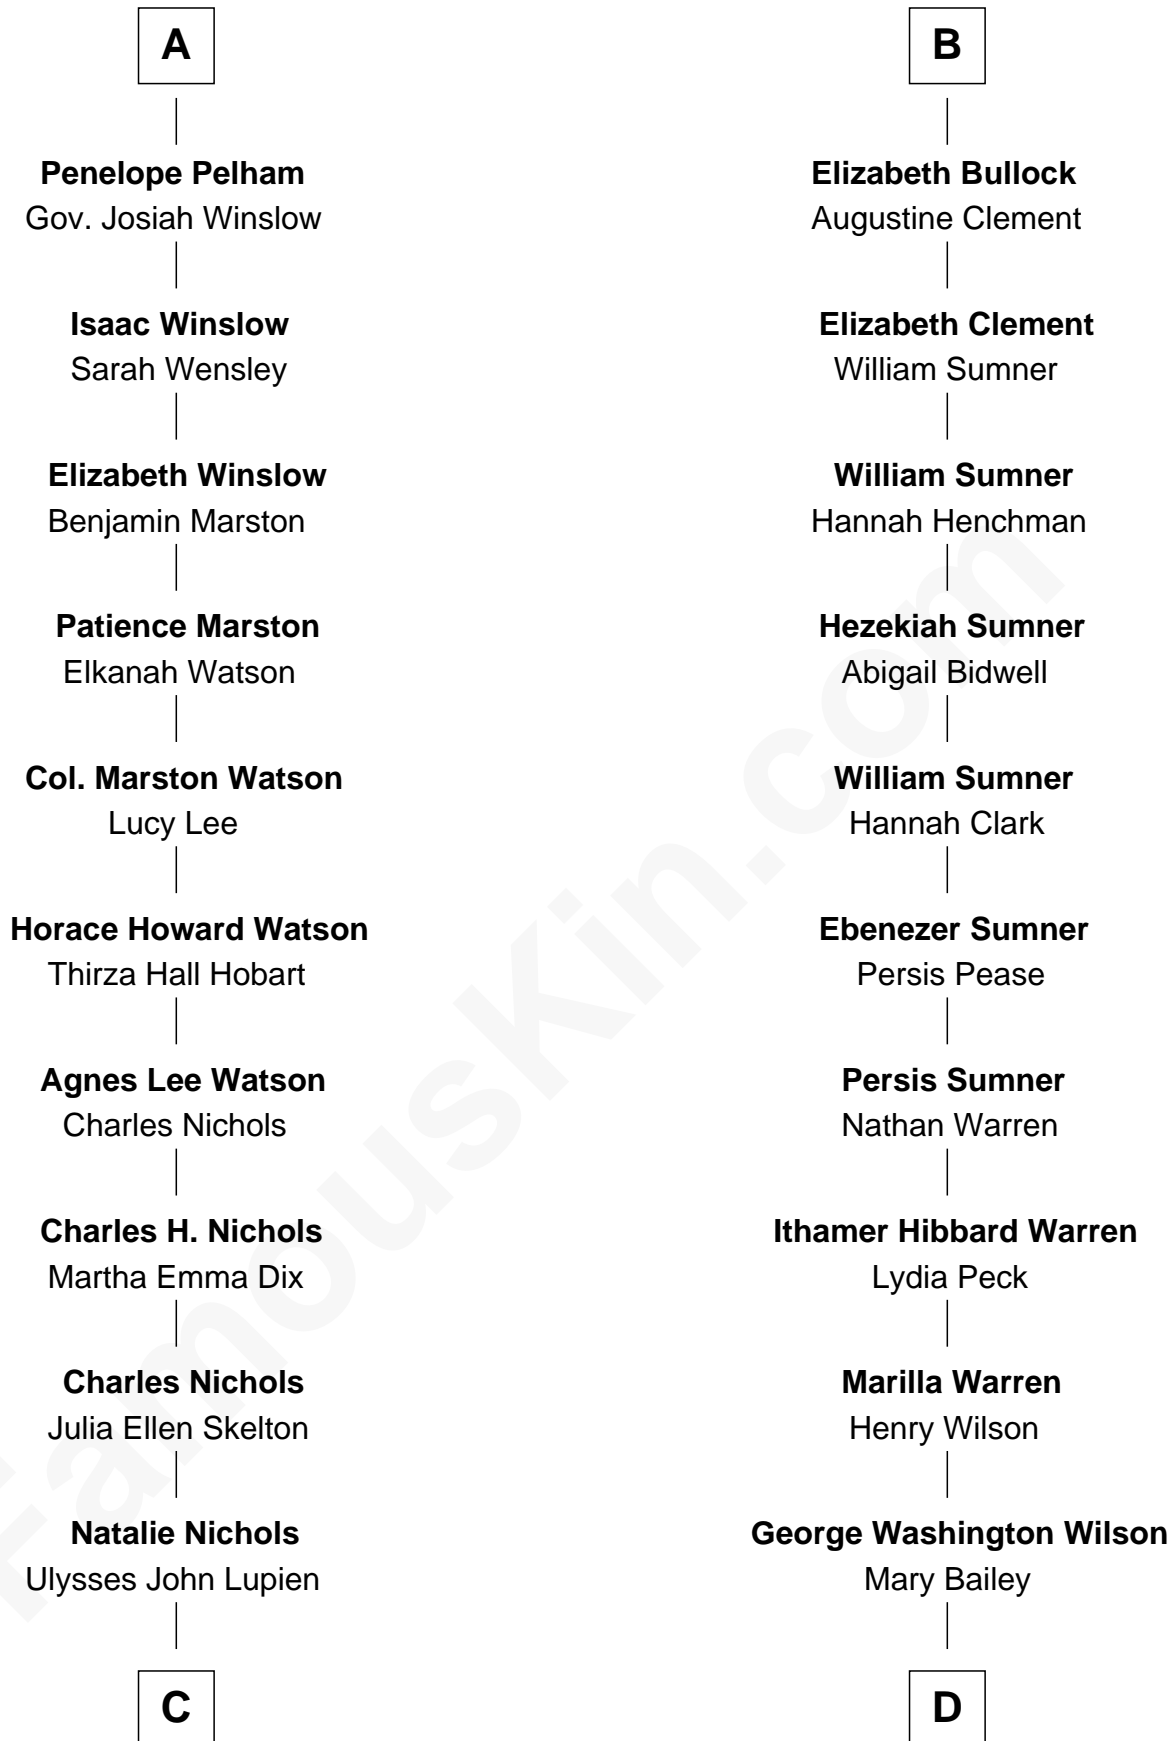

FamousKin.com

Relationship Chart of

John Cena

Movie Actor and WWE Pro Wrestler

18th cousin 2 times removed of

Brian Wilson

Co-Founder of The Beach Boys

C

Carol Frances Lupien

John Joseph Cena

John Cena

Actor and Pro Wrestler

D

William Henry Wilson

Alta Lenora Chitwood

William Coral Wilson