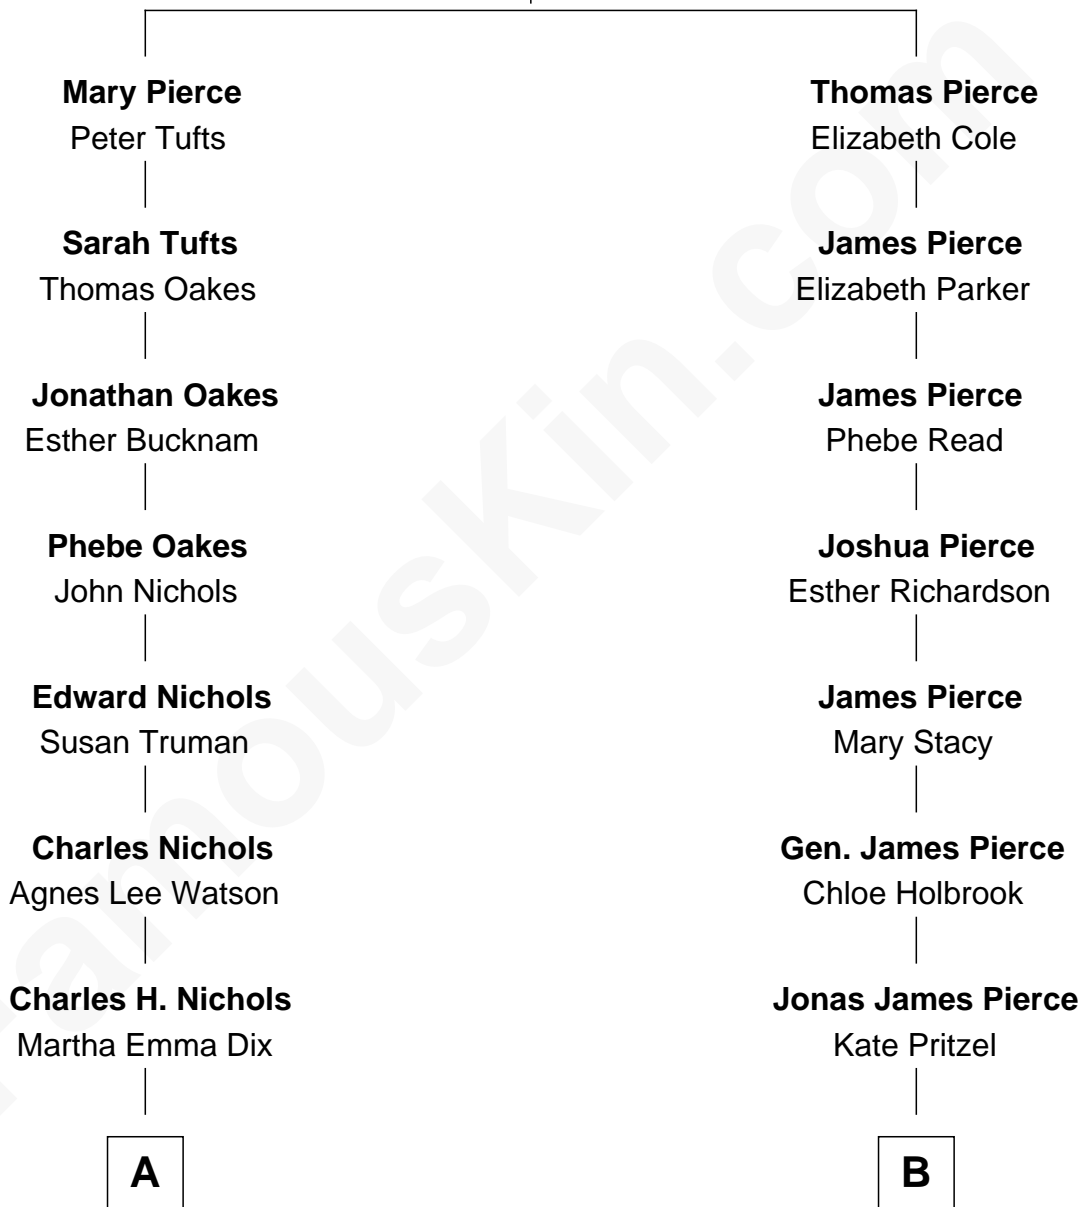

FamousKin.com Relationship Chart of

John Cena

Movie Actor and WWE Pro Wrestler

10th cousin of

Jeb Bush

43rd Governor of Florida

Thomas Pierce
Elizabeth - - - - -

A

Charles Nichols
Julia Ellen Skelton

Natalie Nichols
Ulysses John Lupien

Carol Frances Lupien
John Joseph Cena

John Cena
Actor and Pro Wrestler

B

Scott Pierce
Mabel Marvin

Marvin Pierce
Pauline Robinson

Barbara Pierce
George Herbert Walker Bush