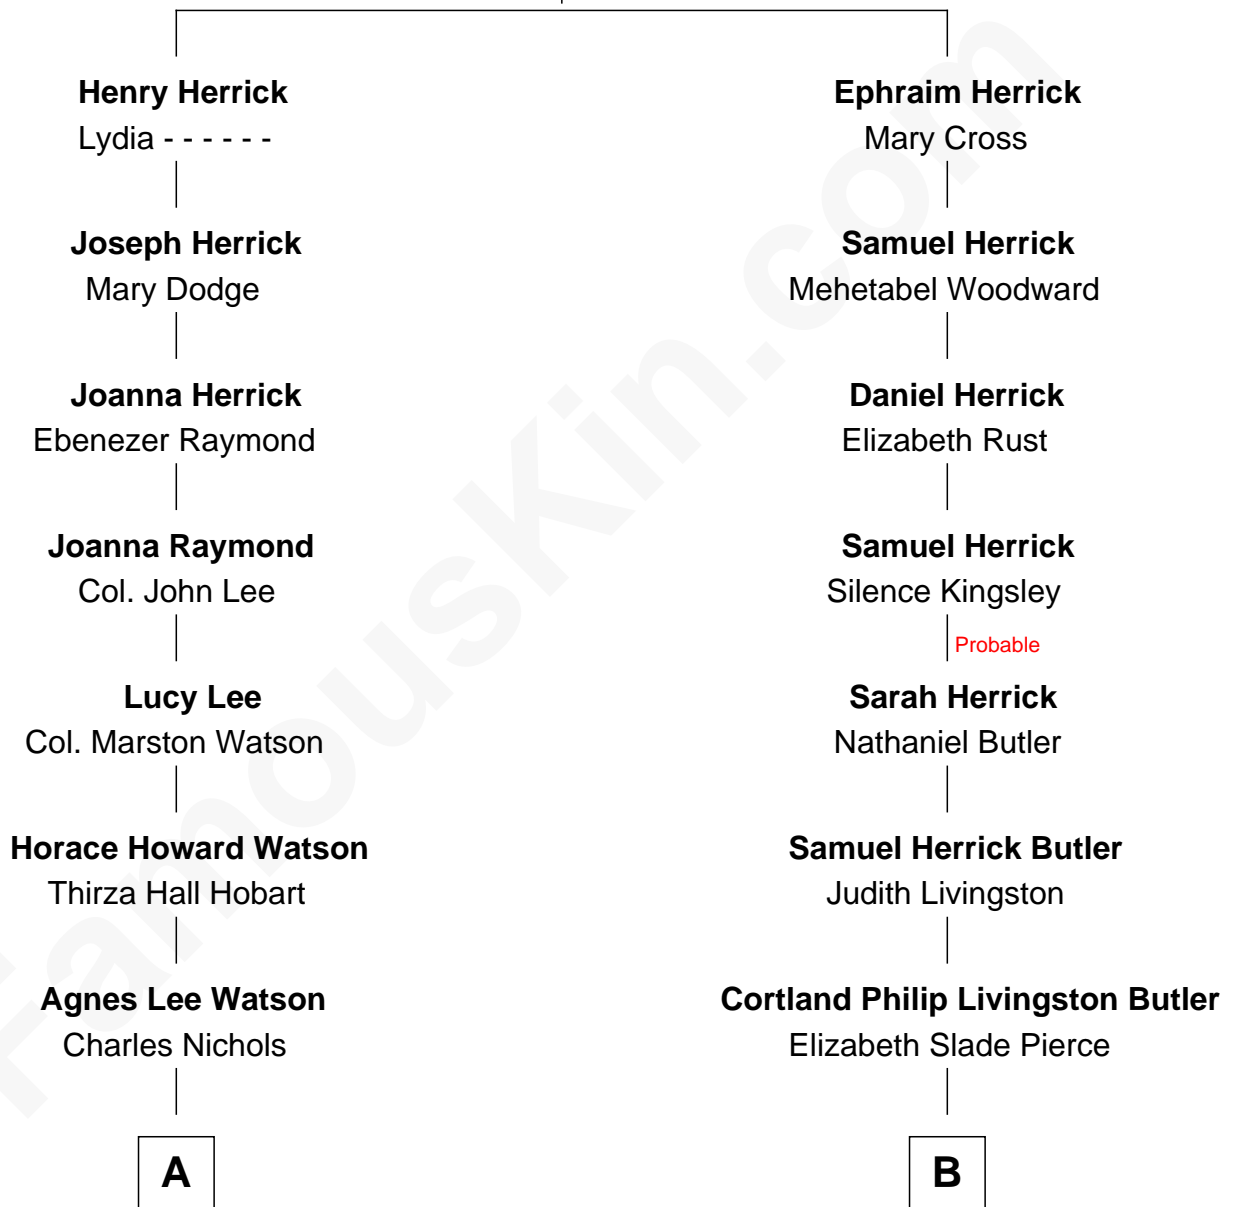

FamousKin.com

Relationship Chart of

John Cena

Movie Actor and WWE Pro Wrestler

11th cousin of

Jeb Bush

43rd Governor of Florida

Henry Herrick
Edith Laskin

A

Charles H. Nichols

Martha Emma Dix

Charles Nichols

Julia Ellen Skelton

Natalie Nichols

Ulysses John Lupien

Carol Frances Lupien

John Joseph Cena

John Cena

Actor and Pro Wrestler

B

Mary Elizabeth Butler

Robert Emmet Sheldon

Flora Sheldon

Samuel Prescott Bush