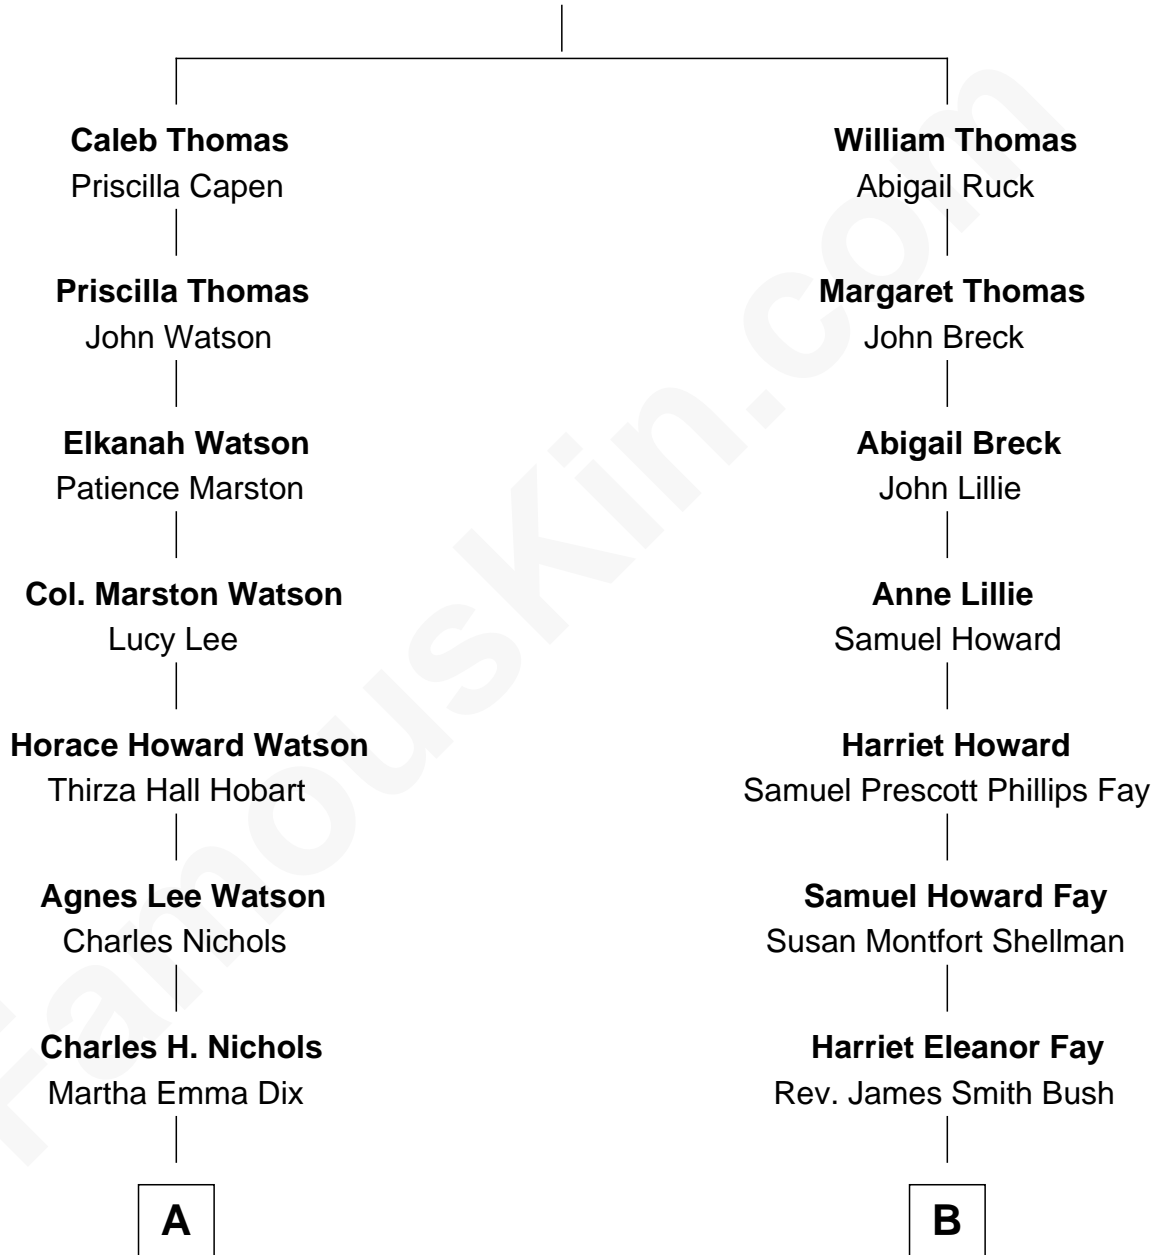

# FamousKin.com Relationship Chart of

**John Cena**

*Movie Actor and WWE Pro Wrestler*

10th cousin of

**Jeb Bush**

*43rd Governor of Florida*

**Nathaniel Thomas**

Deborah Jacob

**A**

**Charles Nichols**  
Julia Ellen Skelton

**Natalie Nichols**  
Ulysses John Lupien

**Carol Frances Lupien**  
John Joseph Cena

**John Cena**  
*Actor and Pro Wrestler*

**B**

**Samuel Prescott Bush**  
Flora Sheldon