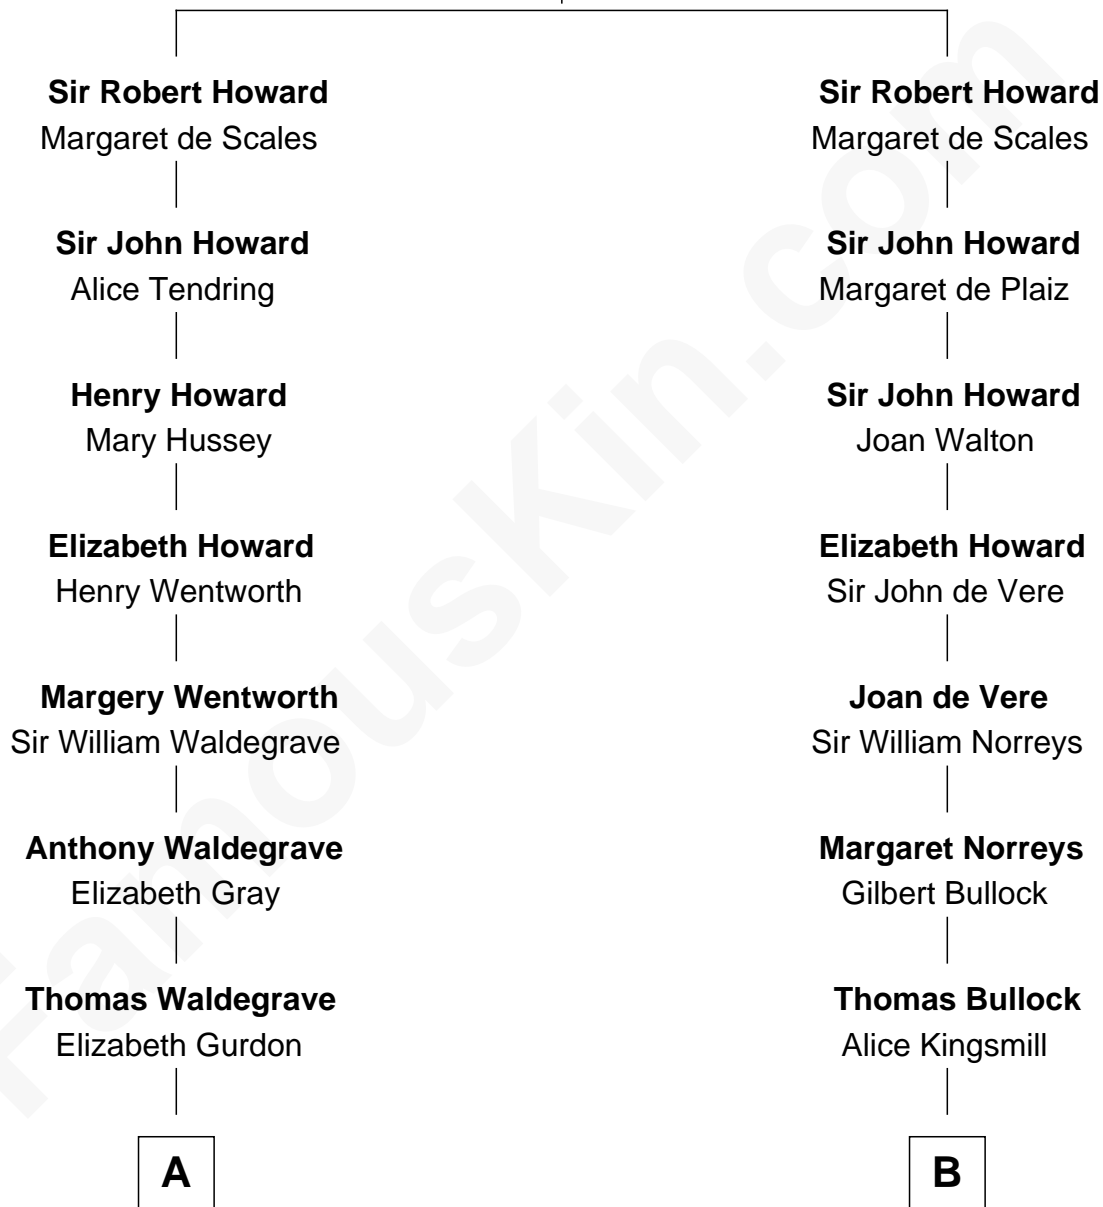

# FamousKin.com Relationship Chart of

**John Cena**

*Movie Actor and WWE Pro Wrestler*

20th cousin 1 time removed of

**Jeb Bush**

*43rd Governor of Florida*

**Sir John Howard**

Alice de Bois