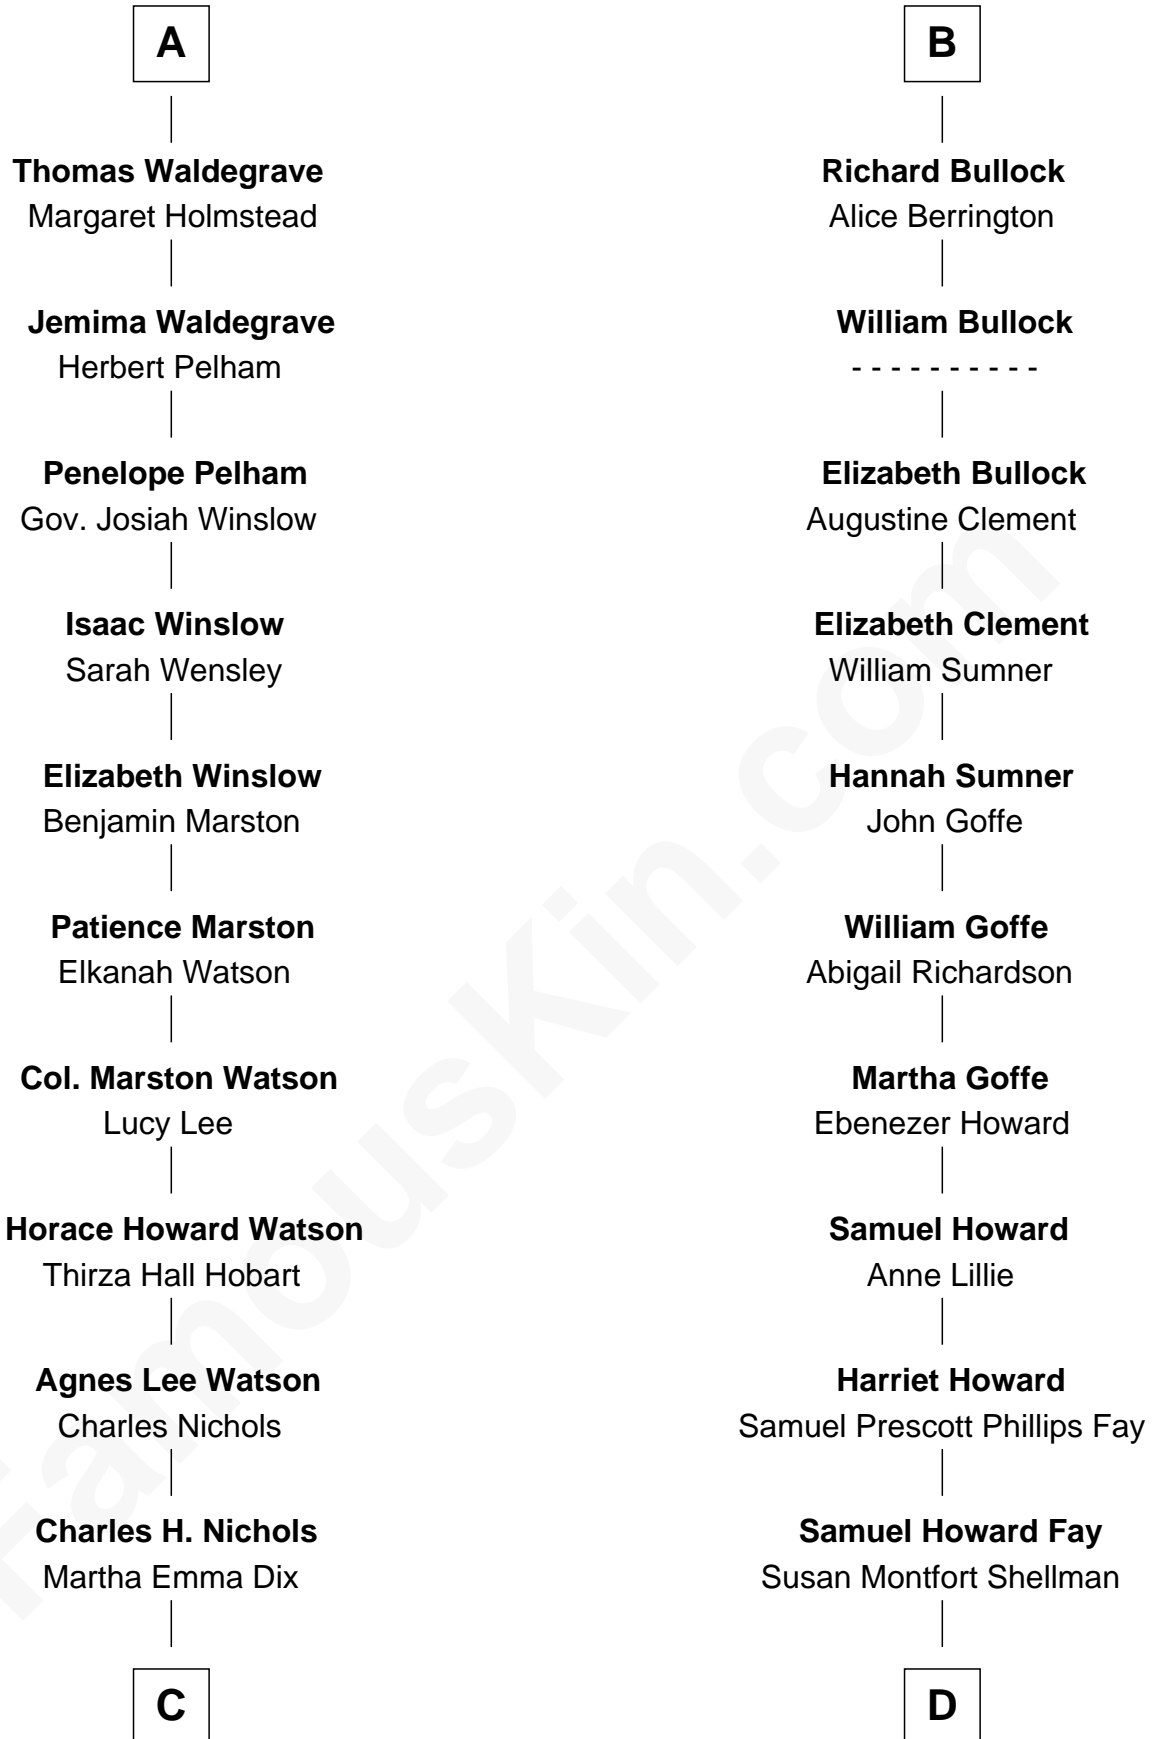

# FamousKin.com Relationship Chart of

**John Cena**

*Movie Actor and WWE Pro Wrestler*

20th cousin 1 time removed of

**Jeb Bush**

*43rd Governor of Florida*

**Sir John Howard**

Alice de Bois

**C**

**Charles Nichols**  
Julia Ellen Skelton

**Natalie Nichols**  
Ulysses John Lupien

**Carol Frances Lupien**  
John Joseph Cena

**John Cena**  
*Actor and Pro Wrestler*

**D**

**Harriet Eleanor Fay**  
Rev. James Smith Bush

**Samuel Prescott Bush**  
Flora Sheldon

**Prescott Sheldon Bush**  
Dorothy Wear Walker

**George Herbert Walker Bush**  
Barbara Pierce

**Jeb Bush**  
*43rd Governor of Florida*