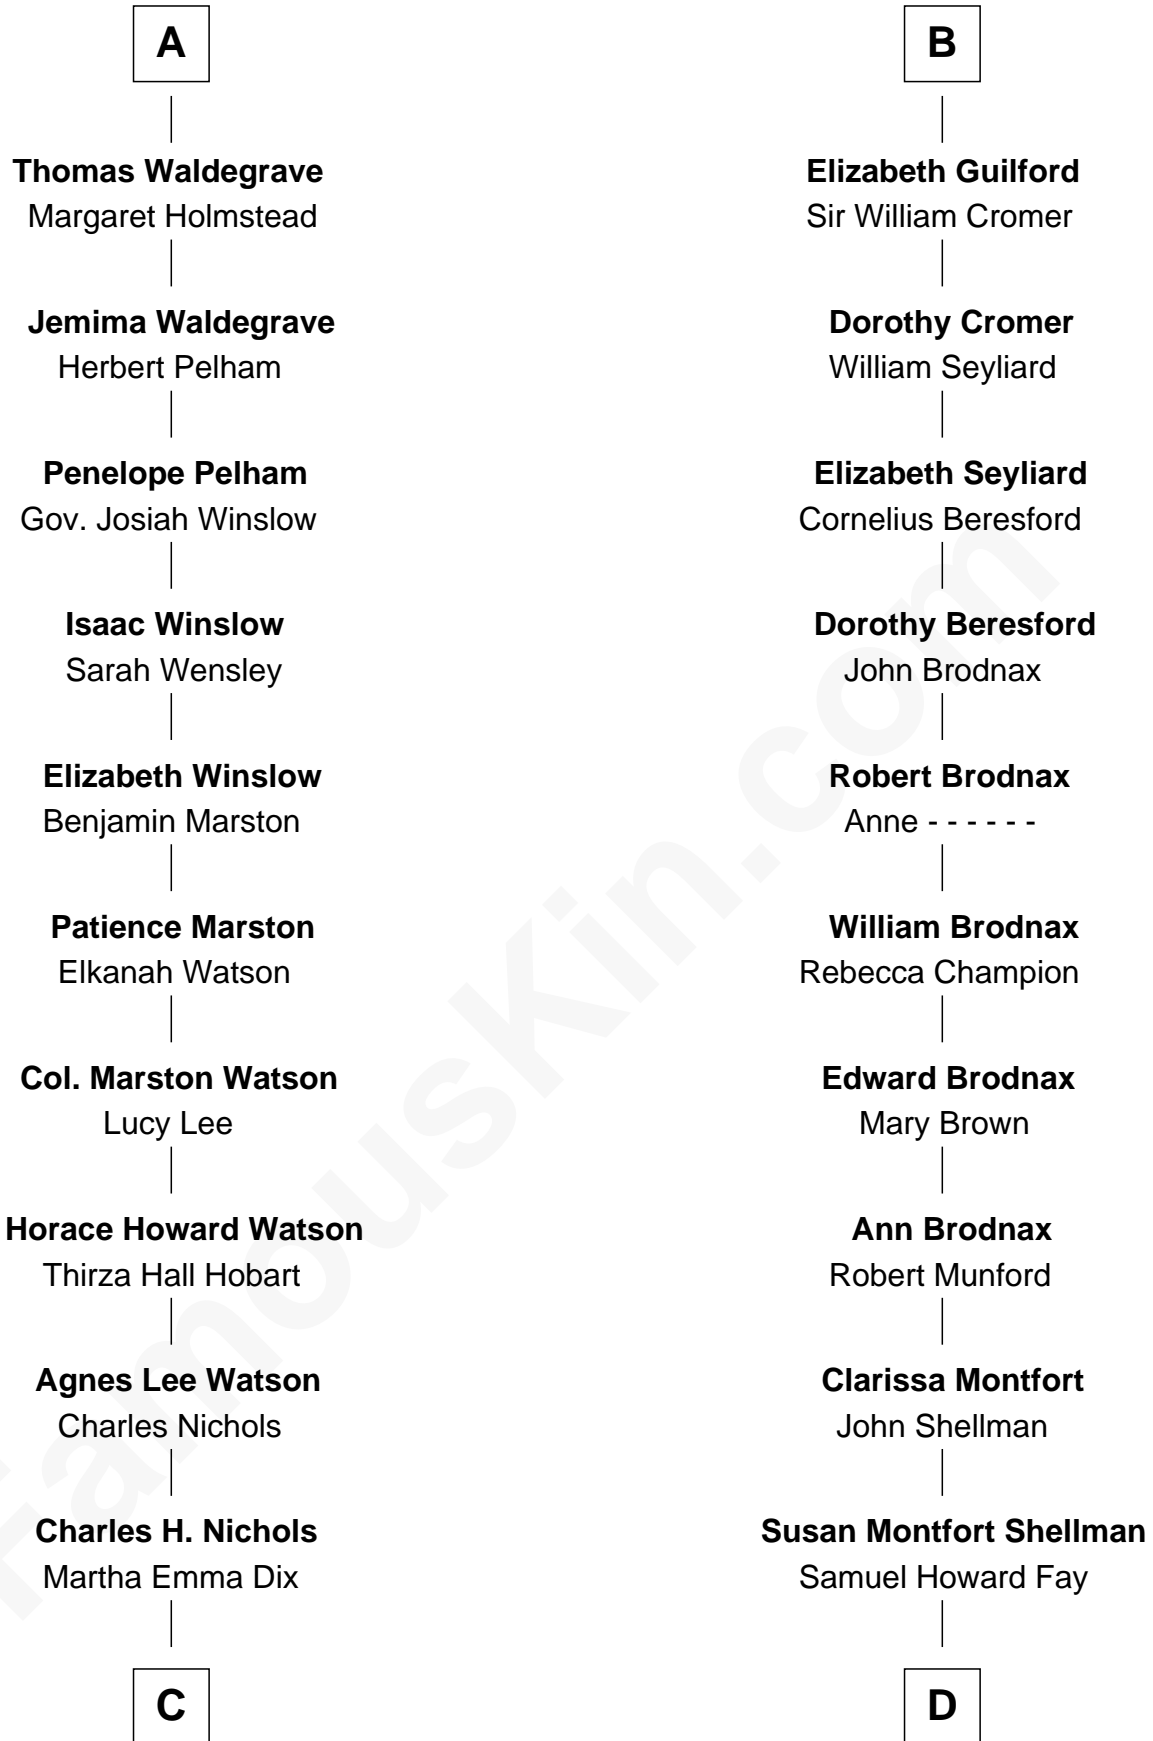

## Relationship Chart of

### John Cena

*Movie Actor and WWE Pro Wrestler*

20th cousin 1 time removed of

### Jeb Bush

*43rd Governor of Florida*

**William Mylde**

-----

**C**

**Charles Nichols**  
Julia Ellen Skelton

**Natalie Nichols**  
Ulysses John Lupien

**Carol Frances Lupien**  
John Joseph Cena

**John Cena**  
*Actor and Pro Wrestler*

**D**

**Harriet Eleanor Fay**  
Rev. James Smith Bush

**Samuel Prescott Bush**  
Flora Sheldon

**Prescott Sheldon Bush**  
Dorothy Wear Walker

**George Herbert Walker Bush**  
Barbara Pierce