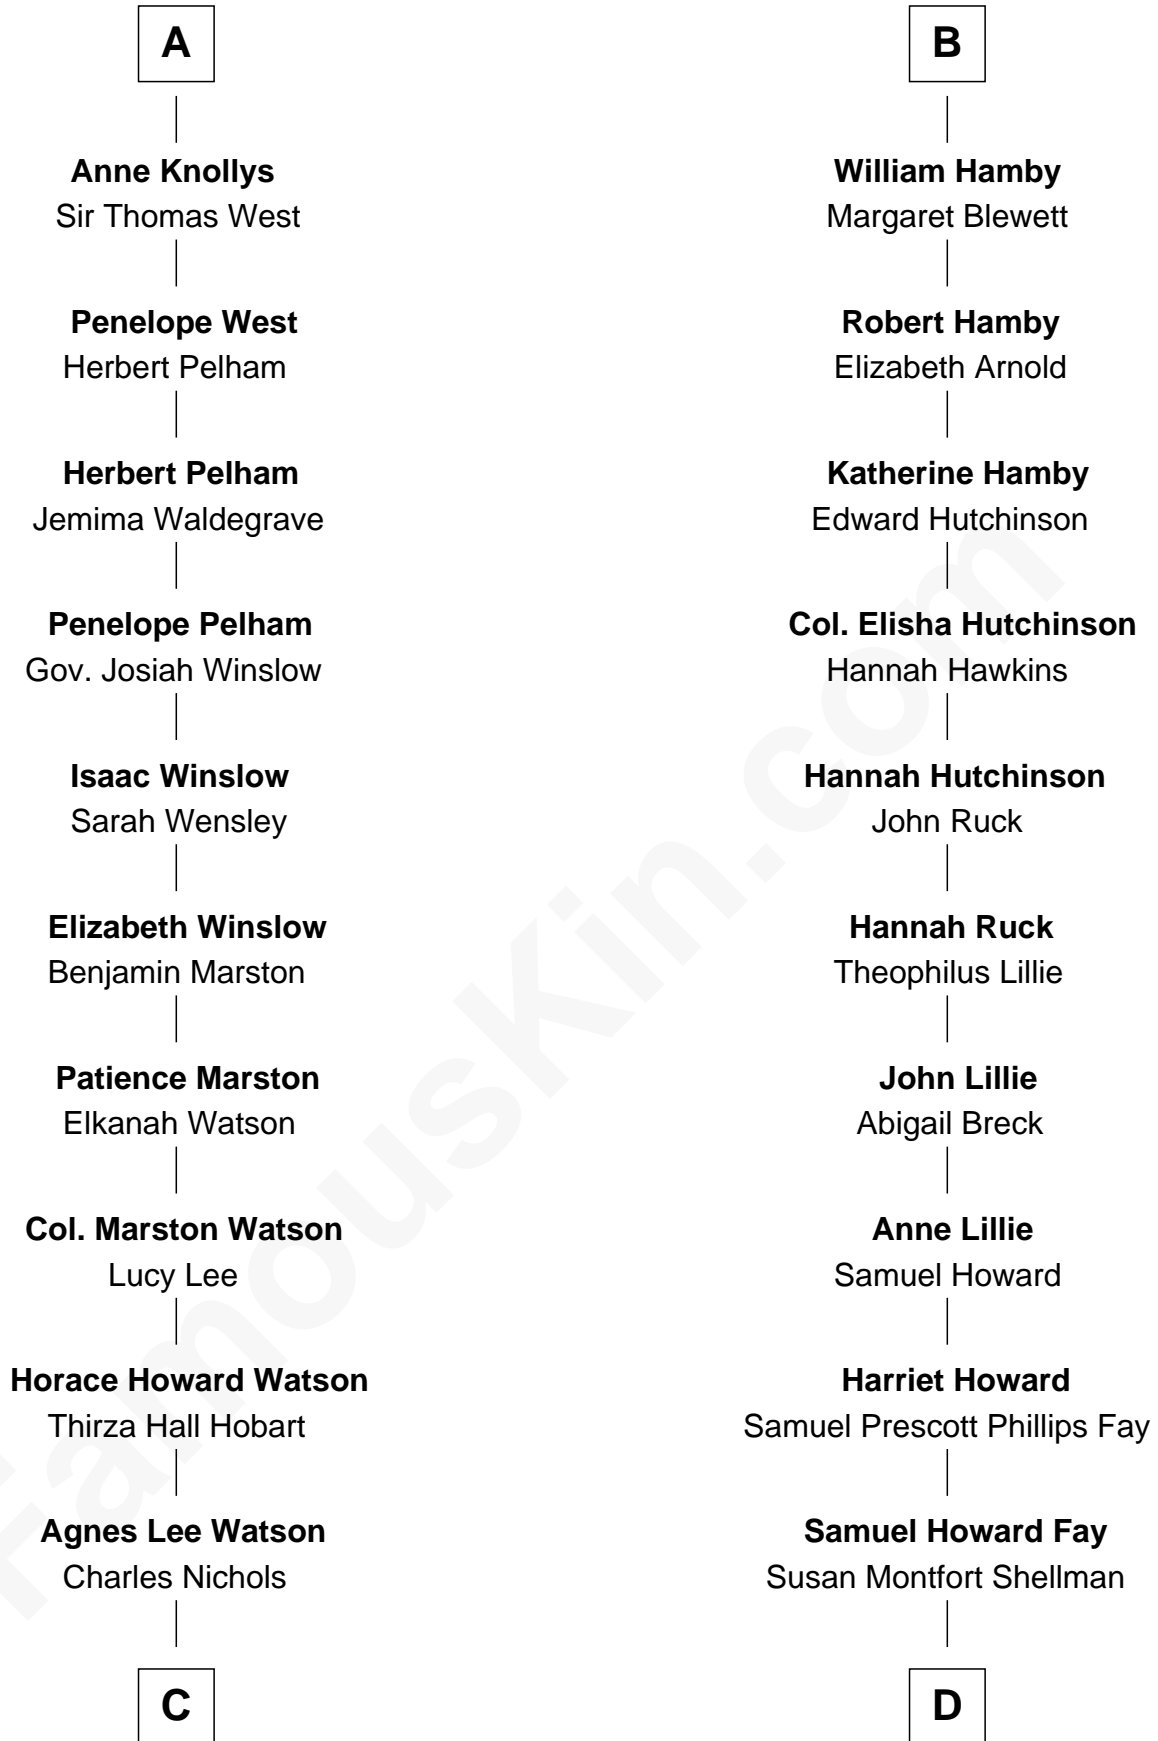

FamousKin.com Relationship Chart of

John Cena

Movie Actor and WWE Pro Wrestler

21st cousin of

Jeb Bush

43rd Governor of Florida

John de Welles

Maud de Roos