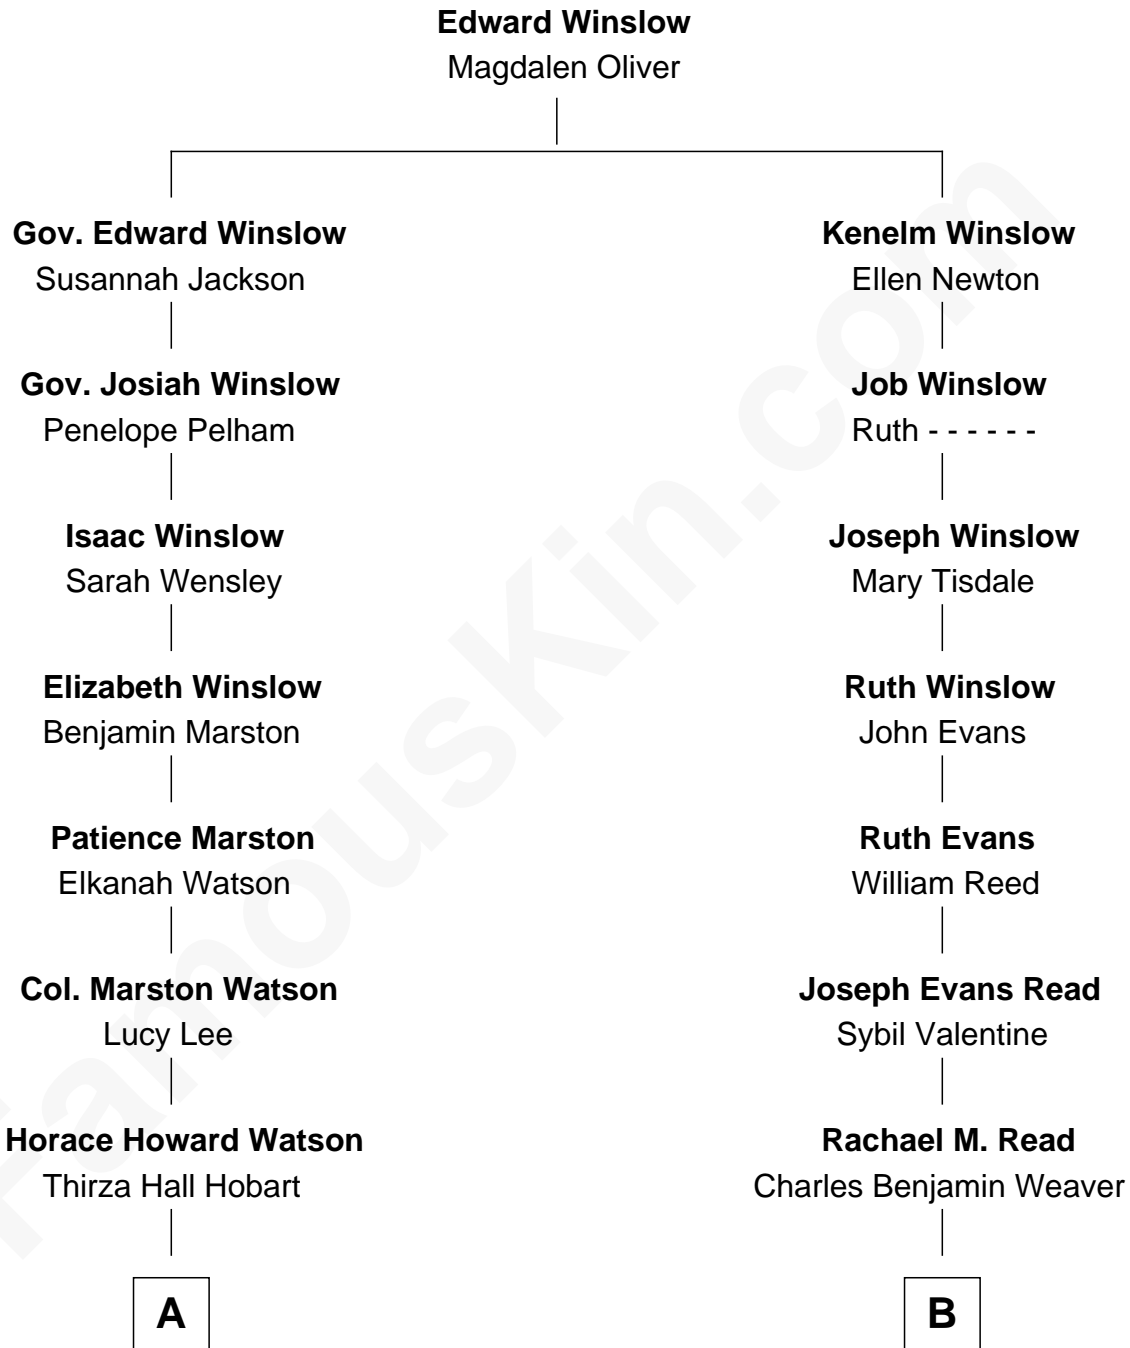

FamousKin.com

Relationship Chart of

John Cena

Movie Actor and WWE Pro Wrestler

10th cousin 2 times removed of

Sigourney Weaver
Movie Actress

A

Agnes Lee Watson