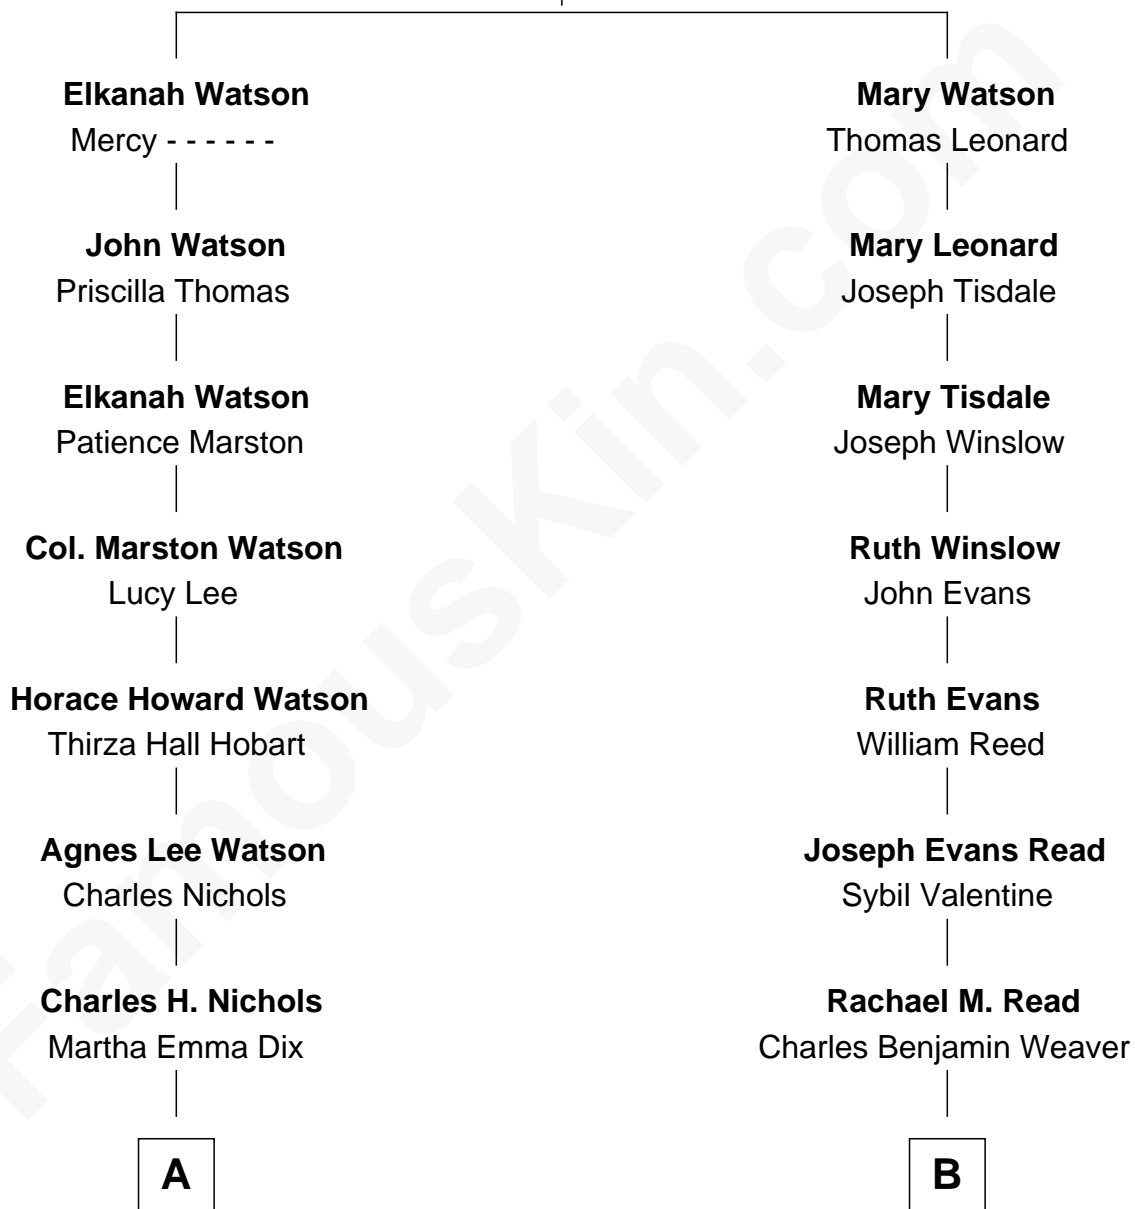

# FamousKin.com Relationship Chart of

**John Cena**

*Movie Actor and WWE Pro Wrestler*

10th cousin of

**Sigourney Weaver**

*Movie Actress*

**George Watson**

Phoebe Hicks

**A**

**Charles Nichols**  
Julia Ellen Skelton

**Natalie Nichols**  
Ulysses John Lupien

**Carol Frances Lupien**  
John Joseph Cena

**John Cena**  
*Actor and Pro Wrestler*

**B**

**Francis Milton Weaver**  
Jane Weaver Laffin

**Sylvester Laffin Weaver**  
Amabel Dixon

**Sylvester Laffin Weaver**  
Desiree Mary Lucy Hawkins

**Sigourney Weaver**  
*Movie Actress*