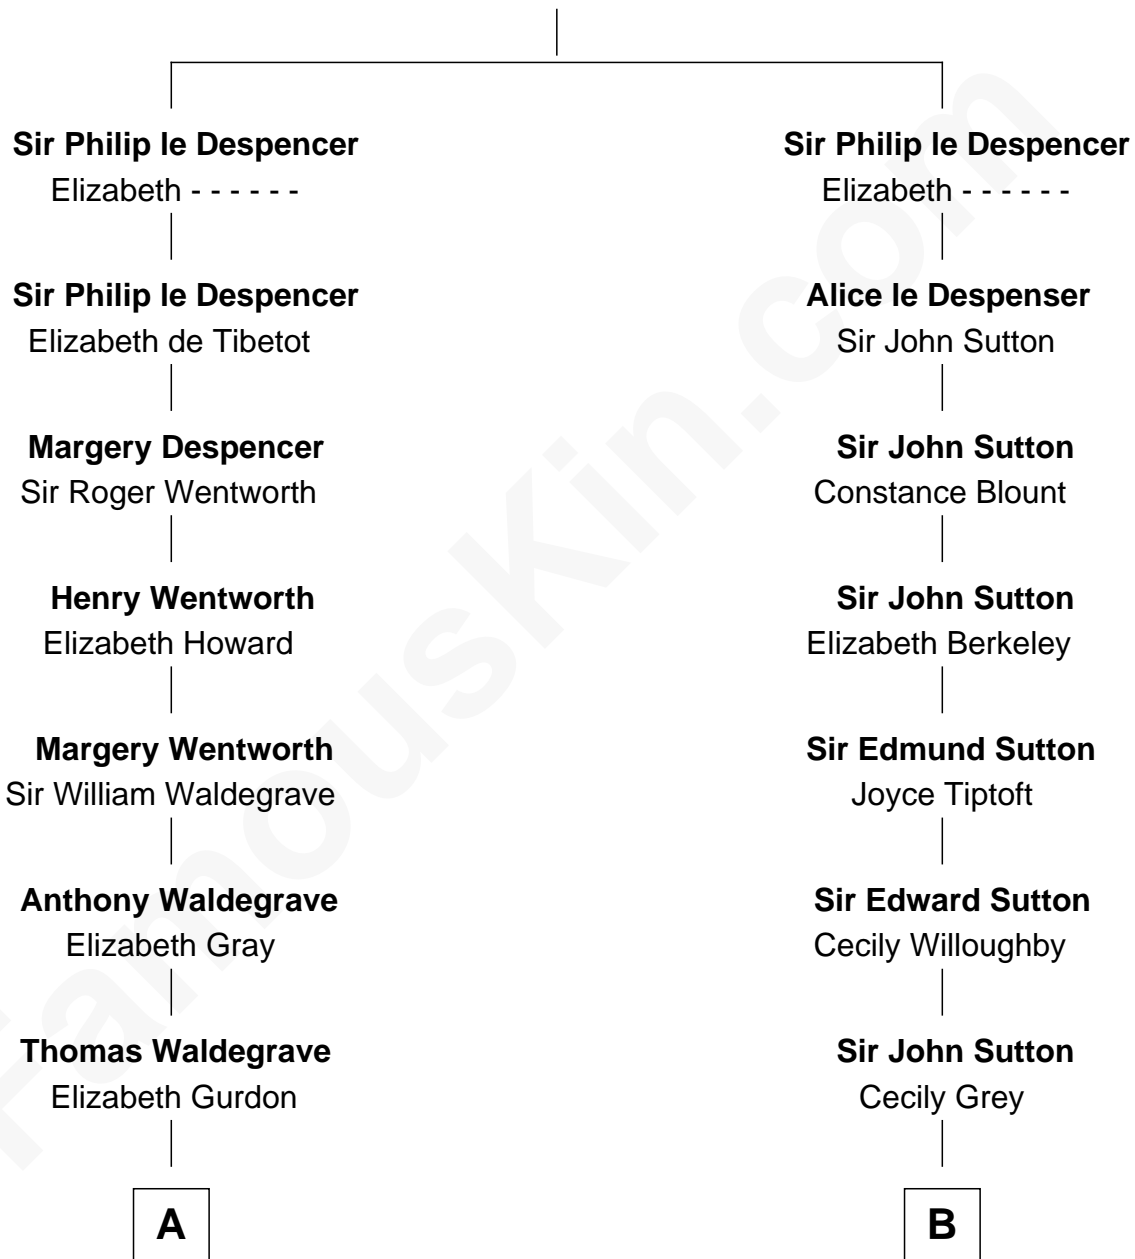

FamousKin.com

Relationship Chart of

John Cena

Movie Actor and WWE Pro Wrestler

17th cousin 3 times removed of

John Brown

American Abolitionist

Sir Philip le Despencer

Joan de Cobham

C

—
Charles Nichols
Julia Ellen Skelton

—
Natalie Nichols
Ulysses John Lupien

—
Carol Frances Lupien
John Joseph Cena

—
John Cena
Actor and Pro Wrestler

FamousKin.com