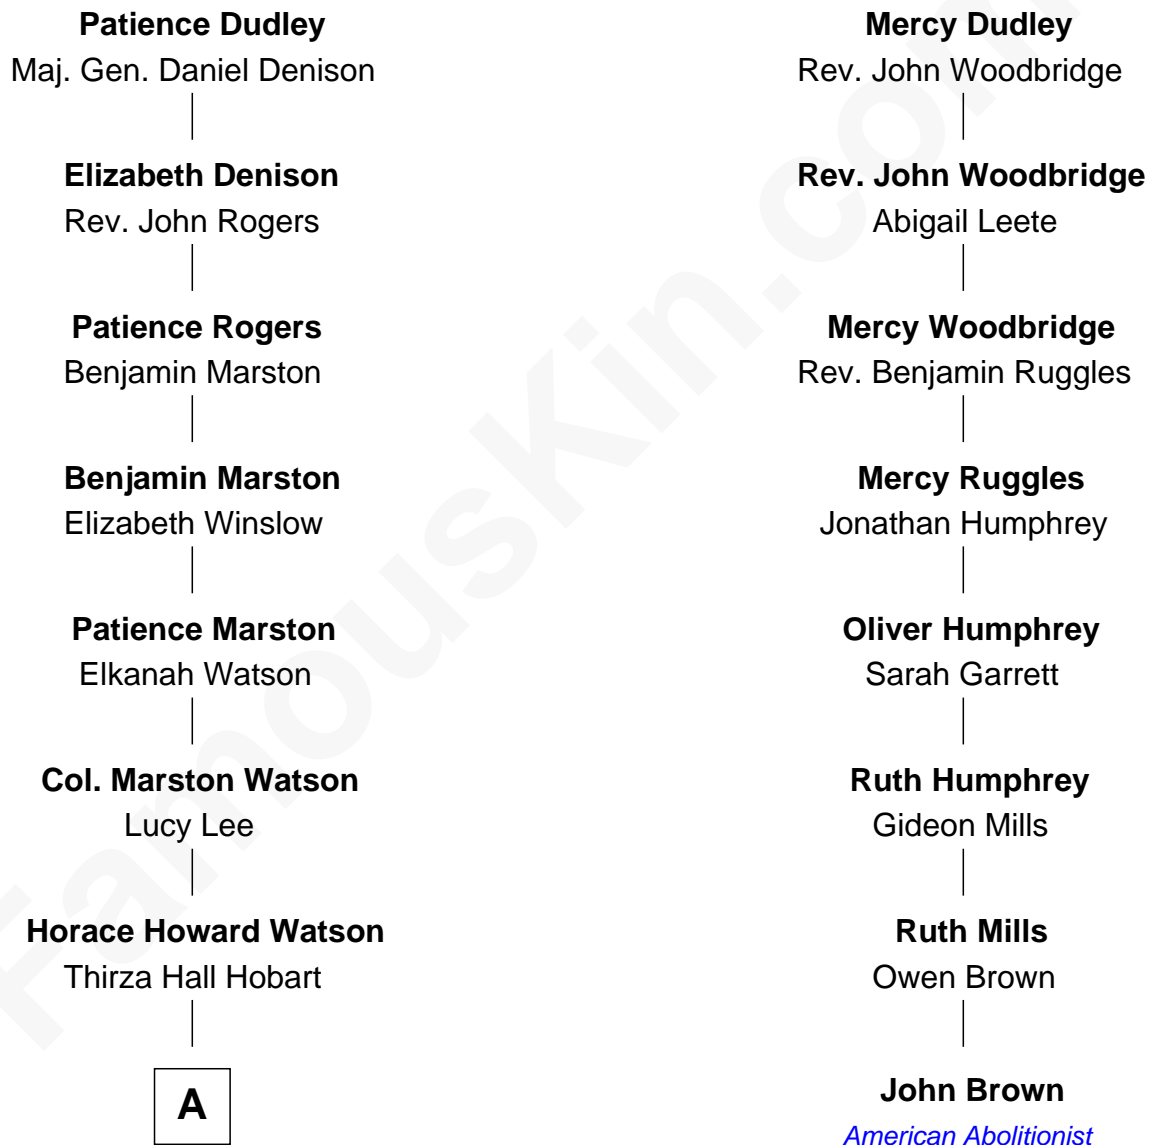

FamousKin.com

Relationship Chart of

John Cena

Movie Actor and WWE Pro Wrestler

7th cousin 5 times removed of

John Brown

American Abolitionist

Gov. Thomas Dudley

Dorothy York

A

—
Agnes Lee Watson

Charles Nichols

—
Charles H. Nichols

Martha Emma Dix

—
Charles Nichols

Julia Ellen Skelton