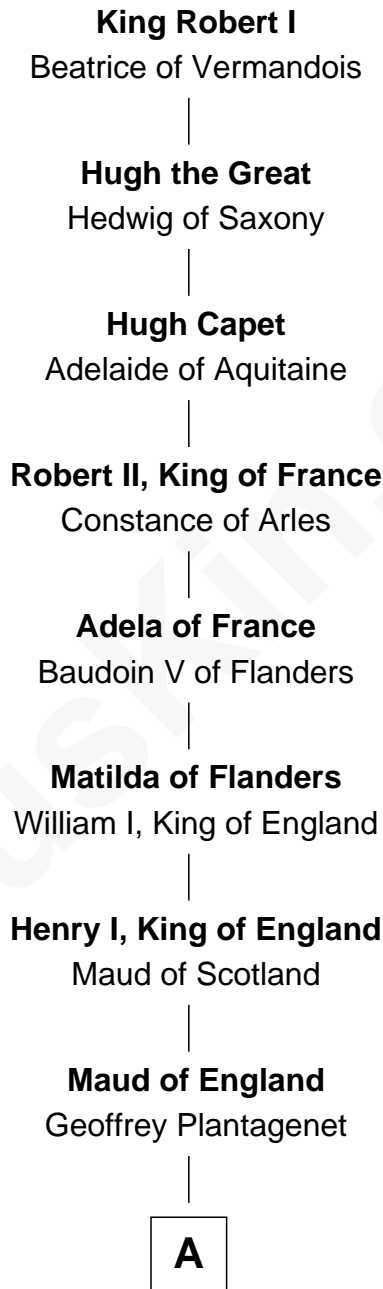

FamousKin.com

Relationship Chart of John Cena

Movie Actor and WWE Pro Wrestler

32nd Great-grandson of

King Robert I
King of France

A

Henry II, King of England

Eleanor of Aquitaine

John, King of England

Isabelle of Angoulême

Richard Plantagenet

Sir Richard of Cornwall

Joan -----

Joan of Cornwall

Sir John Howard

Sir John Howard

Alice de Bois

Sir Robert Howard

Margaret de Scales

Sir John Howard

Alice Tendring

Henry Howard

Mary Hussey

Elizabeth Howard