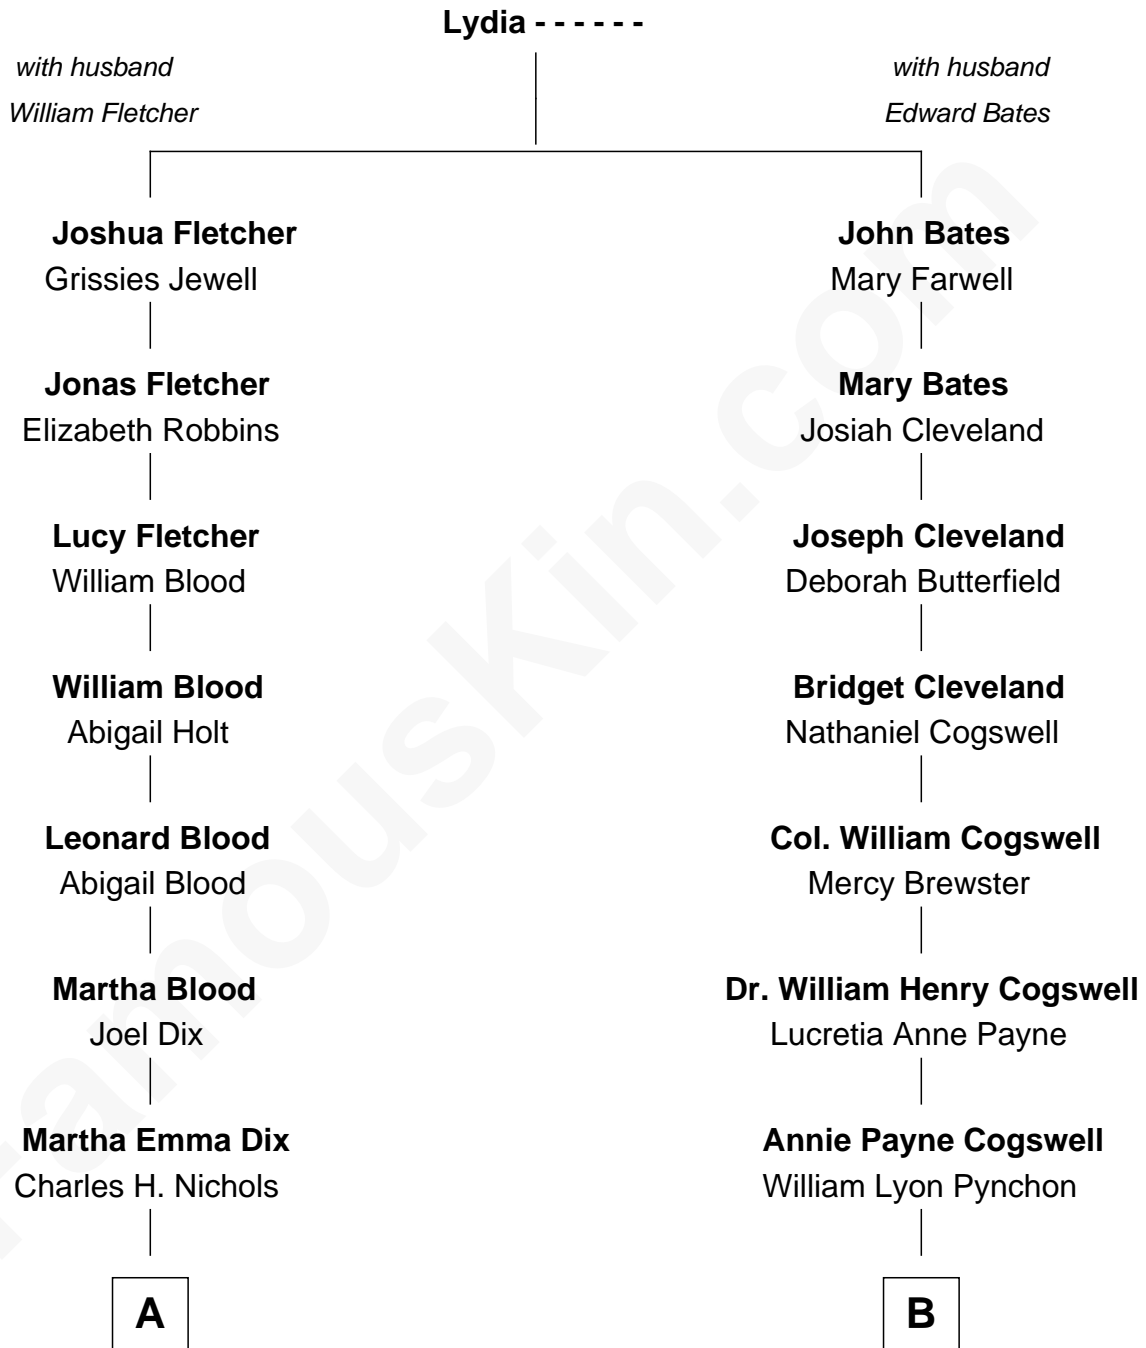

FamousKin.com

Relationship Chart of

John Cena

Movie Actor and WWE Pro Wrestler

9th cousin 1 time removed of

Thomas Pynchon
American Novelist

A

Charles Nichols
Julia Ellen Skelton

Natalie Nichols
Ulysses John Lupien

Carol Frances Lupien
John Joseph Cena

John Cena
Actor and Pro Wrestler

B

William Henry Chichele Pynchon
Carrie Susan Moyses

Thomas Ruggles Pynchon
Catherine Frances Bennett