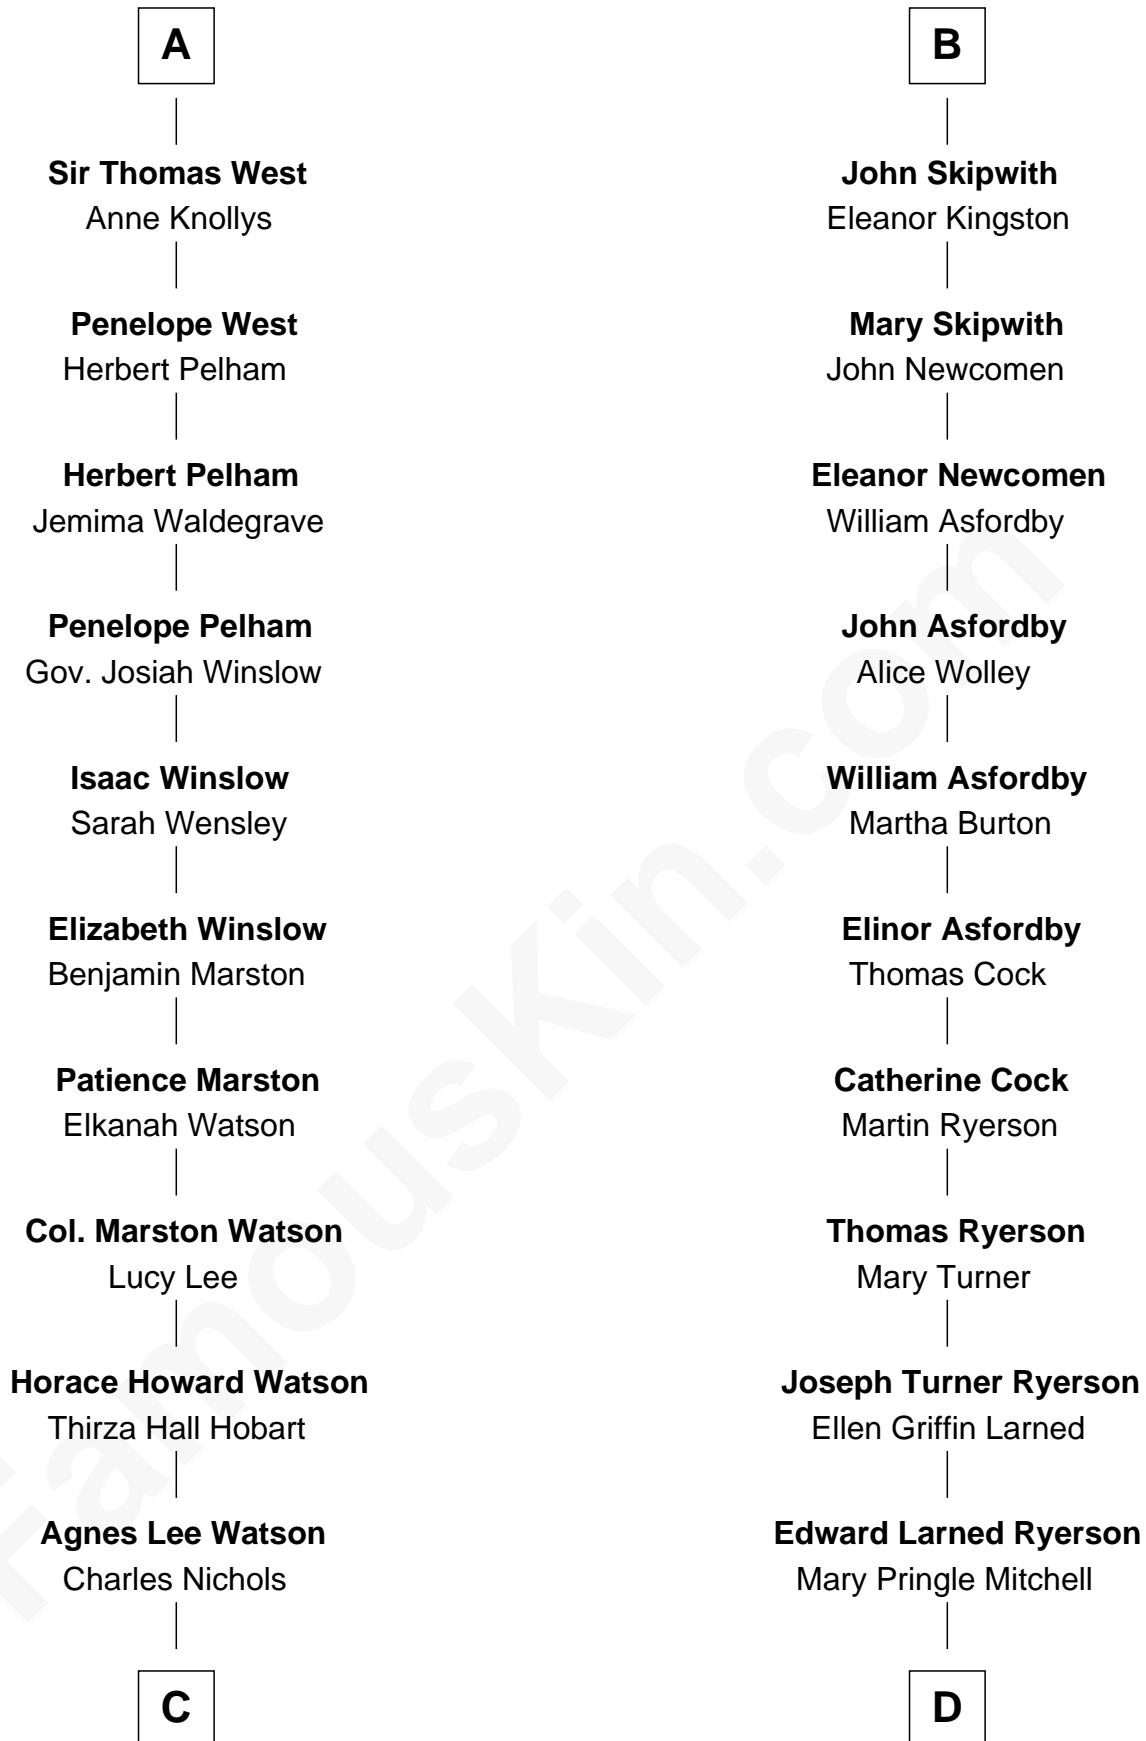

FamousKin.com

Relationship Chart of

John Cena

Movie Actor and WWE Pro Wrestler

20th cousin 1 time removed of

Paget Brewster
TV Actress

John de Mowbray
Joan of Lancaster

C