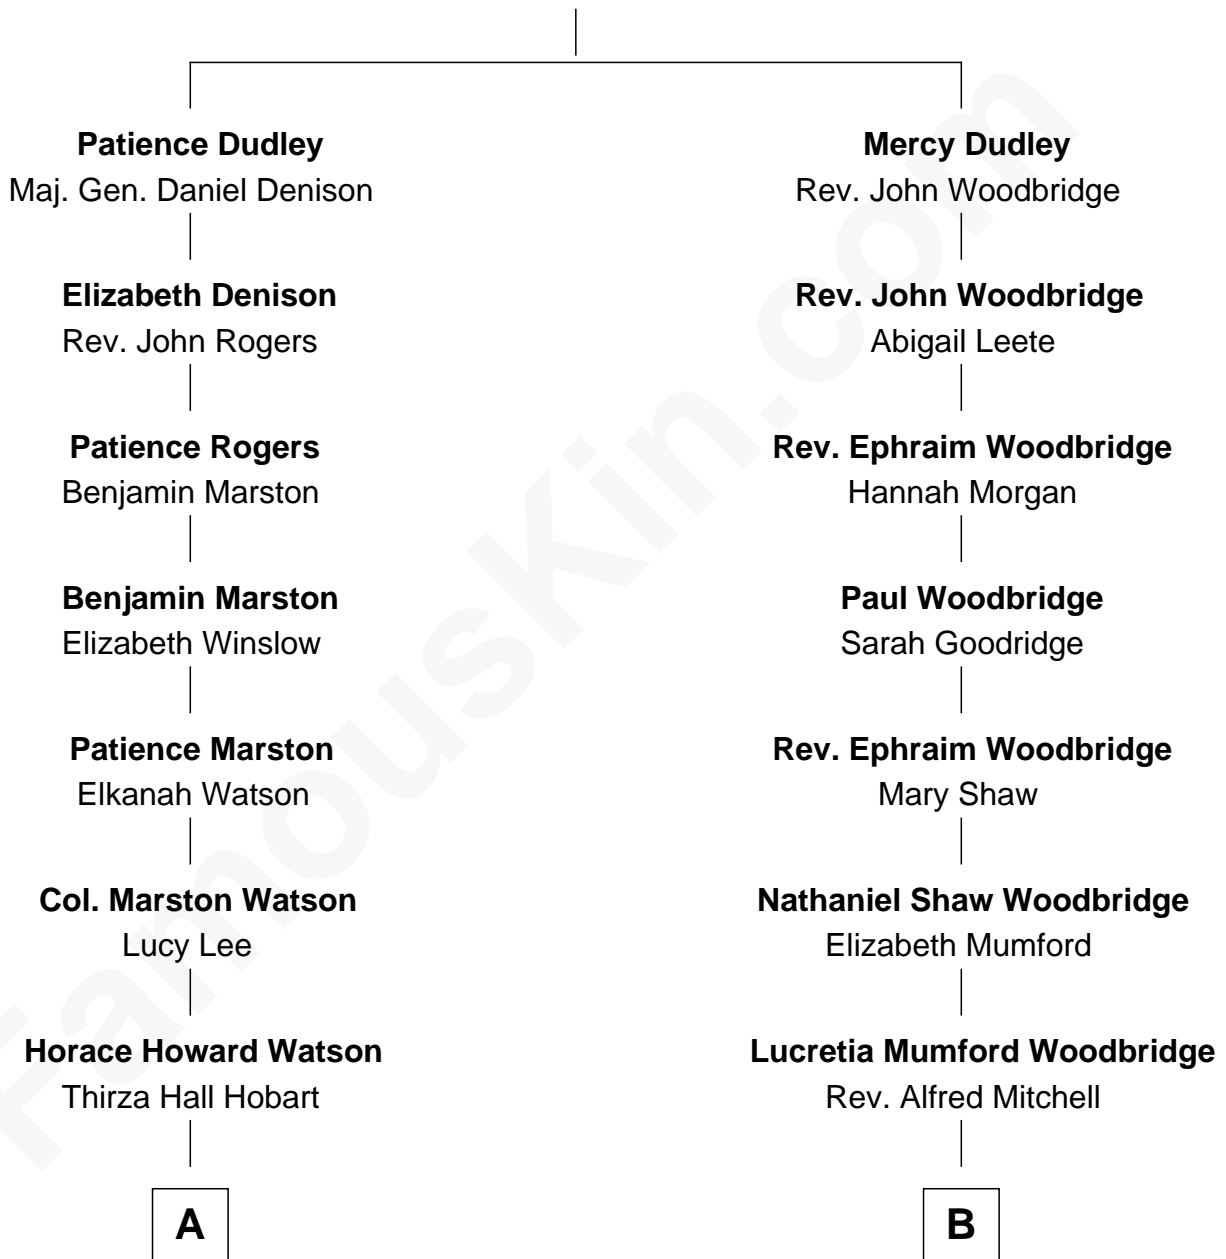

FamousKin.com Relationship Chart of

John Cena

Movie Actor and WWE Pro Wrestler

12th cousin of

Paget Brewster

TV Actress

Gov. Thomas Dudley

Dorothy York

A

Agnes Lee Watson

Charles Nichols

Charles H. Nichols

Martha Emma Dix

Charles Nichols

Julia Ellen Skelton

Natalie Nichols

Mary Pringle Mitchell

Edward Larned Ryerson

Donald Mitchell Ryerson

Isabelle McGenniss

Joan Ryerson

George Washington Wales Brewster

Galen Brewster

Hathaway Tew