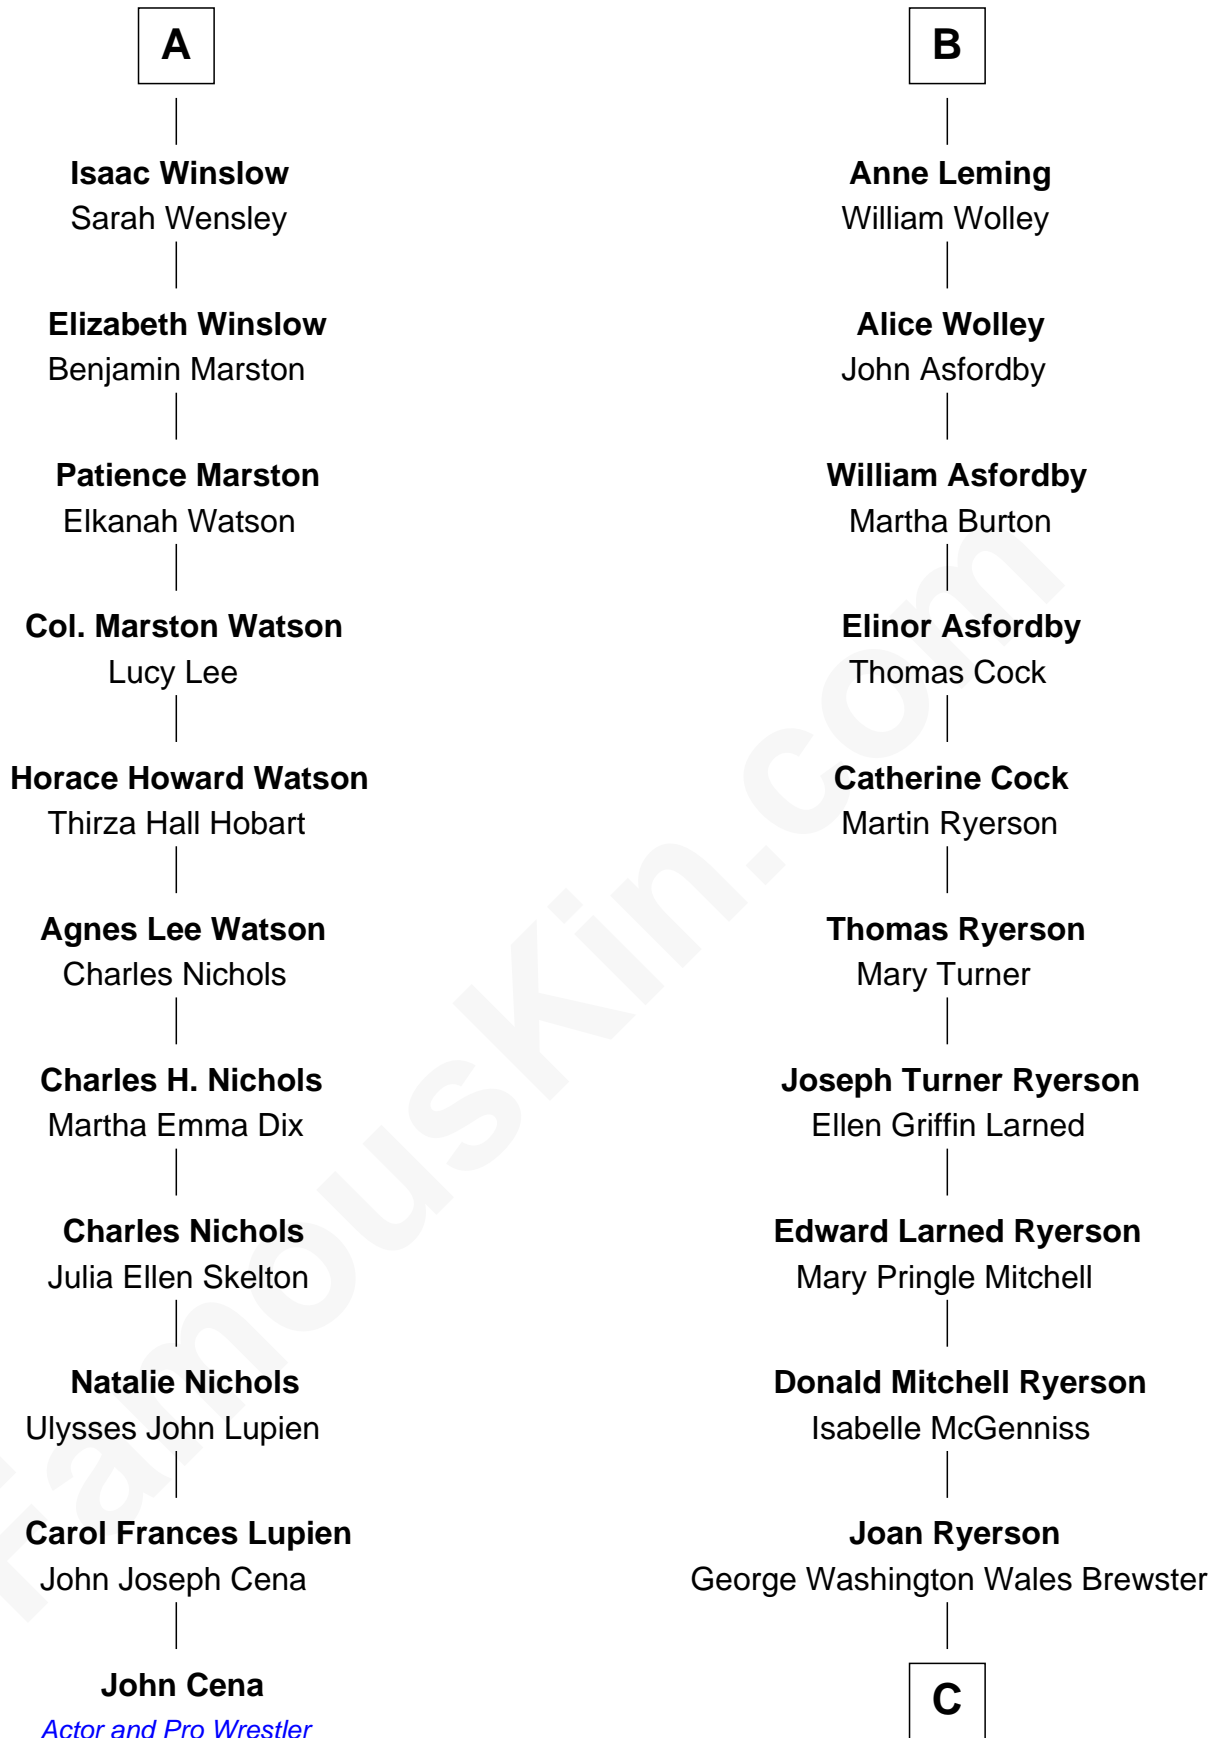

FamousKin.com

Relationship Chart of

John Cena

Movie Actor and WWE Pro Wrestler

17th cousin 1 time removed of

Paget Brewster
TV Actress

Sir Roger Wentworth
Margery Despencer

C

Galen Brewster
Hathaway Tew

Paget Brewster
TV Actress

FamousKin.com