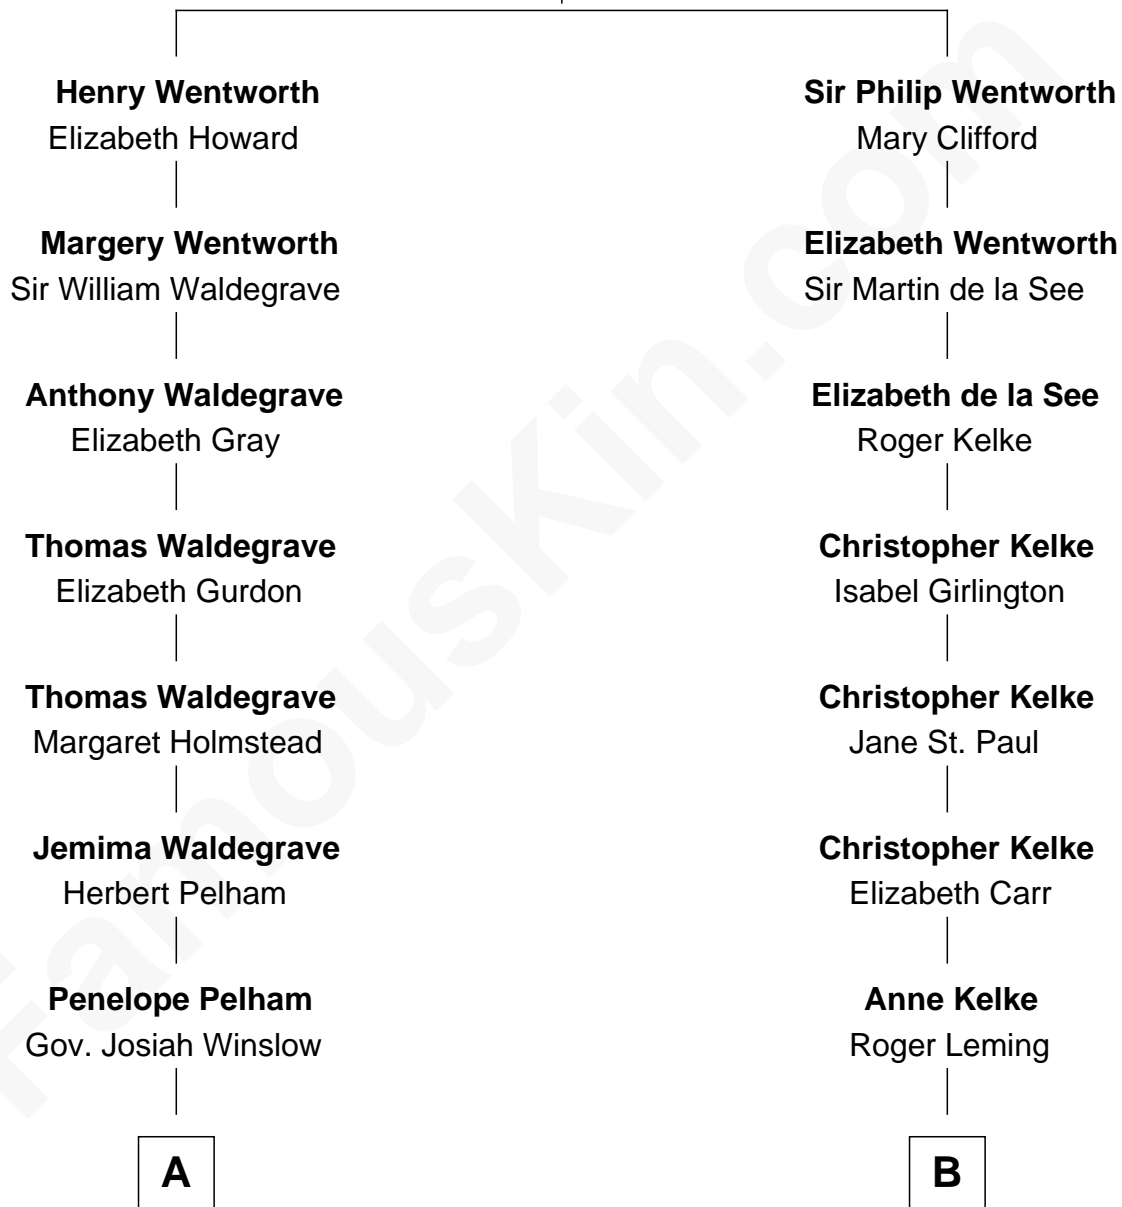

FamousKin.com

Relationship Chart of

John Cena

Movie Actor and WWE Pro Wrestler

17th cousin 1 time removed of

Paget Brewster
TV Actress

Sir Roger Wentworth
Margery Despencer

C

Galen Brewster
Hathaway Tew

Paget Brewster
TV Actress

FamousKin.com